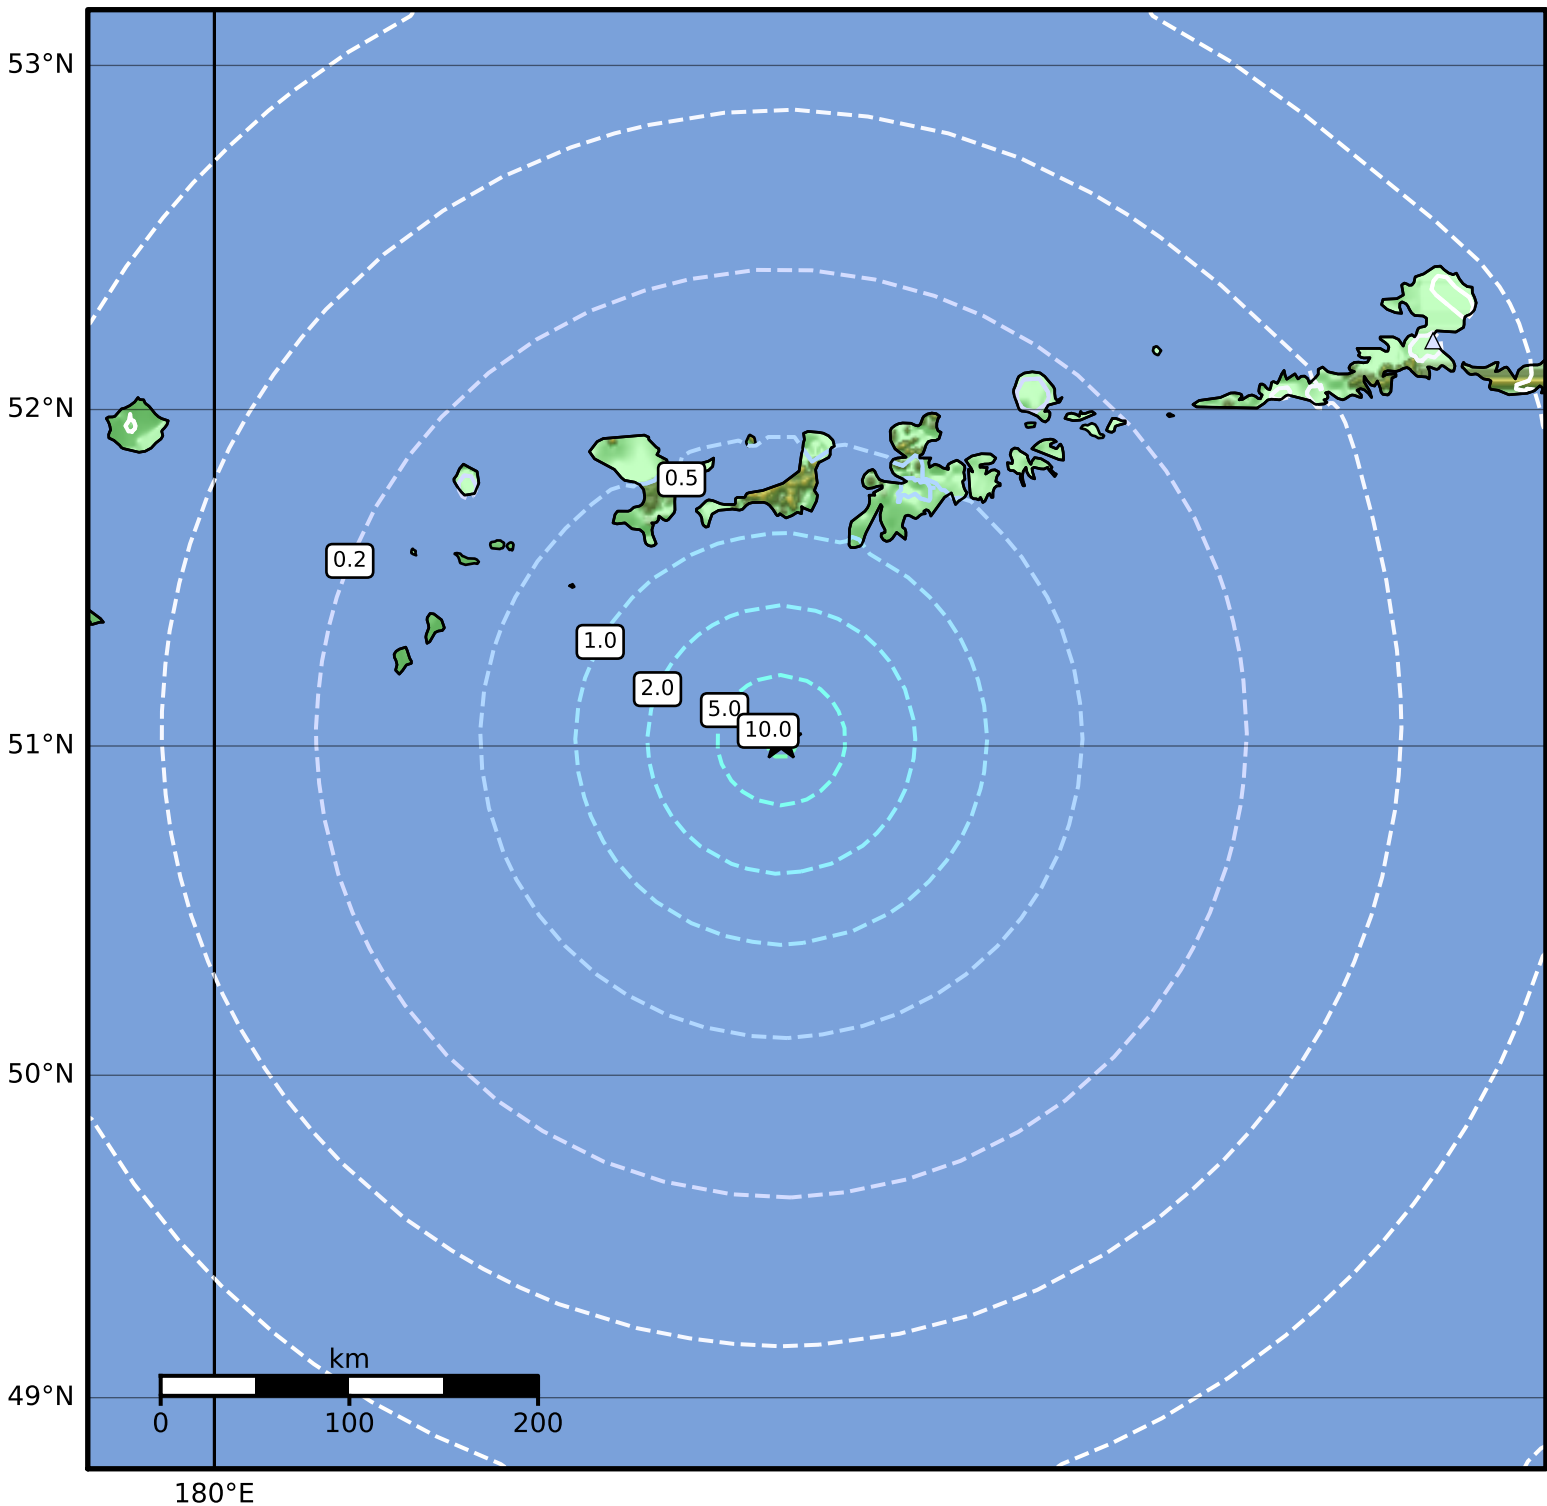

0.3 Second Peak Spectral Acceleration Map Alaska Earthquake Center  
 ShakeMap: 105 km (65 miles) SSW of Adak  
 Feb 29, 2024 09:22:19 UTC M5.0 N51.02 W177.30 Depth: 19.3km ID:ak0242rdqhh

SA(0.3) (%g)	0.1	0.2	0.5	1	2	5	10	20	50	100	200
--------------	-----	-----	-----	---	---	---	----	----	----	-----	-----

Scale based on Worden et al. (2012)

Version 5: Processed 2024-02-29T09:59:30Z

△ Seismic Instrument ○ Reported Intensity

★ Epicenter