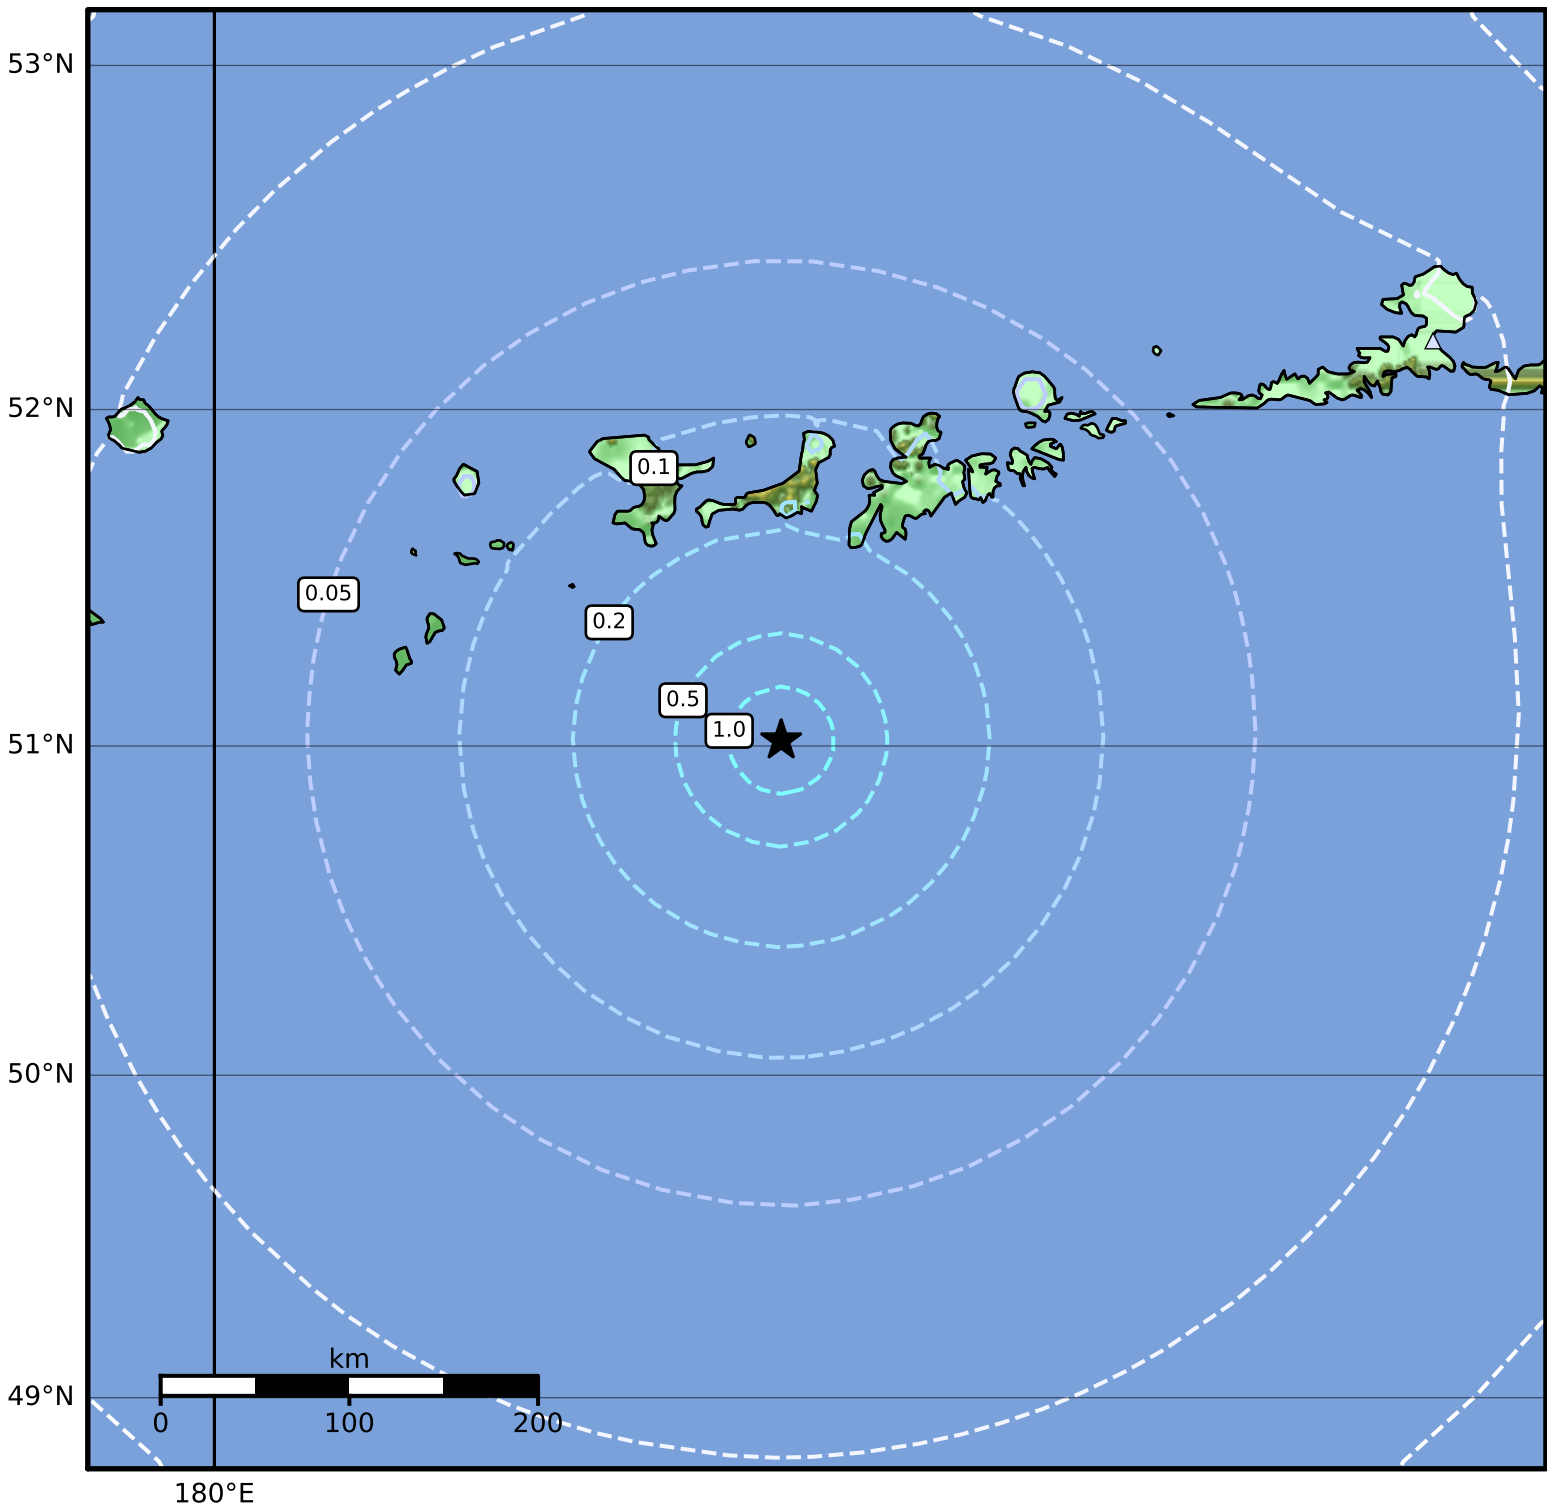

1.0 Second Peak Spectral Acceleration Map Alaska Earthquake Center
 ShakeMap: 105 km (65 miles) SSW of Adak
 Feb 29, 2024 09:22:19 UTC M5.0 N51.02 W177.30 Depth: 19.3km ID:ak0242rdqhh

SA(1.0) (%g)	0.1	0.2	0.5	1	2	5	10	20	50	100	200
--------------	-----	-----	-----	---	---	---	----	----	----	-----	-----

Scale based on Worden et al. (2012)

Version 5: Processed 2024-02-29T09:59:30Z

△ Seismic Instrument ○ Reported Intensity

★ Epicenter