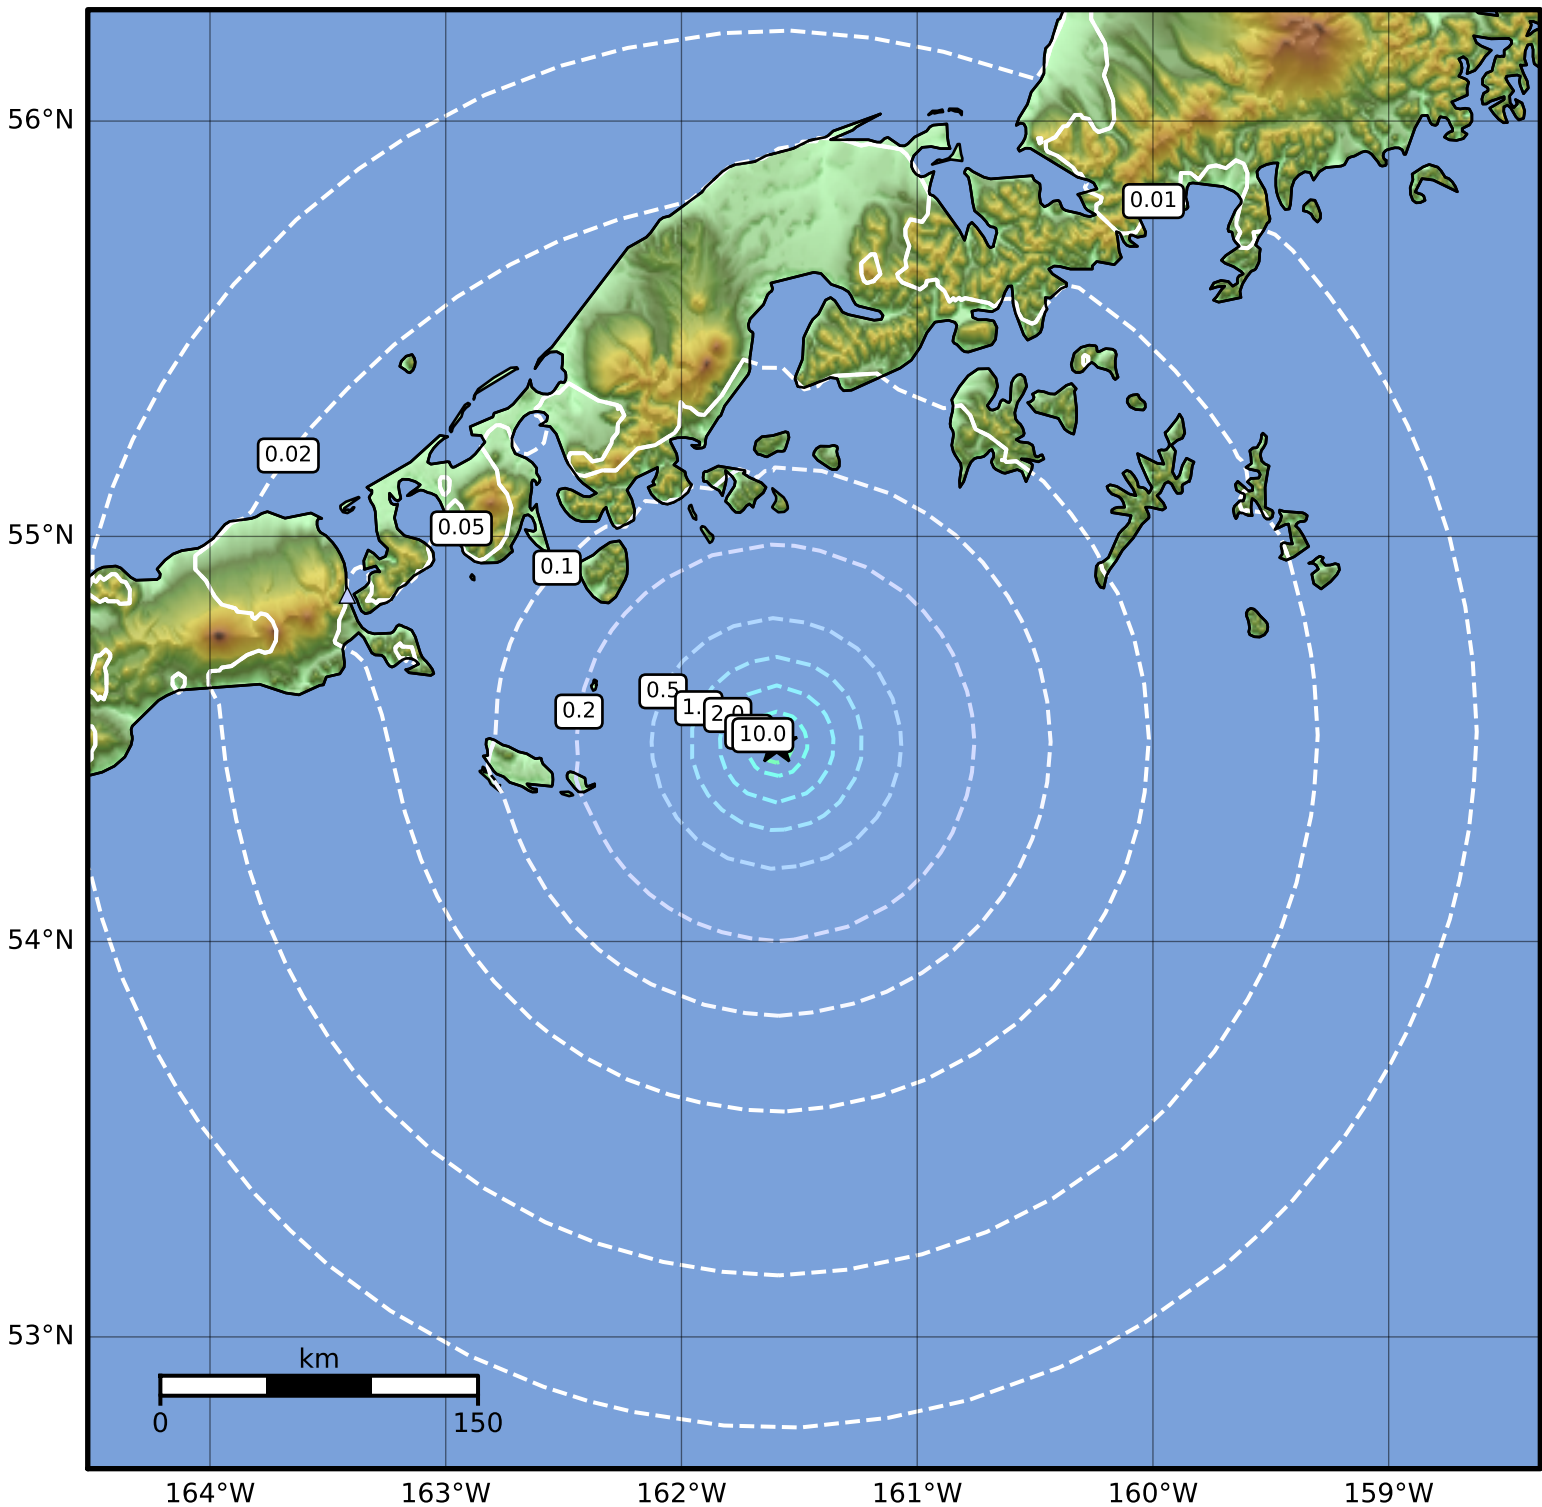

0.3 Second Peak Spectral Acceleration Map Alaska Earthquake Center
ShakeMap: 78 km (48 miles) SE of King Cove
Mar 02, 2024 08:02:31 UTC M4.0 N54.49 W161.60 Depth: 1.2km ID:ak0242uo3haj

SA(0.3) (%g)	0.1	0.2	0.5	1	2	5	10	20	50	100	200
--------------	-----	-----	-----	---	---	---	----	----	----	-----	-----

Scale based on Worden et al. (2012)

Version 2: Processed 2024-03-02T08:55:21Z

△ Seismic Instrument ○ Reported Intensity

★ Epicenter