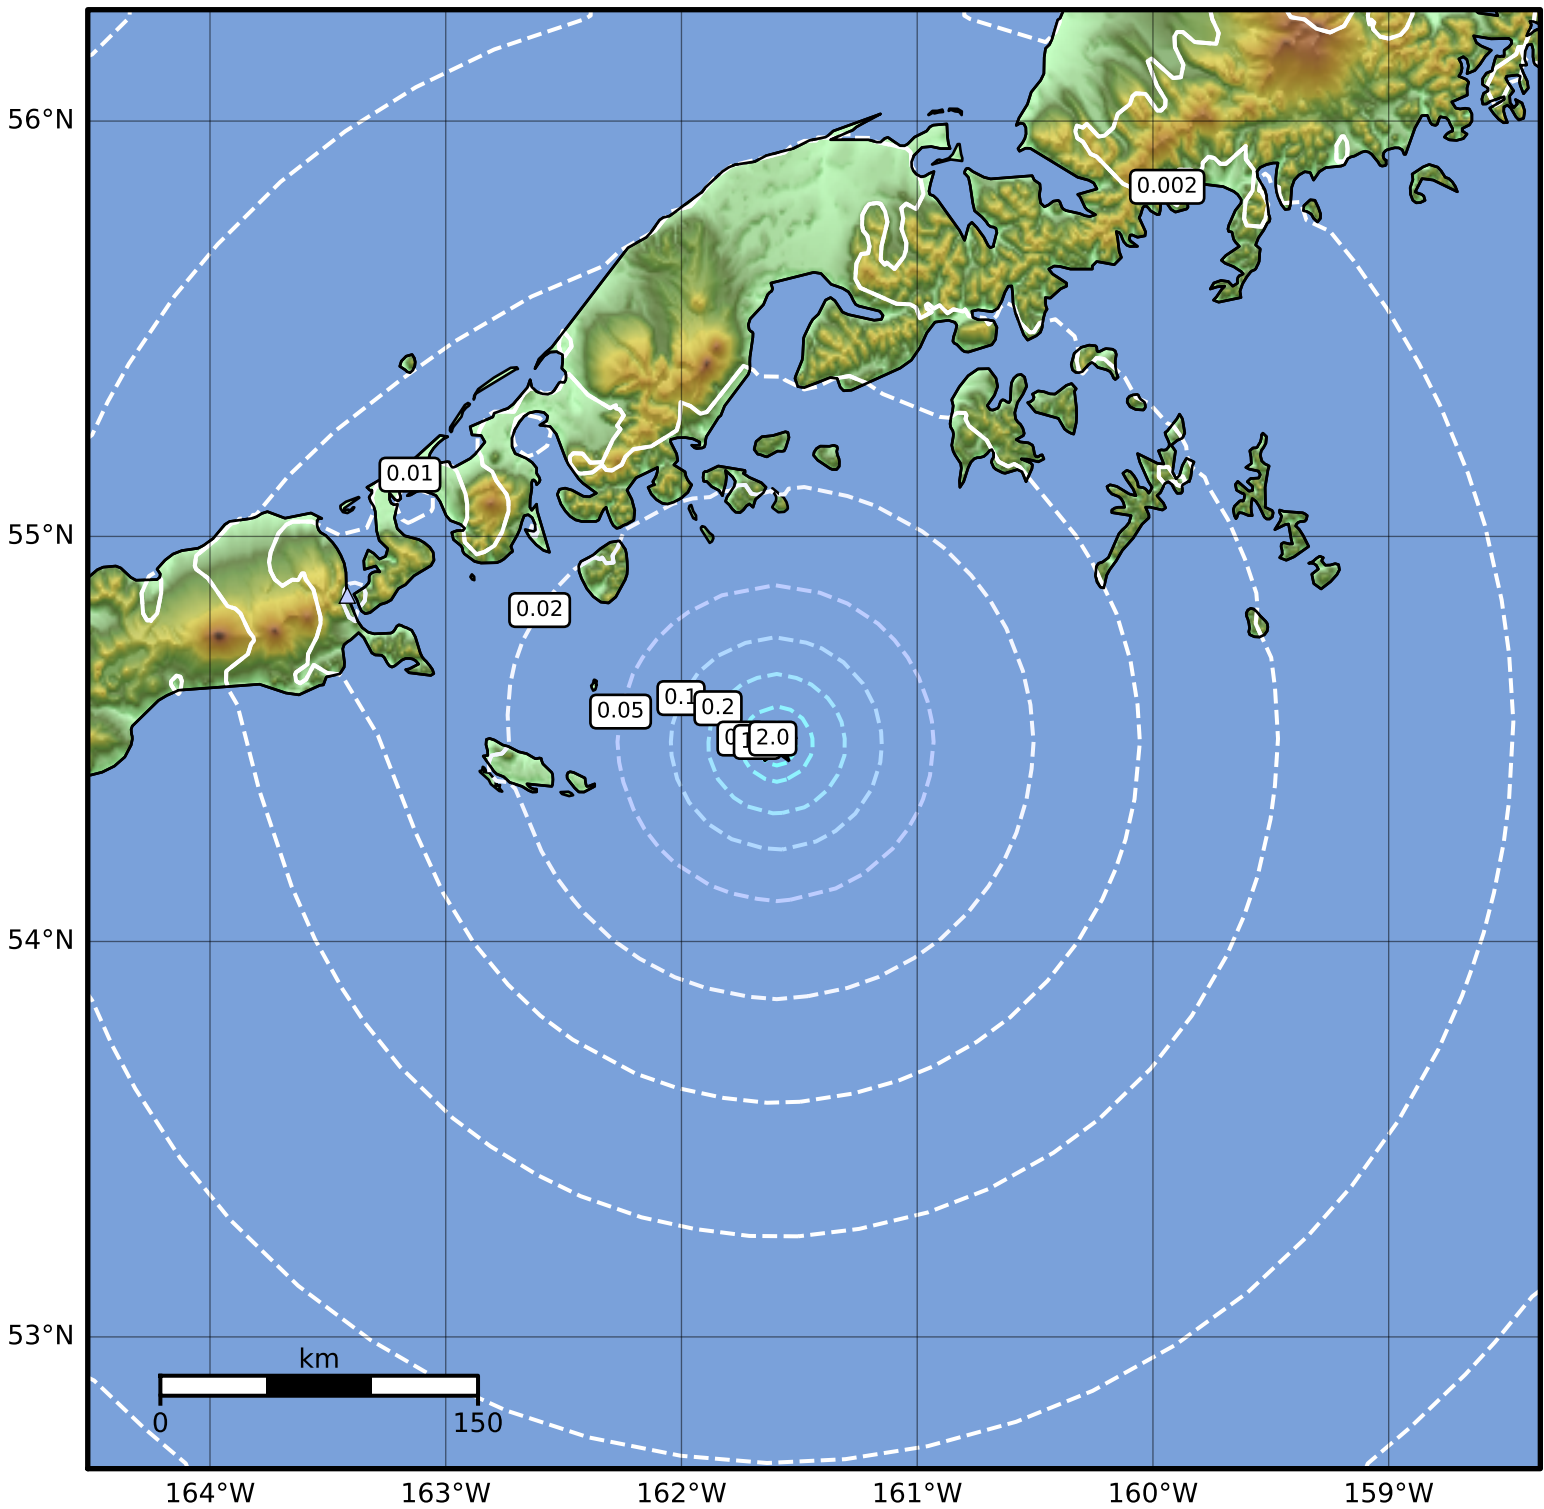

1.0 Second Spectral Acceleration Map Alaska Earthquake Center  
 ShakeMap: 78 km (48 miles) SE of King Cove  
 Mar 02, 2024 08:02:31 UTC M4.0 N54.49 W161.60 Depth: 1.2km ID:ak0242uo3haj

SA(1.0) (%g)	0.1	0.2	0.5	1	2	5	10	20	50	100	200
--------------	-----	-----	-----	---	---	---	----	----	----	-----	-----

Scale based on Worden et al. (2012)

Version 2: Processed 2024-03-02T08:55:21Z

△ Seismic Instrument ○ Reported Intensity

★ Epicenter