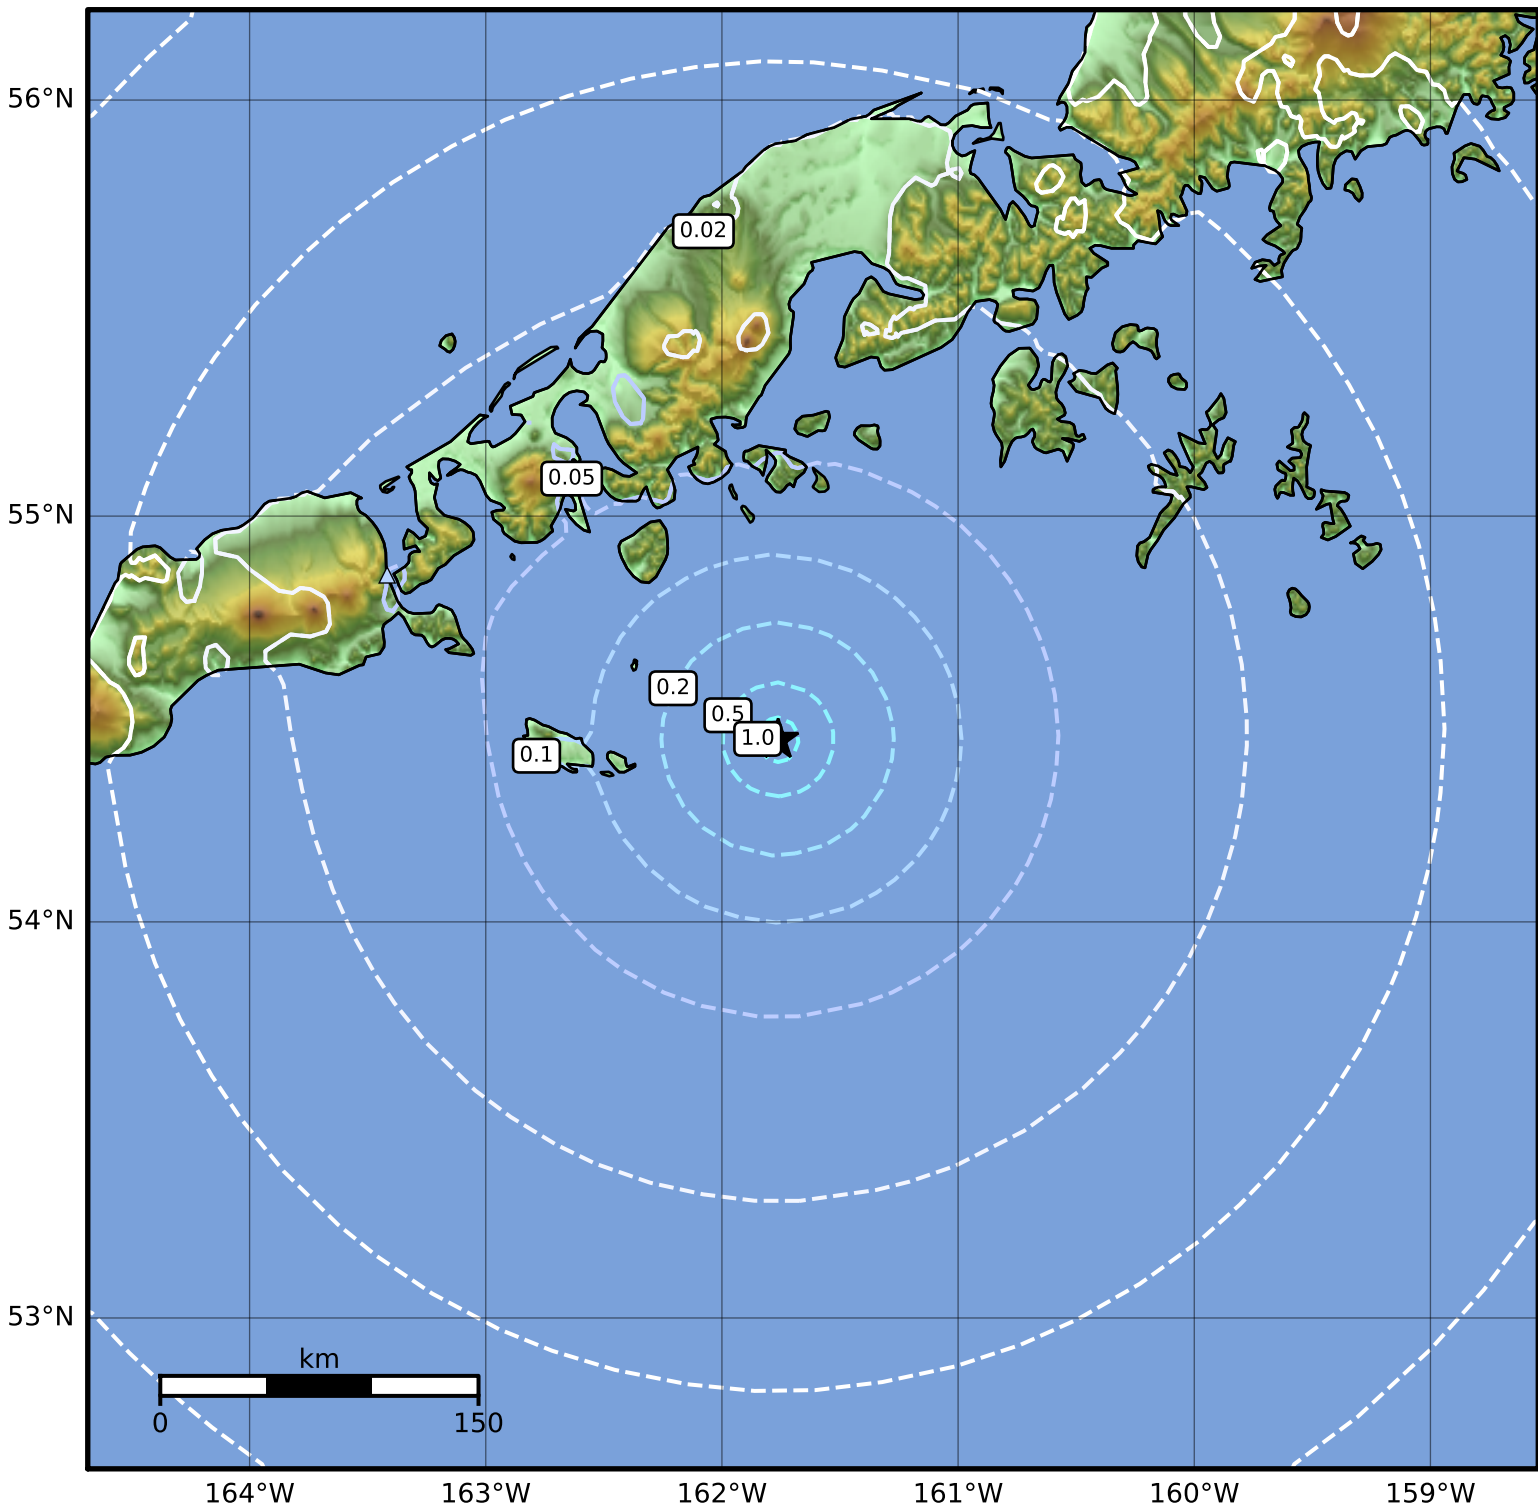

1.0 Second Peak Spectral Acceleration Map Alaska Earthquake Center
 ShakeMap: 76 km (47 miles) SSE of King Cove
 Mar 02, 2024 19:17:42 UTC M4.2 N54.45 W161.76 Depth: 10.8km ID:ak0242uuqhmz

SA(1.0) (%g)	0.1	0.2	0.5	1	2	5	10	20	50	100	200
--------------	-----	-----	-----	---	---	---	----	----	----	-----	-----

Scale based on Worden et al. (2012)

Version 2: Processed 2024-03-02T20:36:42Z

△ Seismic Instrument ○ Reported Intensity

★ Epicenter