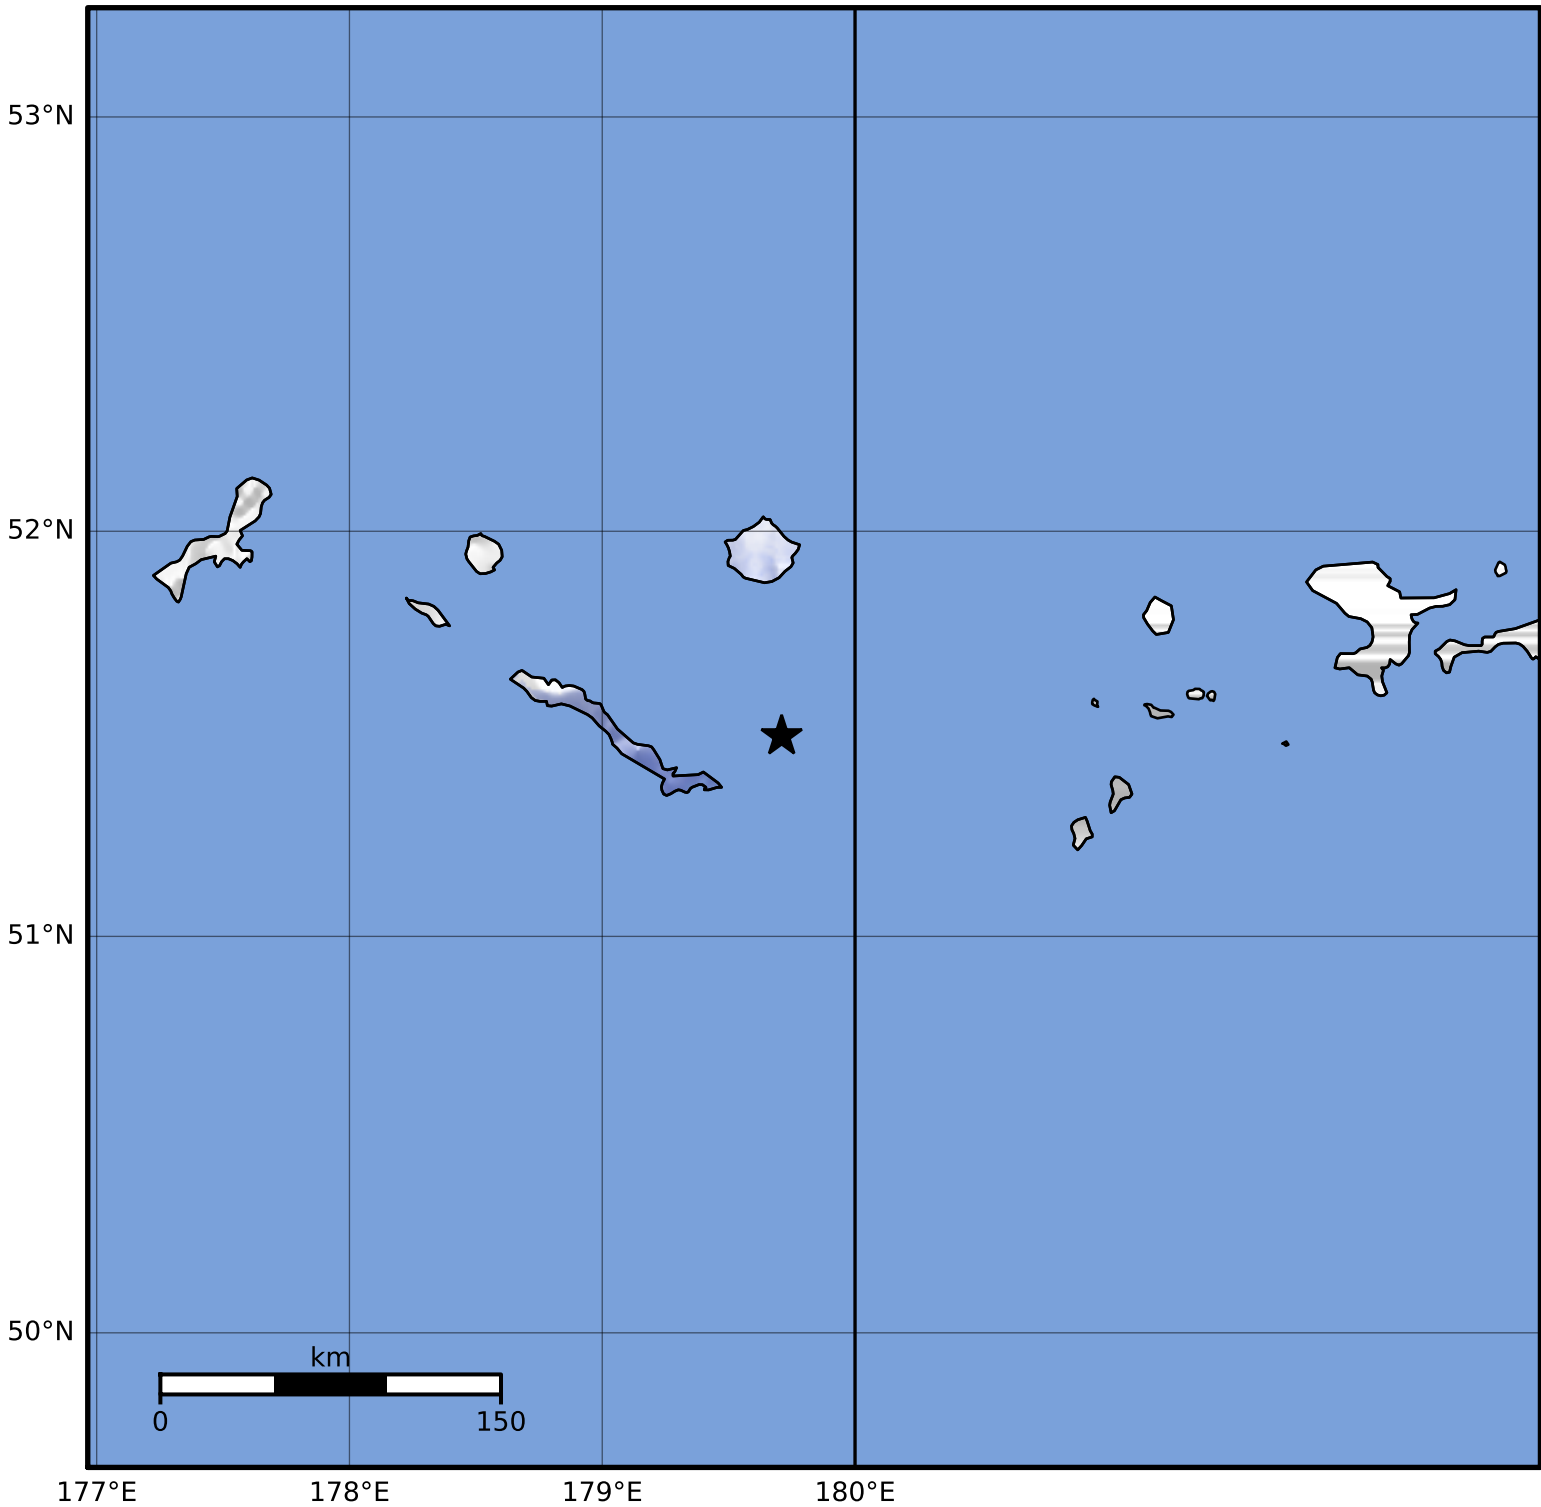

Macroseismic Intensity Map Alaska Earthquake Center
 ShakeMap: 49 km (30 miles) E of Amchitka
 Mar 03, 2024 04:08:40 UTC M3.6 N51.50 E179.71 Depth: 6.7km ID:ak0242w9aeer

SHAKING	Not felt	Weak	Light	Moderate	Strong	Very strong	Severe	Violent	Extreme
DAMAGE	None	None	None	Very light	Light	Moderate	Moderate/heavy	Heavy	Very heavy
PGA(%g)	<0.0464	0.297	2.76	6.2	11.5	21.5	40.1	74.7	>139
PGV(cm/s)	<0.0215	0.135	1.41	4.65	9.64	20	41.4	85.8	>178
INTENSITY	I	II-III	IV	V	VI	VII	VIII	IX	X+

Scale based on Worden et al. (2012)

Version 1: Processed 2024-03-03T04:11:06Z

△ Seismic Instrument ○ Reported Intensity

★ Epicenter