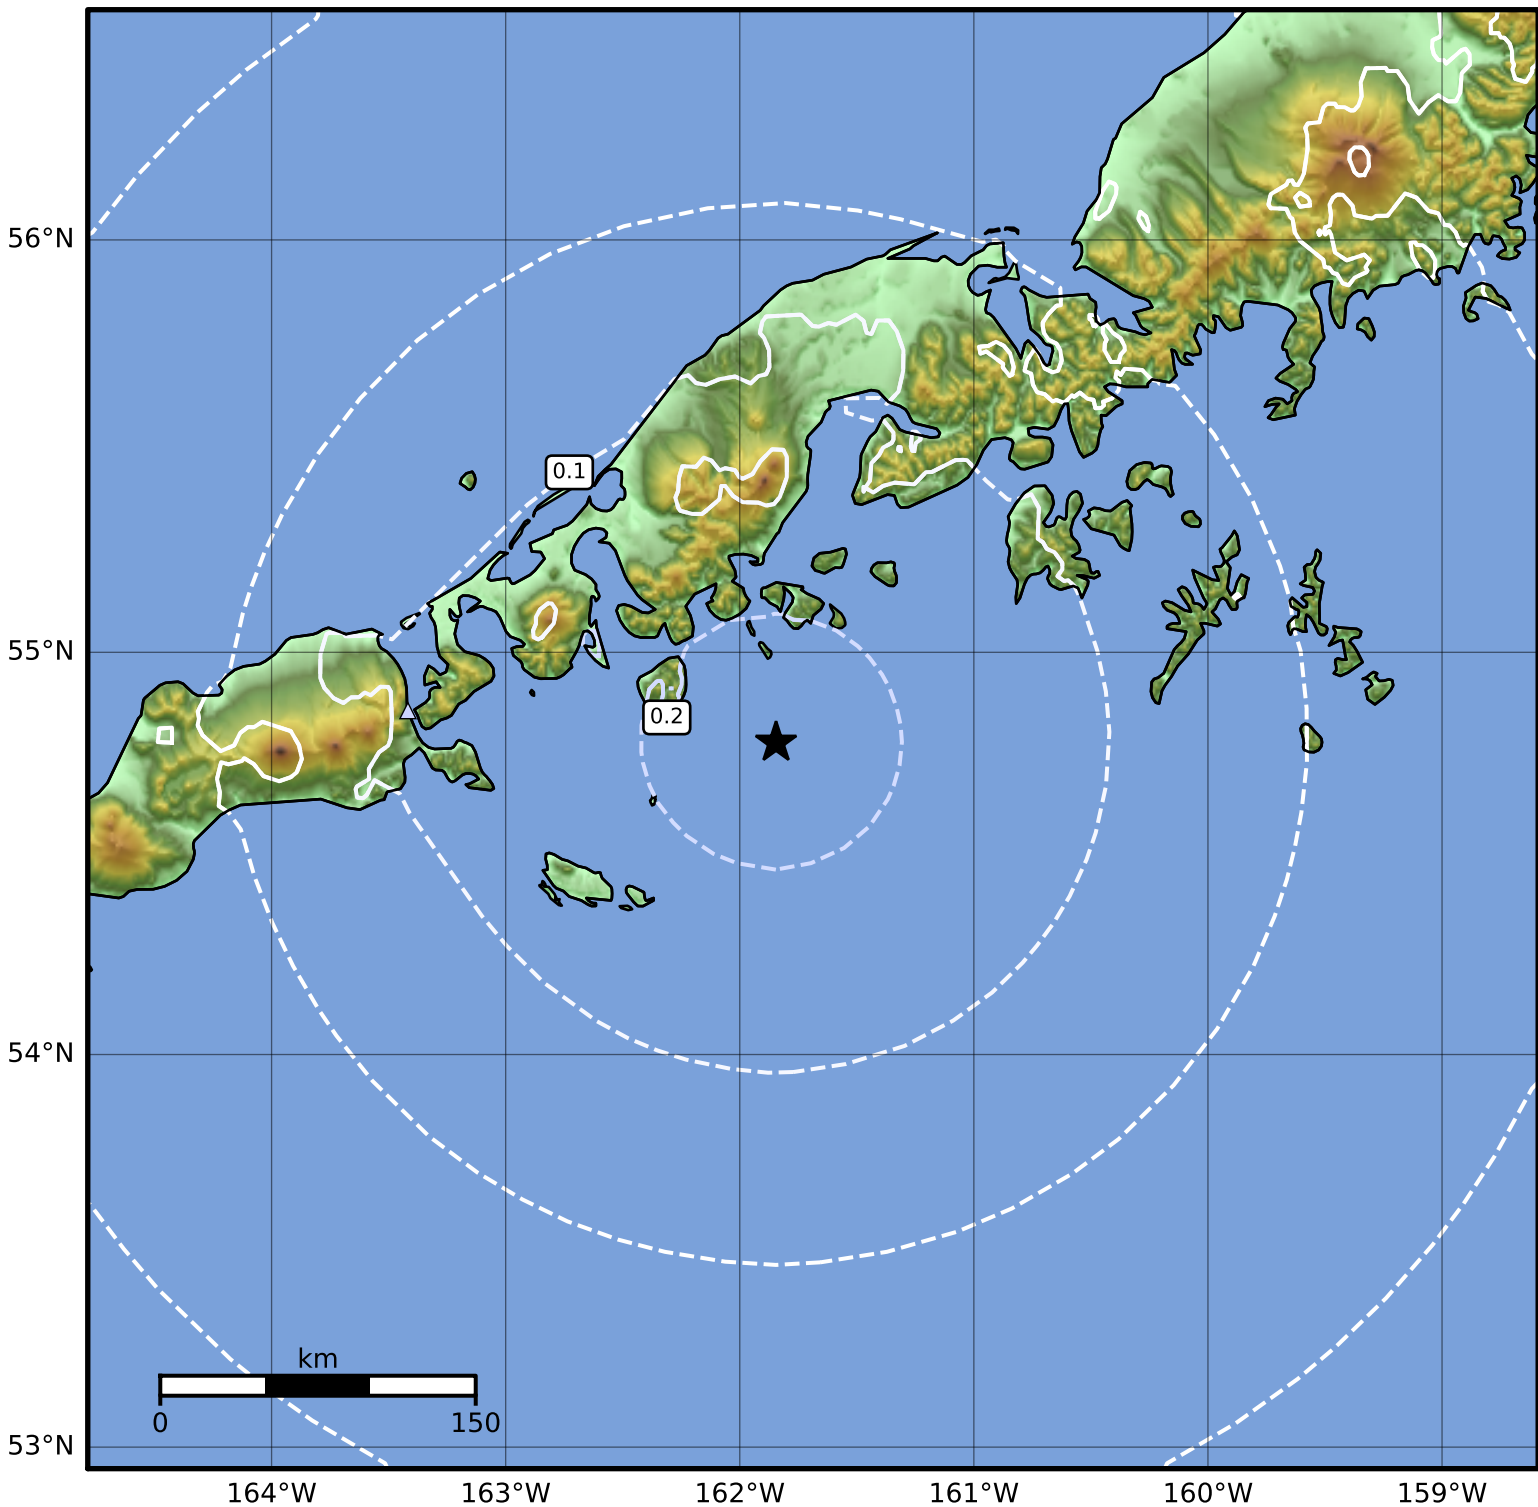

0.3 Second Peak Spectral Acceleration Map Alaska Earthquake Center
ShakeMap: 43 km (27 miles) SE of King Cove
Mar 04, 2024 05:58:46 UTC M3.6 N54.78 W161.84 Depth: 81.9km ID:ak0242xxpwpd

Scale based on Worden et al. (2012)

Version 2: Processed 2024-03-04T08:03:29Z

△ Seismic Instrument ○ Reported Intensity

★ Epicenter