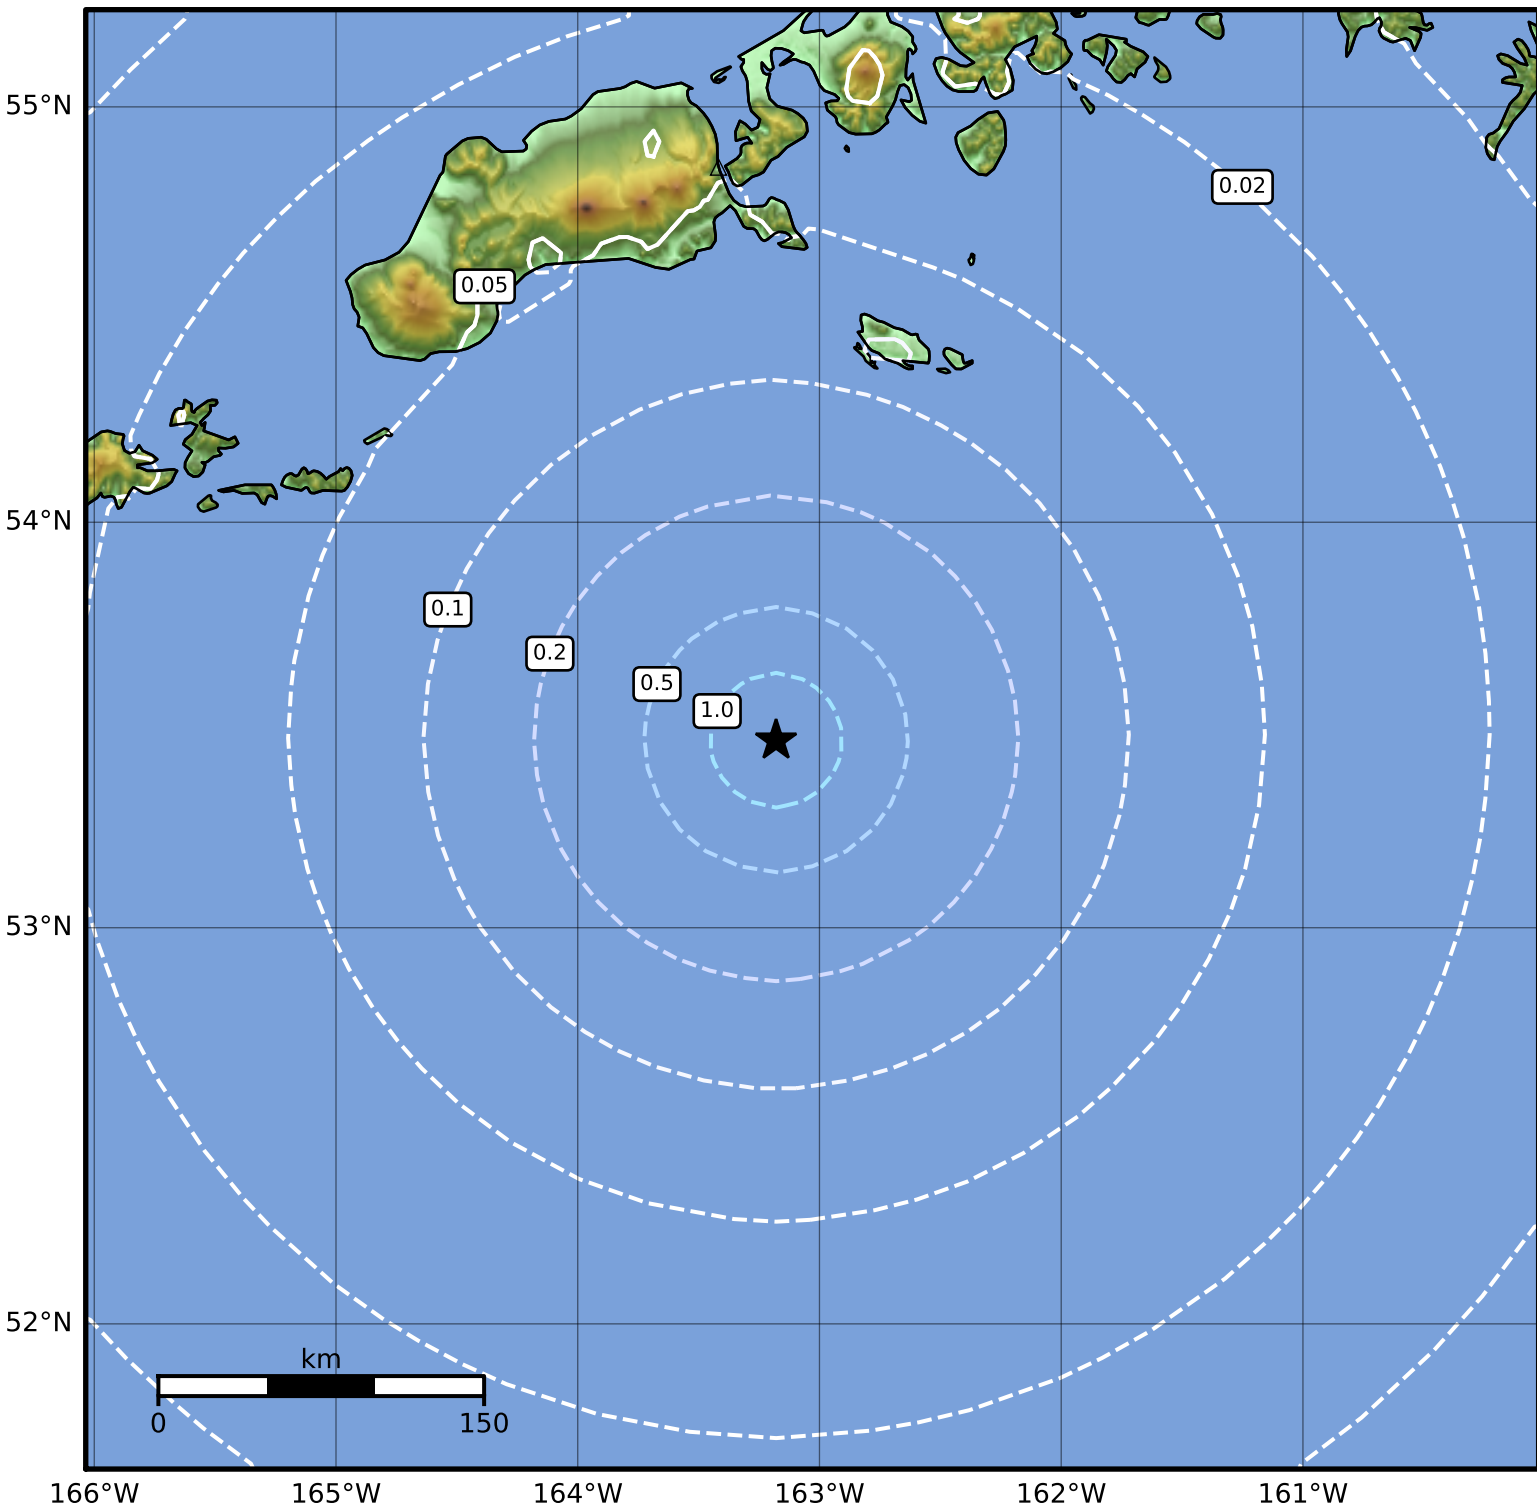

0.3 Second Peak Spectral Acceleration Map Alaska Earthquake Center
 ShakeMap: 155 km (96 miles) S of False Pass
 Mar 06, 2024 15:25:09 UTC M4.2 N53.47 W163.18 Depth: 24.7km ID:ak02431ejsgw

SA(0.3) (%g)	0.1	0.2	0.5	1	2	5	10	20	50	100	200
--------------	-----	-----	-----	---	---	---	----	----	----	-----	-----

Scale based on Worden et al. (2012)

Version 2: Processed 2024-03-06T22:30:37Z

△ Seismic Instrument ○ Reported Intensity

★ Epicenter