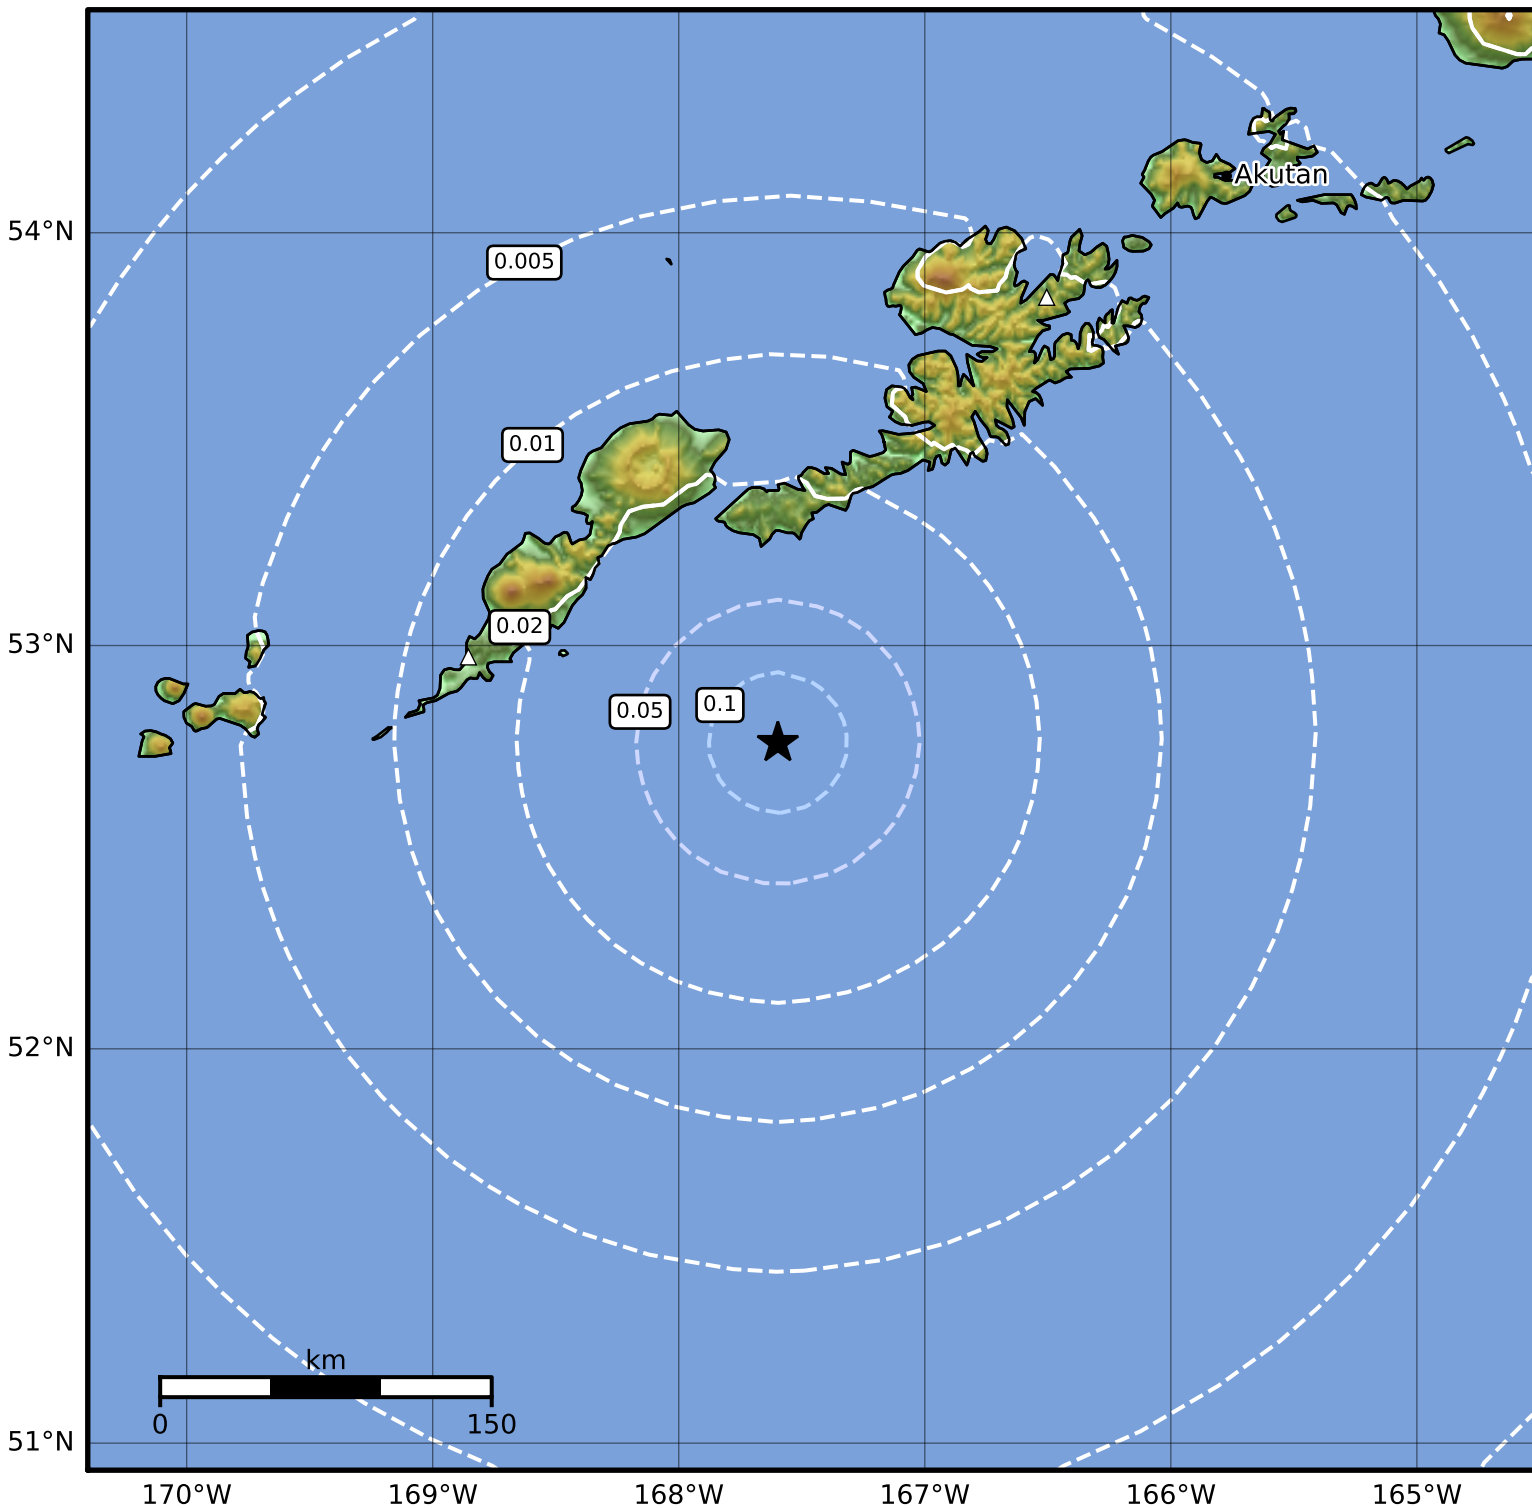

Peak Ground Velocity Map Alaska Earthquake Center
ShakeMap: 88 km (55 miles) ESE of Nikolski
Mar 12, 2024 00:38:59 UTC M4.0 N52.76 W167.60 Depth: 25.6km ID:ak0243b2x9df

Scale based on Worden et al. (2012)

△ Seismic Instrument ○ Reported Intensity

★ Epicenter

Version 2: Processed 2024-03-12T00:54:32Z