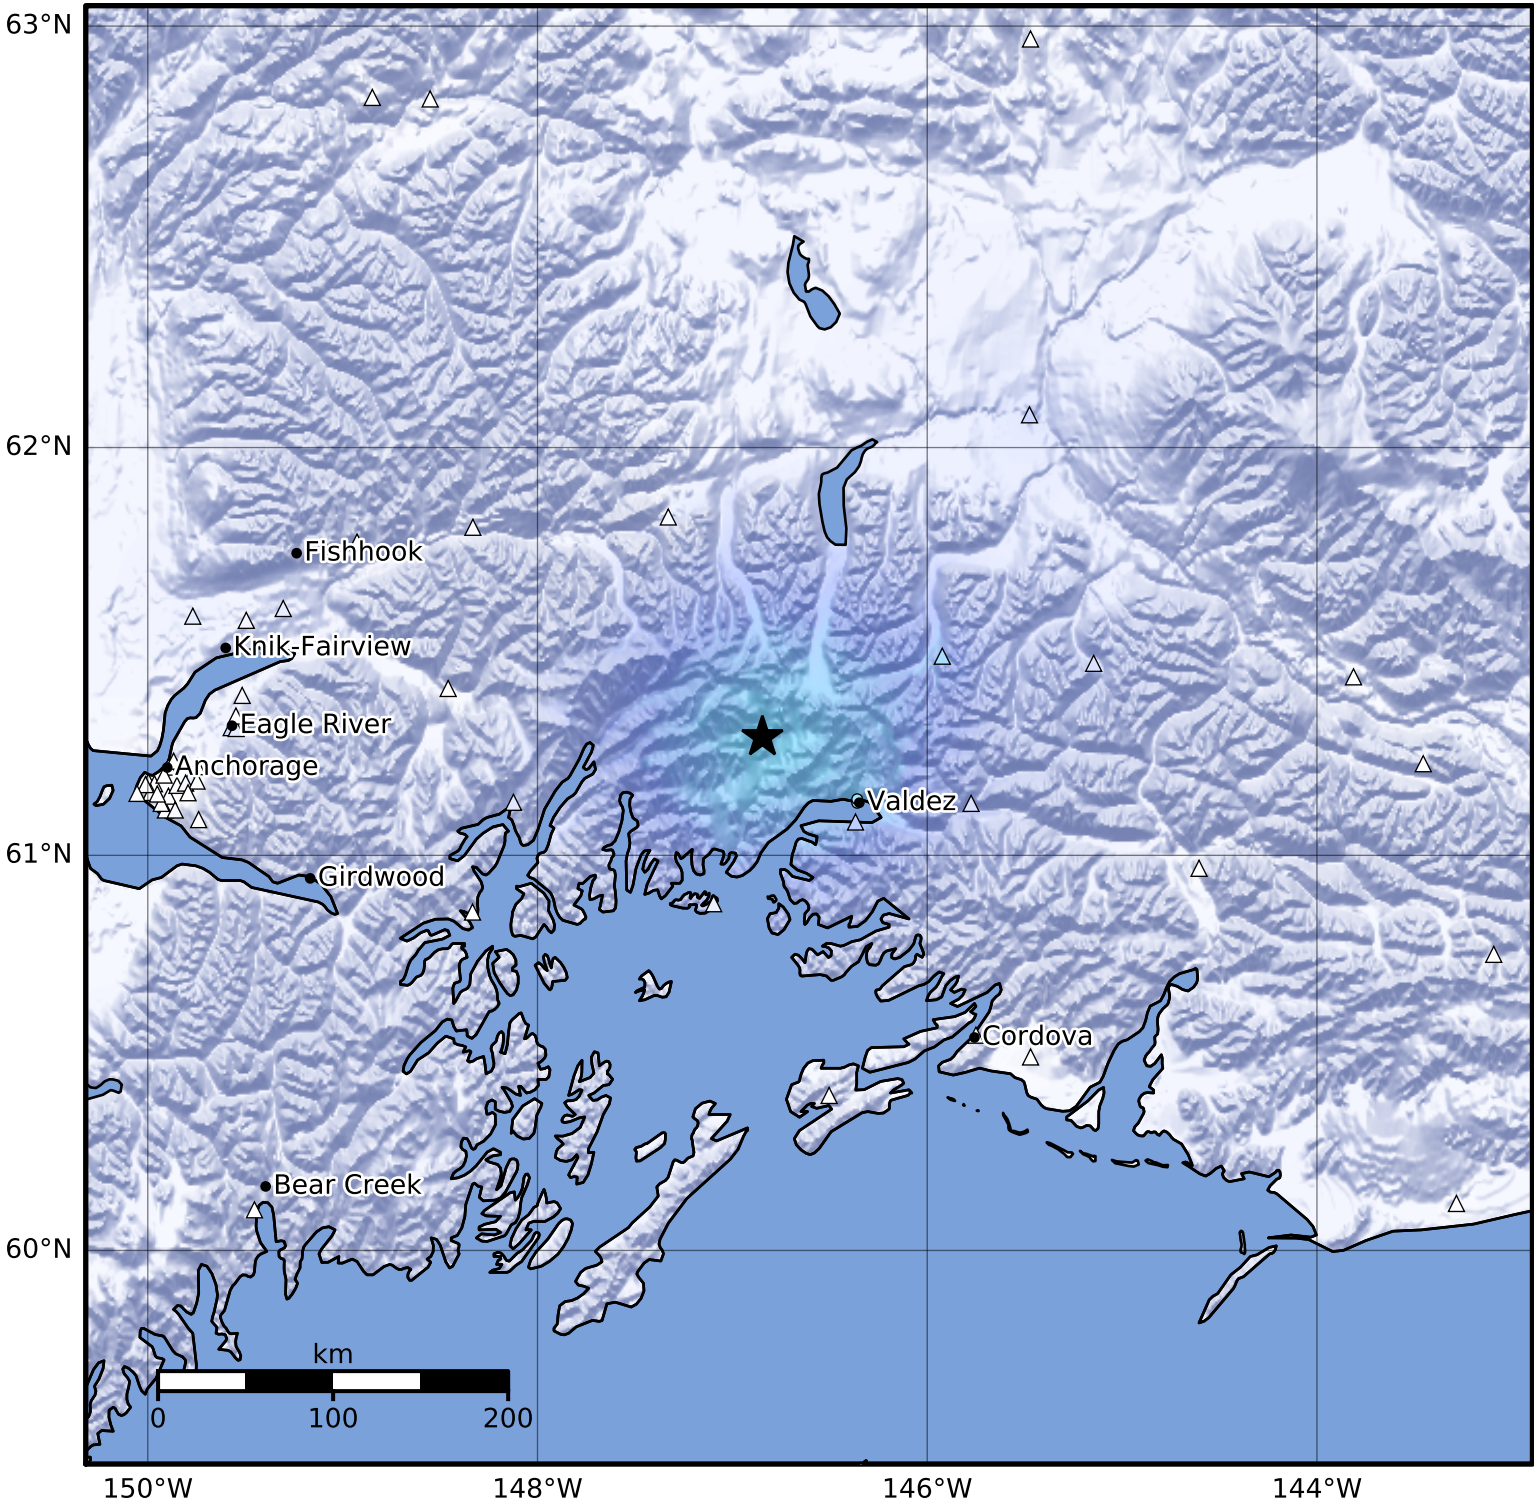

Macroseismic Intensity Map Alaska Earthquake Center
 ShakeMap: 33 km (20 miles) NW of Valdez
 Jan 02, 2024 05:55:43 UTC M3.6 N61.29 W146.85 Depth: 19.7km ID:ak0243edqm4

SHAKING	Not felt	Weak	Light	Moderate	Strong	Very strong	Severe	Violent	Extreme
DAMAGE	None	None	None	Very light	Light	Moderate	Moderate/heavy	Heavy	Very heavy
PGA(%g)	<0.0464	0.297	2.76	6.2	11.5	21.5	40.1	74.7	>139
PGV(cm/s)	<0.0215	0.135	1.41	4.65	9.64	20	41.4	85.8	>178
INTENSITY	I	II-III	IV	V	VI	VII	VIII	IX	X+