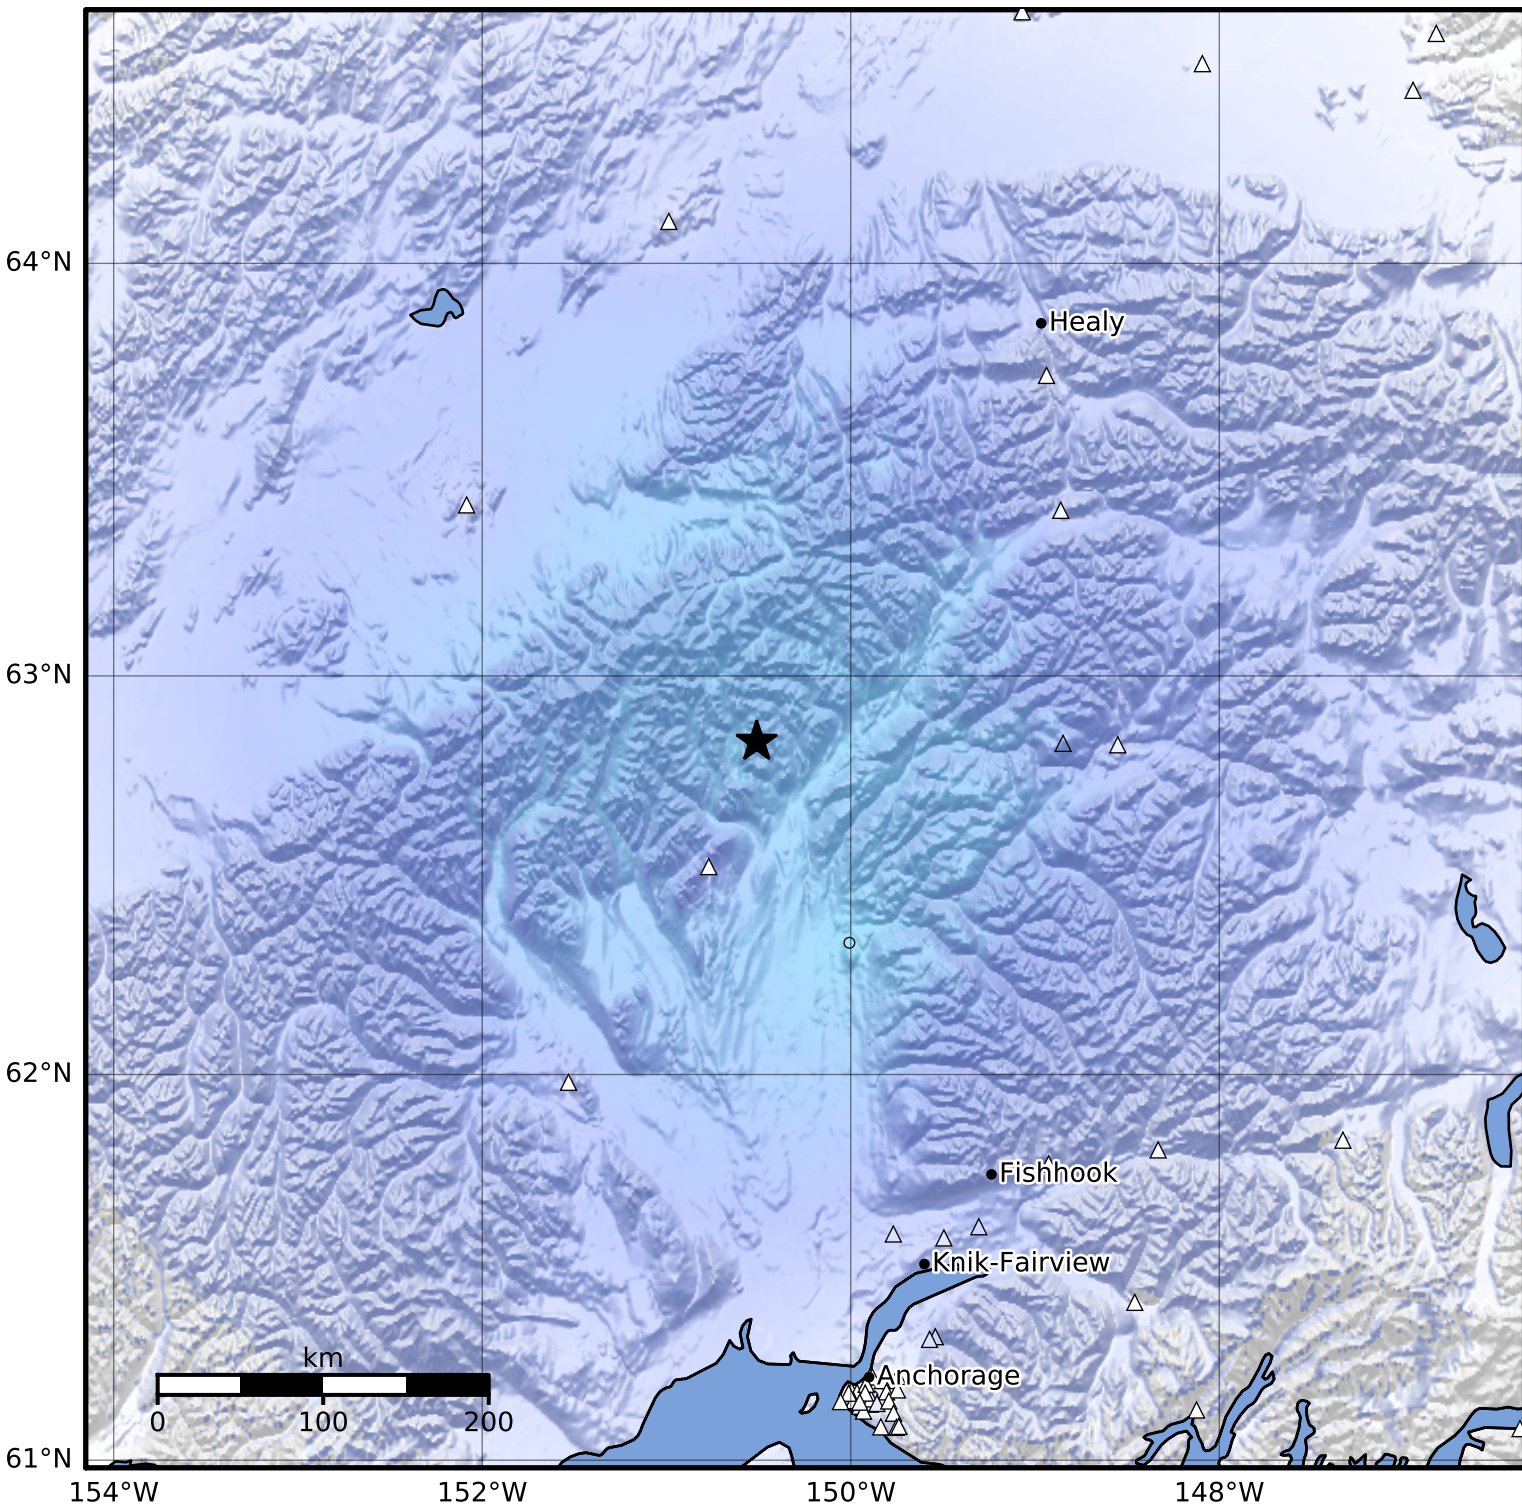

Macroseismic Intensity Map Alaska Earthquake Center  
 ShakeMap: 61 km (38 miles) NNW of Talkeetna  
 Mar 14, 2024 05:52:30 UTC M3.9 N62.84 W150.51 Depth: 100.5km ID:ak0243eh222y

SHAKING	Not felt	Weak	Light	Moderate	Strong	Very strong	Severe	Violent	Extreme
DAMAGE	None	None	None	Very light	Light	Moderate	Moderate/heavy	Heavy	Very heavy
PGA(%g)	<0.0464	0.297	2.76	6.2	11.5	21.5	40.1	74.7	>139
PGV(cm/s)	<0.0215	0.135	1.41	4.65	9.64	20	41.4	85.8	>178
INTENSITY	<b>I</b>	<b>II-III</b>	<b>IV</b>	<b>V</b>	<b>VI</b>	<b>VII</b>	<b>VIII</b>	<b>IX</b>	<b>X+</b>

Scale based on Worden et al. (2012)

Version 2: Processed 2024-03-14T06:34:22Z

△ Seismic Instrument ○ Reported Intensity

★ Epicenter