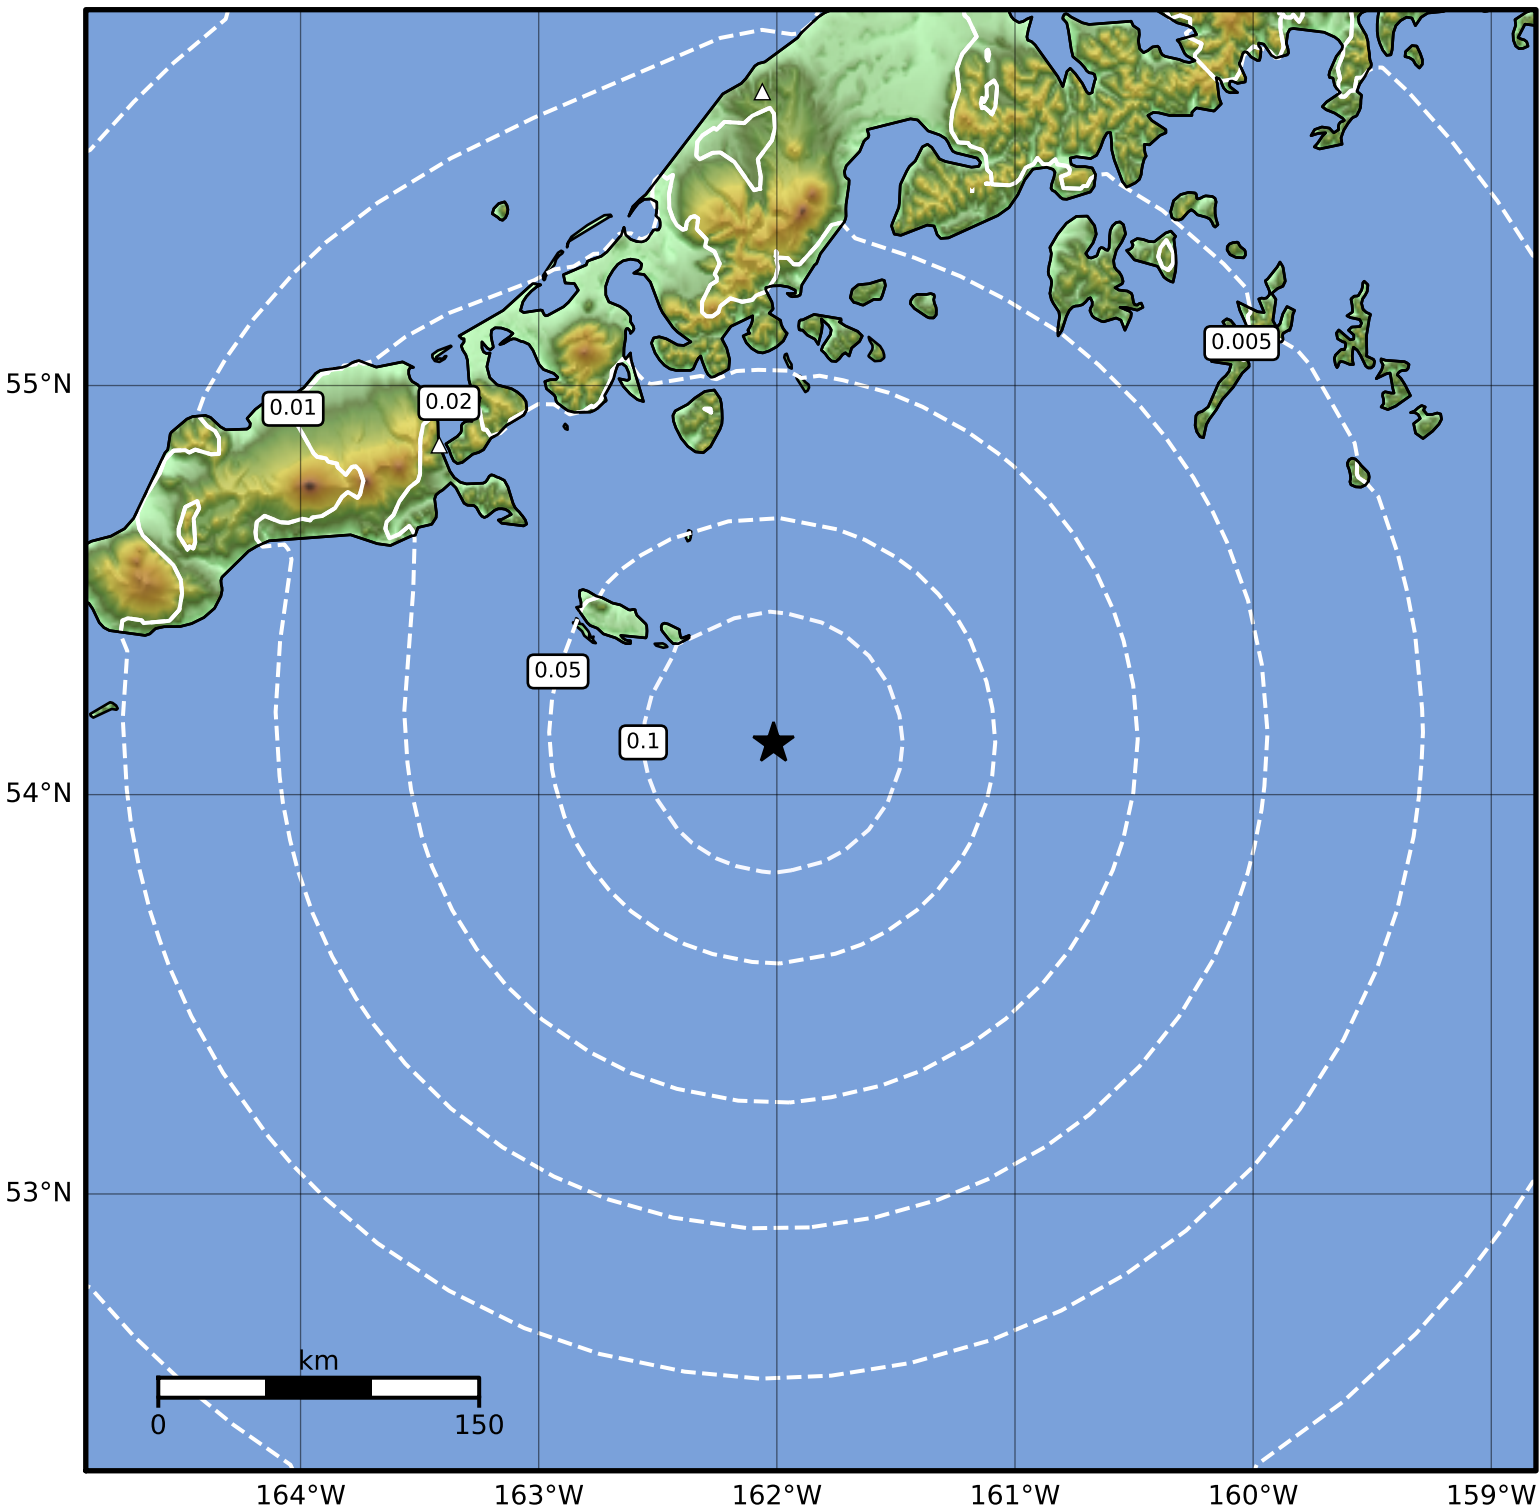

0.3 Second Peak Spectral Acceleration Map Alaska Earthquake Center
 ShakeMap: 105 km (65 miles) S of King Cove
 Mar 16, 2024 16:35:31 UTC M3.6 N54.13 W162.01 Depth: 38.5km ID:ak0243hykvqs

SA(0.3) (%g)	0.1	0.2	0.5	1	2	5	10	20	50	100	200
---------------------	------------	------------	------------	----------	----------	----------	-----------	-----------	-----------	------------	------------

Scale based on Worden et al. (2012)

Version 1: Processed 2024-03-16T20:24:11Z

△ Seismic Instrument ○ Reported Intensity

★ Epicenter