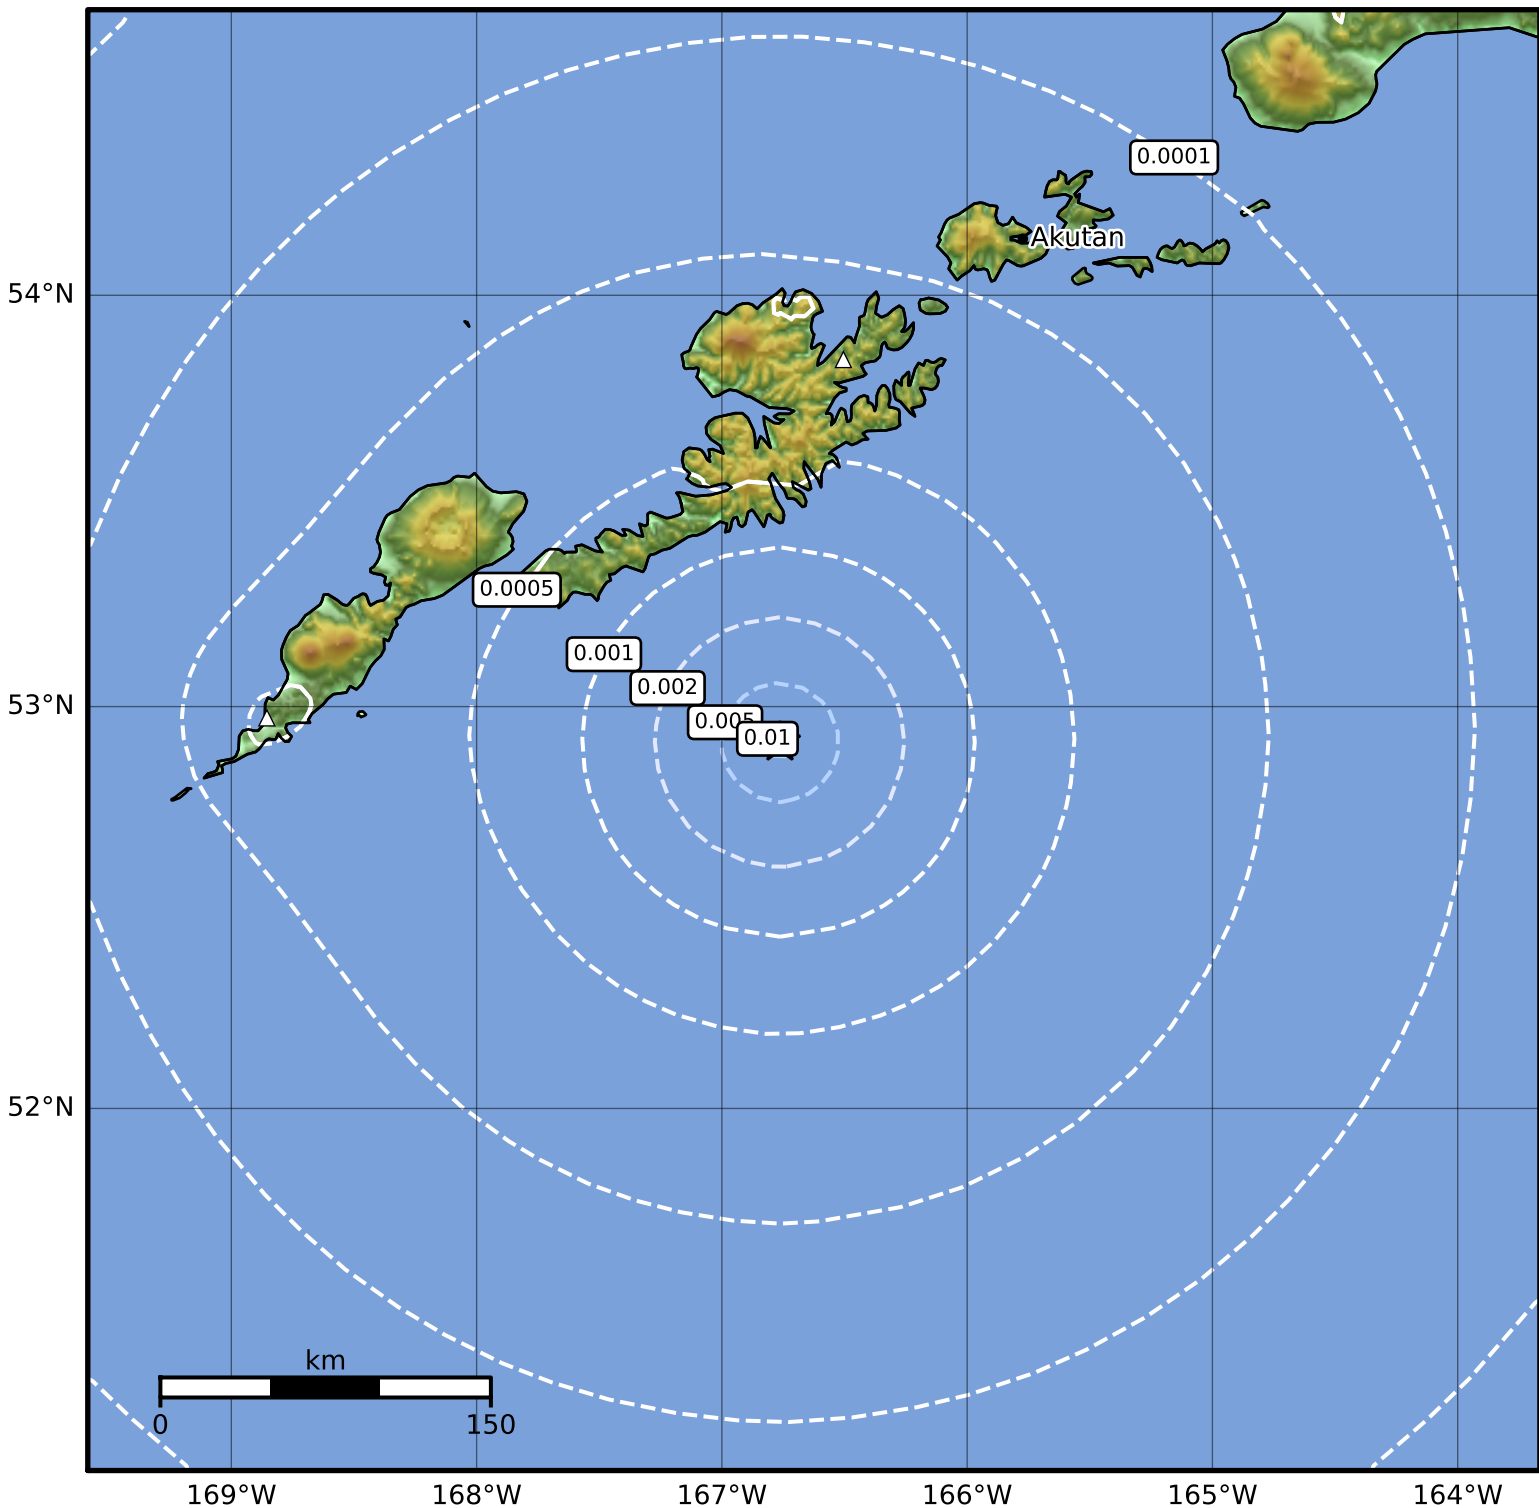

3.0 Second Peak Spectral Acceleration Map Alaska Earthquake Center  
 ShakeMap: 108 km (67 miles) S of Unalaska  
 Mar 17, 2024 11:22:11 UTC M3.7 N52.91 W166.76 Depth: 13.1km ID:ak0243jj287k

Scale based on Worden et al. (2012)

Version 2: Processed 2024-03-17T17:46:32Z

△ Seismic Instrument ○ Reported Intensity

★ Epicenter