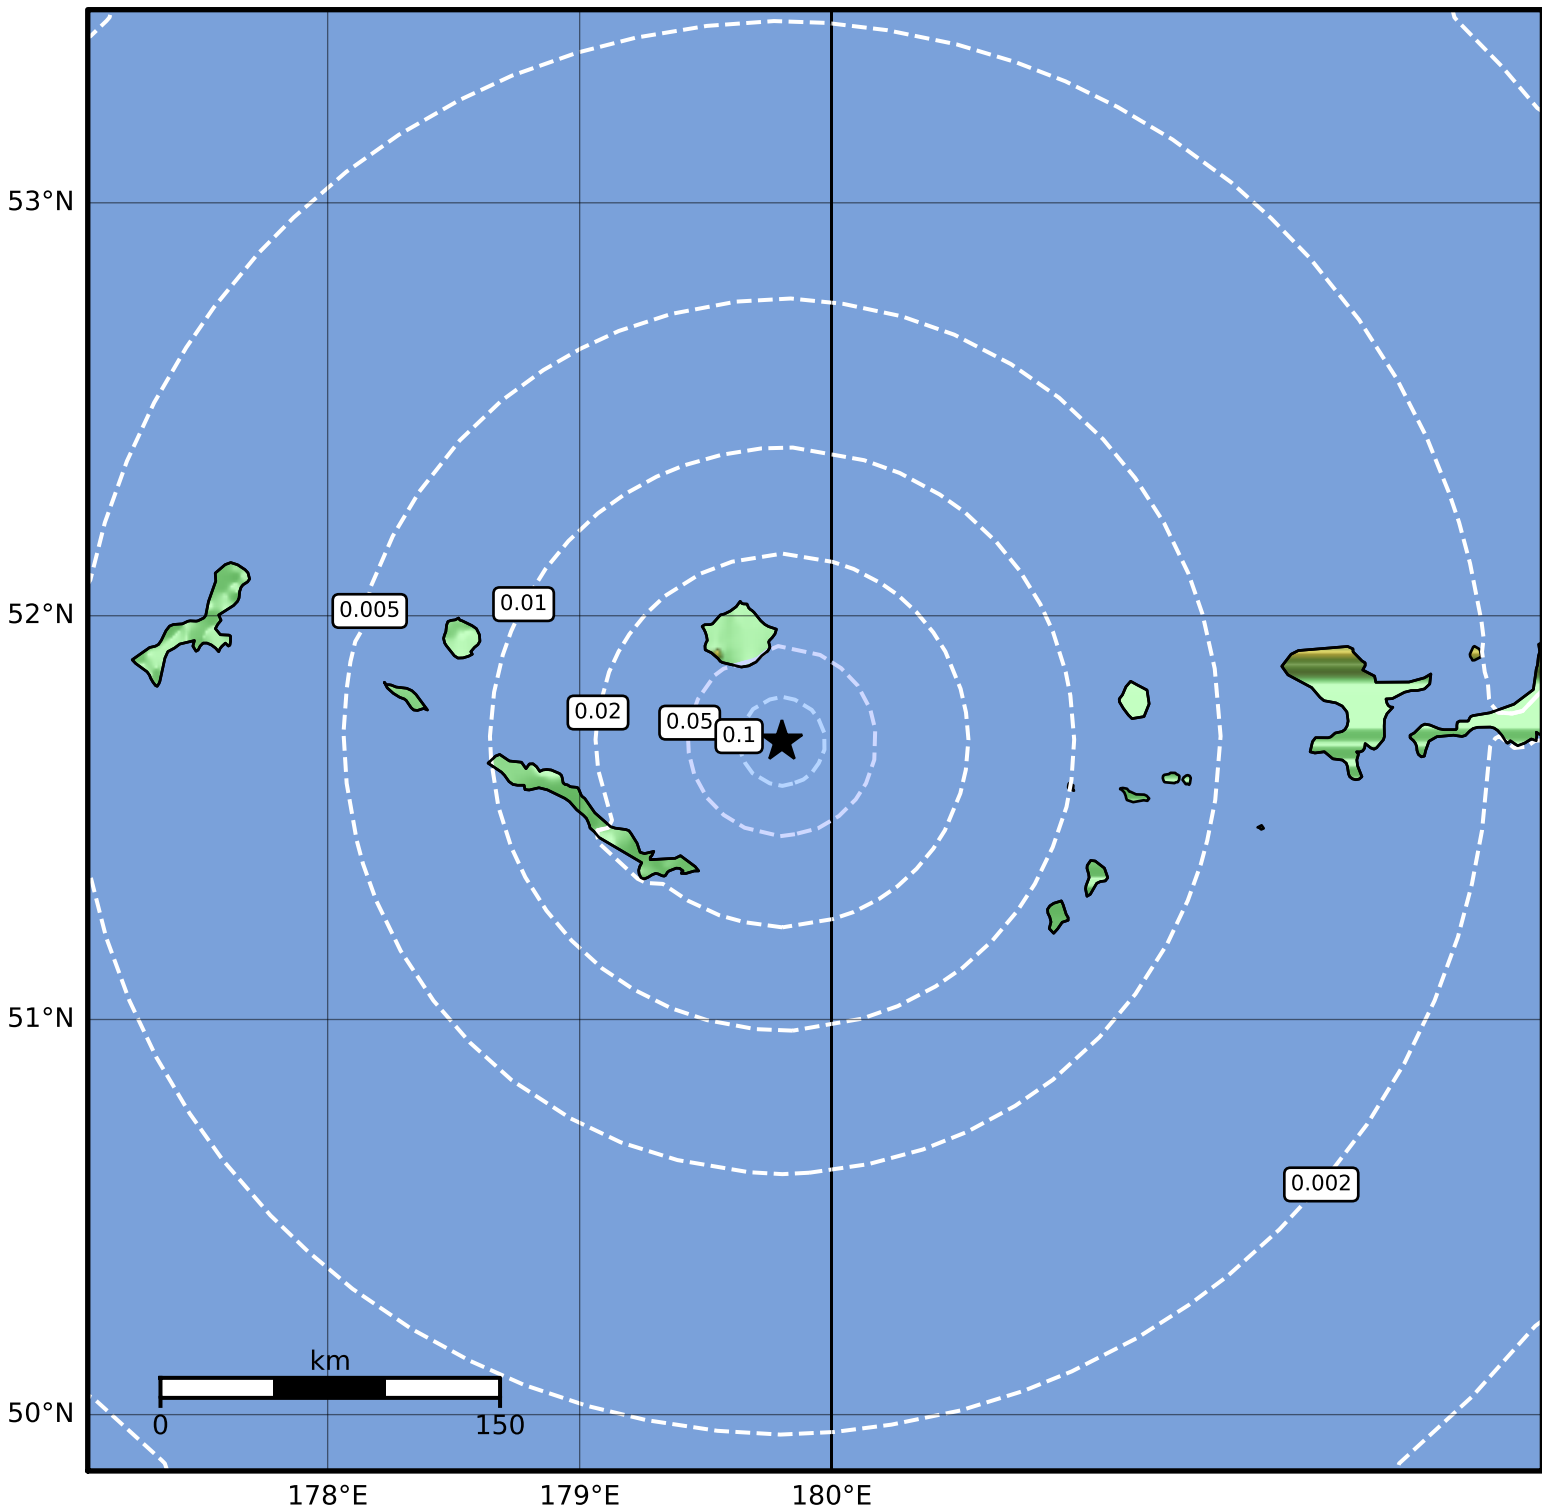

Peak Ground Velocity Map Alaska Earthquake Center
ShakeMap: 58 km (36 miles) ENE of Amchitka
Mar 20, 2024 10:34:36 UTC M3.7 N51.69 E179.80 Depth: 18.7km ID:ak0243oh5gp8

Scale based on Worden et al. (2012)

Version 1: Processed 2024-03-20T10:36:21Z

△ Seismic Instrument ○ Reported Intensity

★ Epicenter