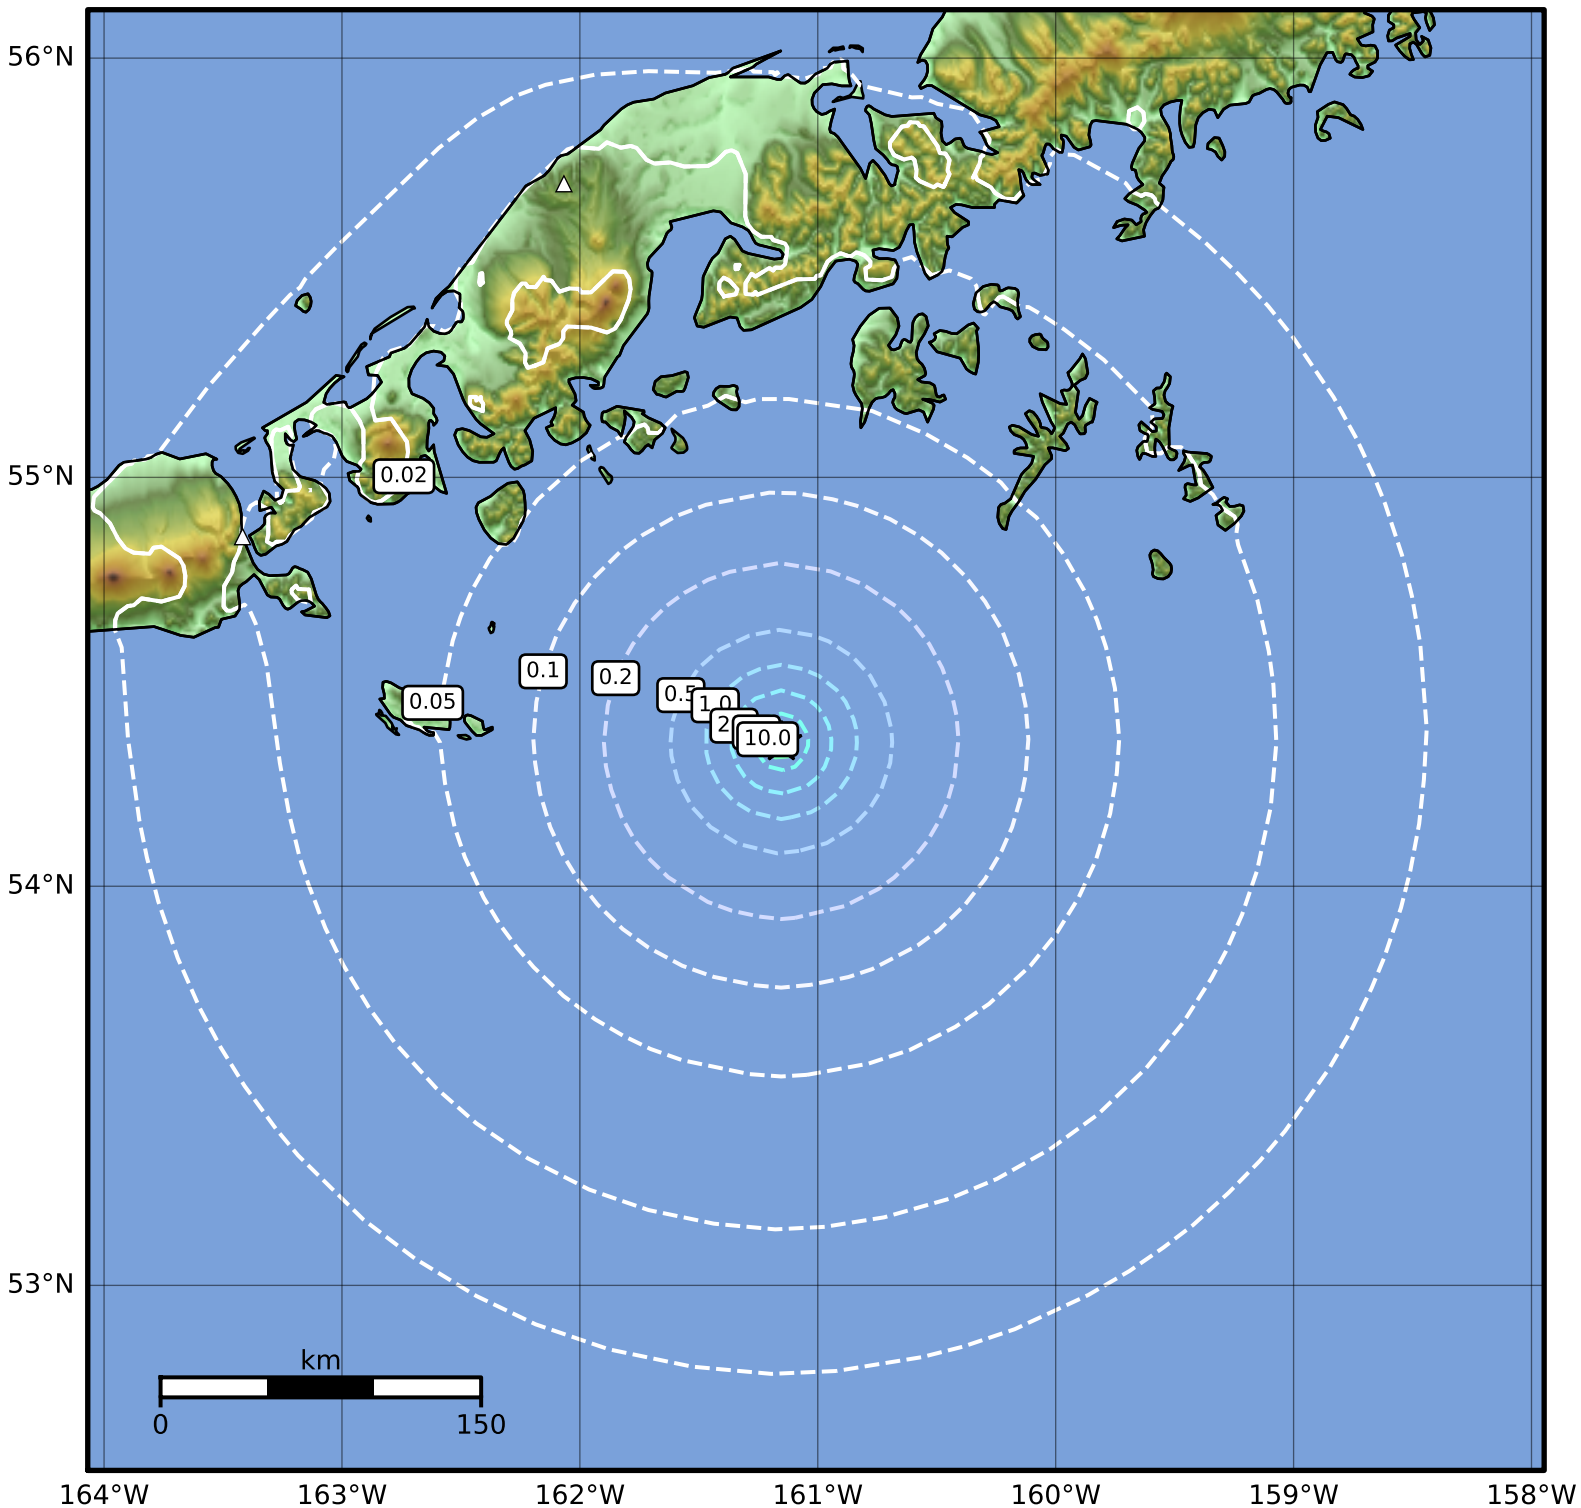

0.3 Second Peak Spectral Acceleration Map Alaska Earthquake Center
 ShakeMap: 108 km (67 miles) SE of King Cove
 Mar 21, 2024 21:26:18 UTC M3.9 N54.36 W161.15 Depth: 0.0km ID:ak0243qb6tpi

SA(0.3) (%g)	0.1	0.2	0.5	1	2	5	10	20	50	100	200
--------------	-----	-----	-----	---	---	---	----	----	----	-----	-----

Scale based on Worden et al. (2012)

Version 1: Processed 2024-03-21T21:29:56Z

△ Seismic Instrument ○ Reported Intensity

★ Epicenter