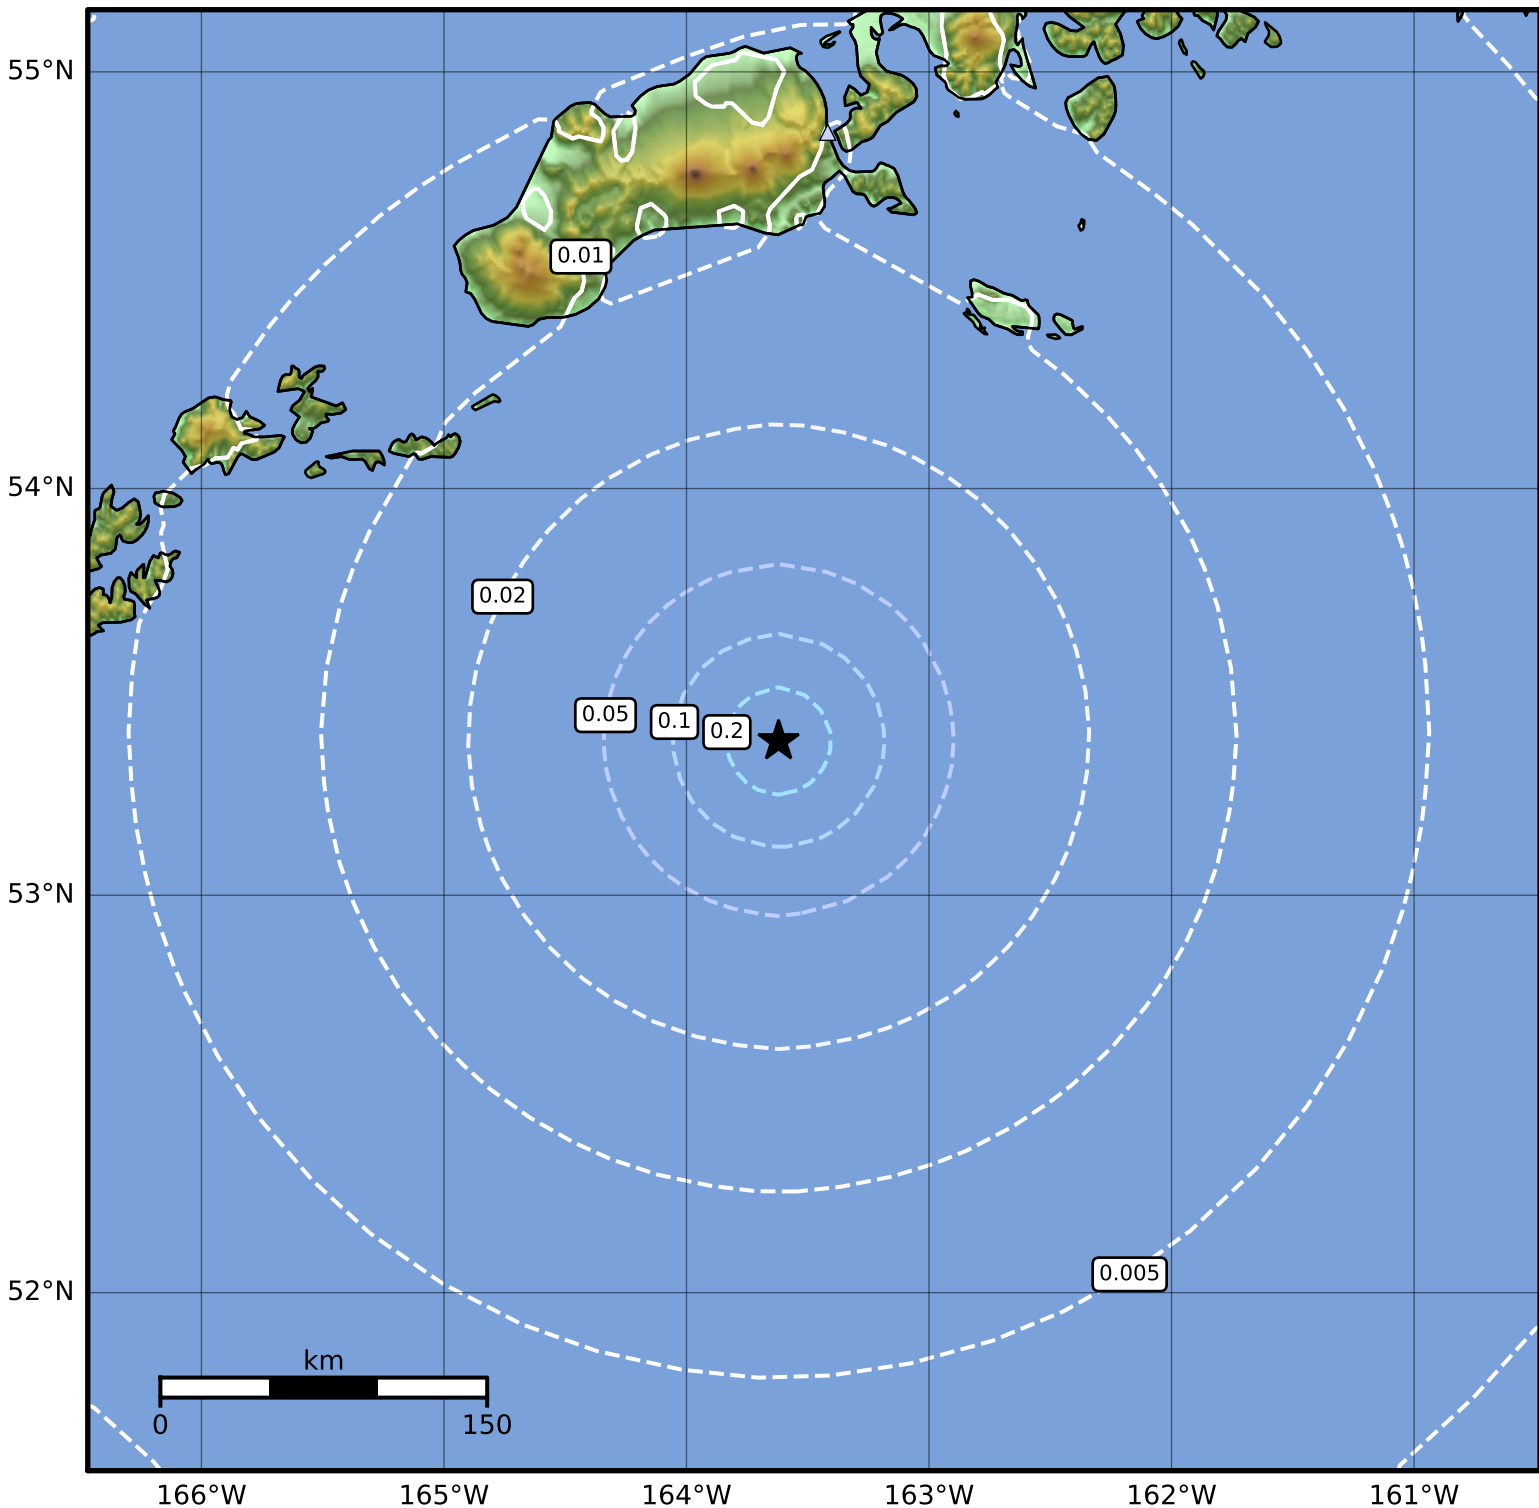

1.0 Second Peak Spectral Acceleration Map Alaska Earthquake Center  
 ShakeMap: 164 km (102 miles) S of False Pass  
 Mar 22, 2024 05:36:28 UTC M4.2 N53.38 W163.62 Depth: 16.9km ID:ak0243rp9eoe

SA(1.0) (%g)	0.1	0.2	0.5	1	2	5	10	20	50	100	200
--------------	-----	-----	-----	---	---	---	----	----	----	-----	-----

Scale based on Worden et al. (2012)

Version 2: Processed 2024-03-22T19:18:54Z

△ Seismic Instrument ○ Reported Intensity

★ Epicenter