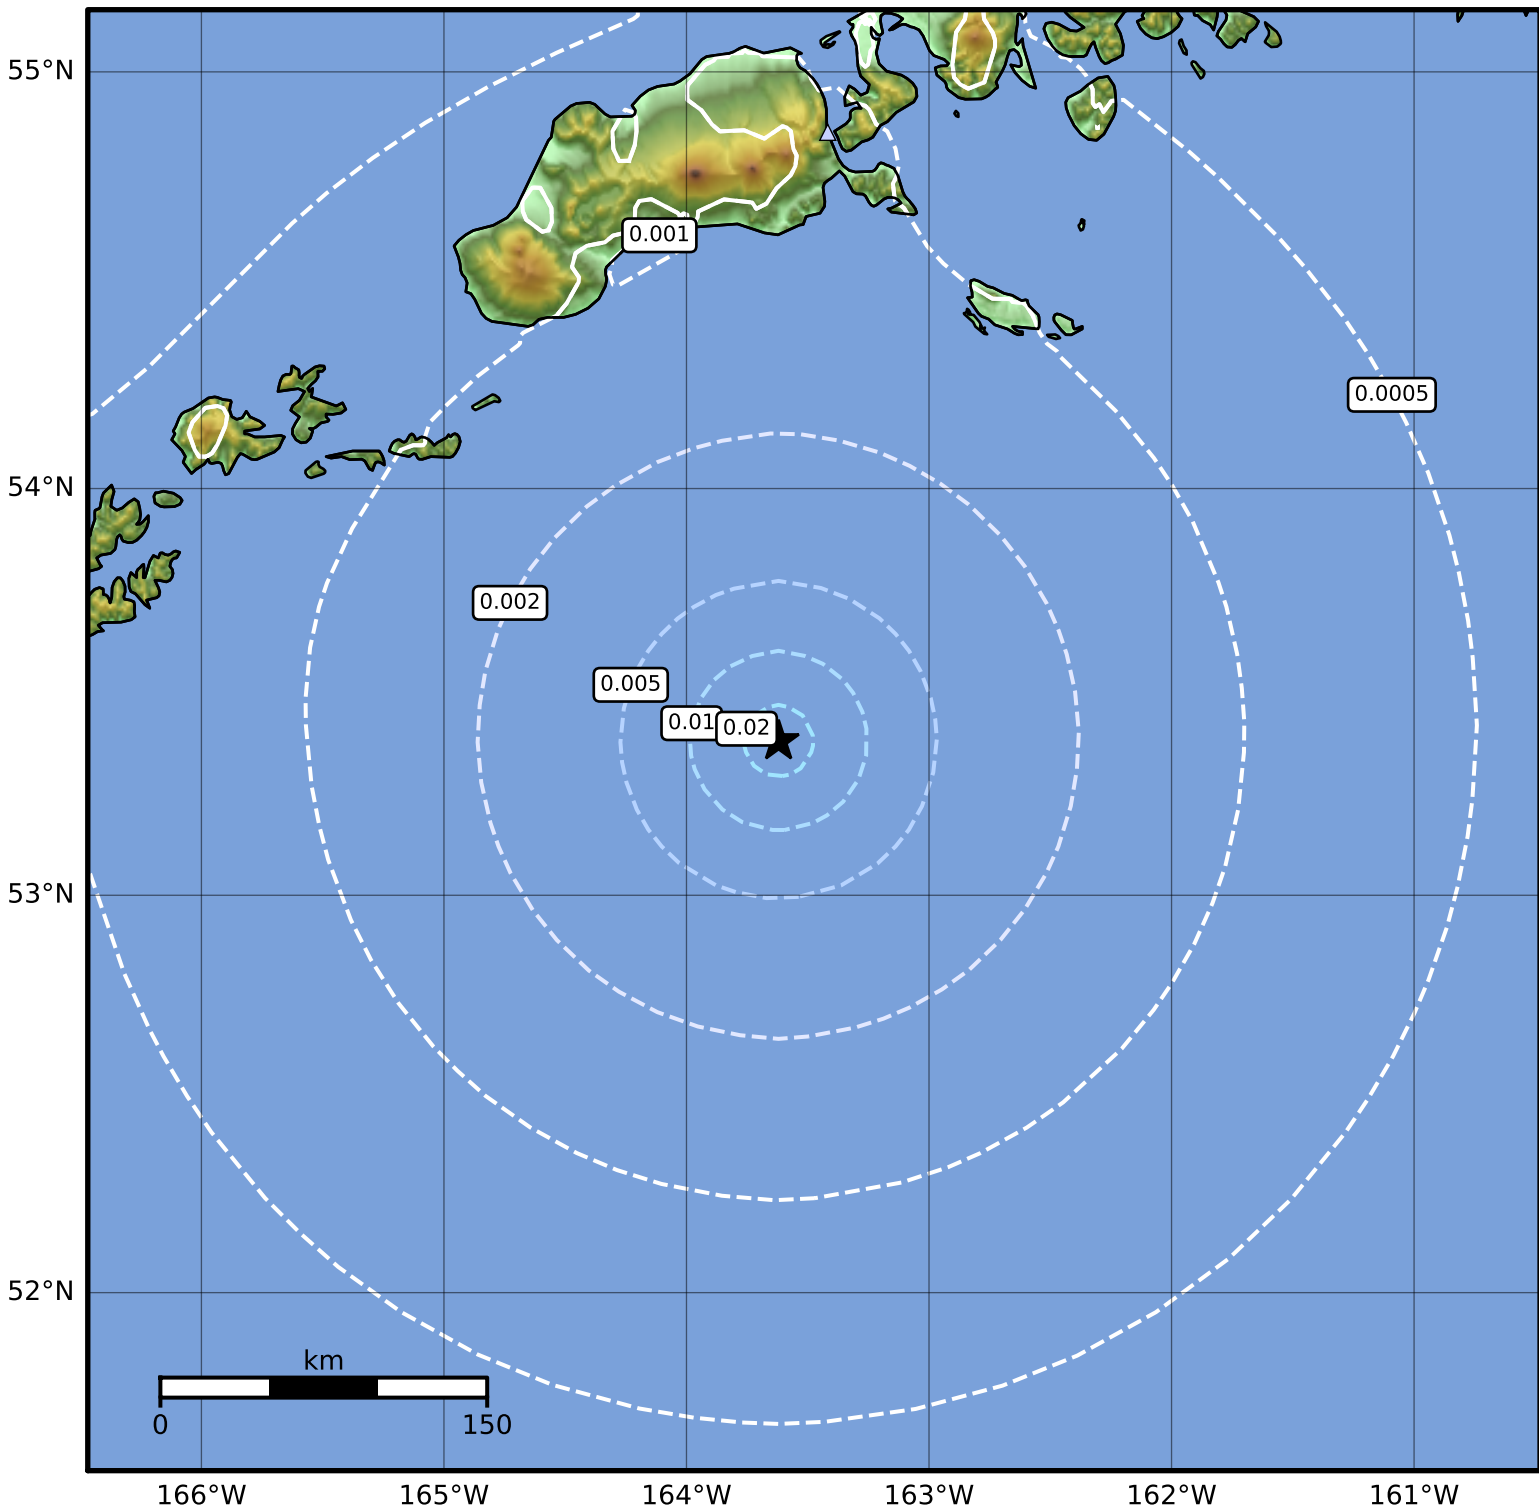

3.0 Second Peak Spectral Acceleration Map Alaska Earthquake Center
 ShakeMap: 164 km (102 miles) S of False Pass
 Mar 22, 2024 05:36:28 UTC M4.2 N53.38 W163.62 Depth: 16.9km ID:ak0243rp9eoe

Scale based on Worden et al. (2012)

Version 2: Processed 2024-03-22T19:18:54Z

△ Seismic Instrument ○ Reported Intensity

★ Epicenter