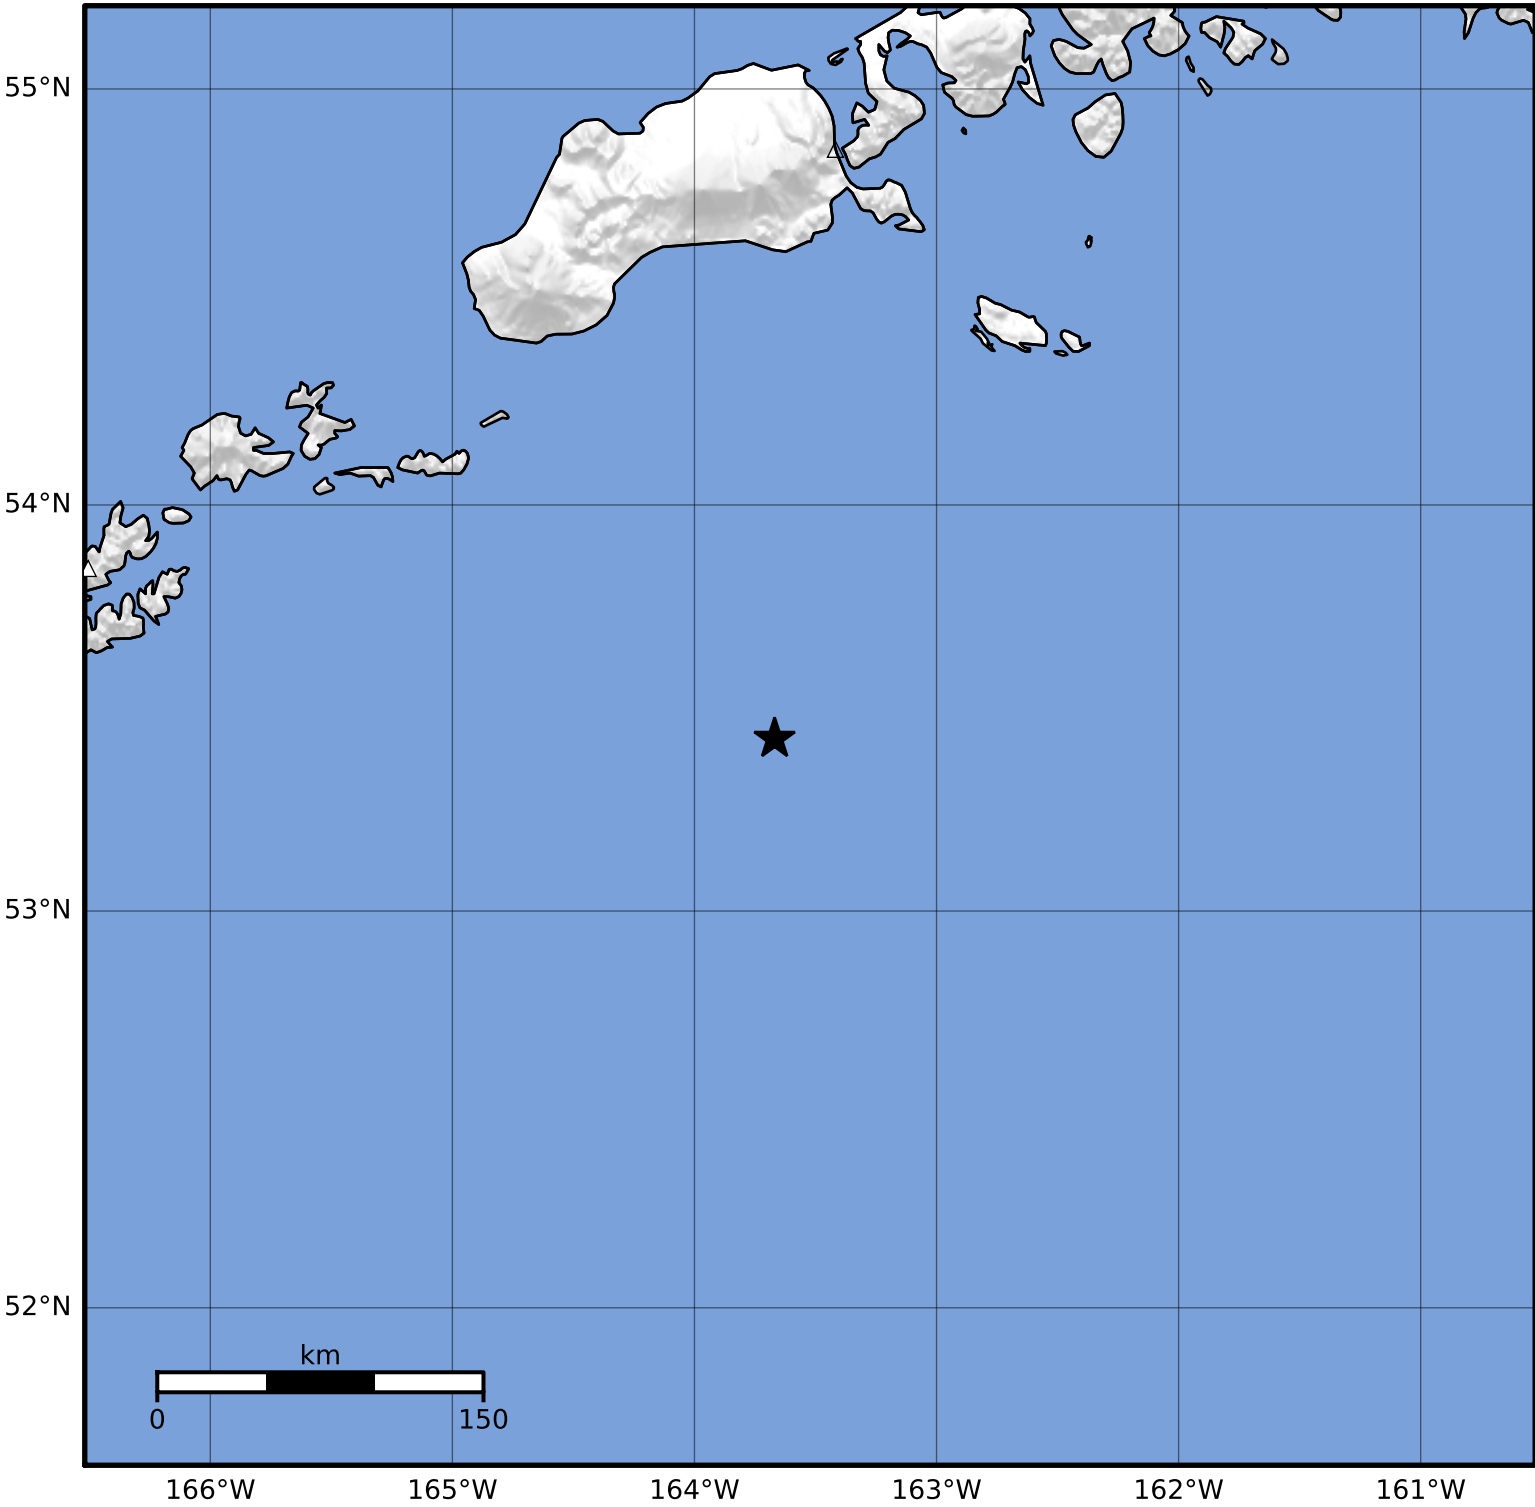

Macroseismic Intensity Map Alaska Earthquake Center
 ShakeMap: 159 km (99 miles) ESE of Akutan
 Mar 22, 2024 11:51:32 UTC M3.9 N53.43 W163.67 Depth: 25.7km ID:ak0243rsx8dj

SHAKING	Not felt	Weak	Light	Moderate	Strong	Very strong	Severe	Violent	Extreme
DAMAGE	None	None	None	Very light	Light	Moderate	Moderate/heavy	Heavy	Very heavy
PGA(%g)	<0.0464	0.297	2.76	6.2	11.5	21.5	40.1	74.7	>139
PGV(cm/s)	<0.0215	0.135	1.41	4.65	9.64	20	41.4	85.8	>178
INTENSITY	I	II-III	IV	V	VI	VII	VIII	IX	X+

Scale based on Worden et al. (2012) Version 2: Processed 2024-03-22T19:29:35Z
 △ Seismic Instrument ○ Reported Intensity ★ Epicenter