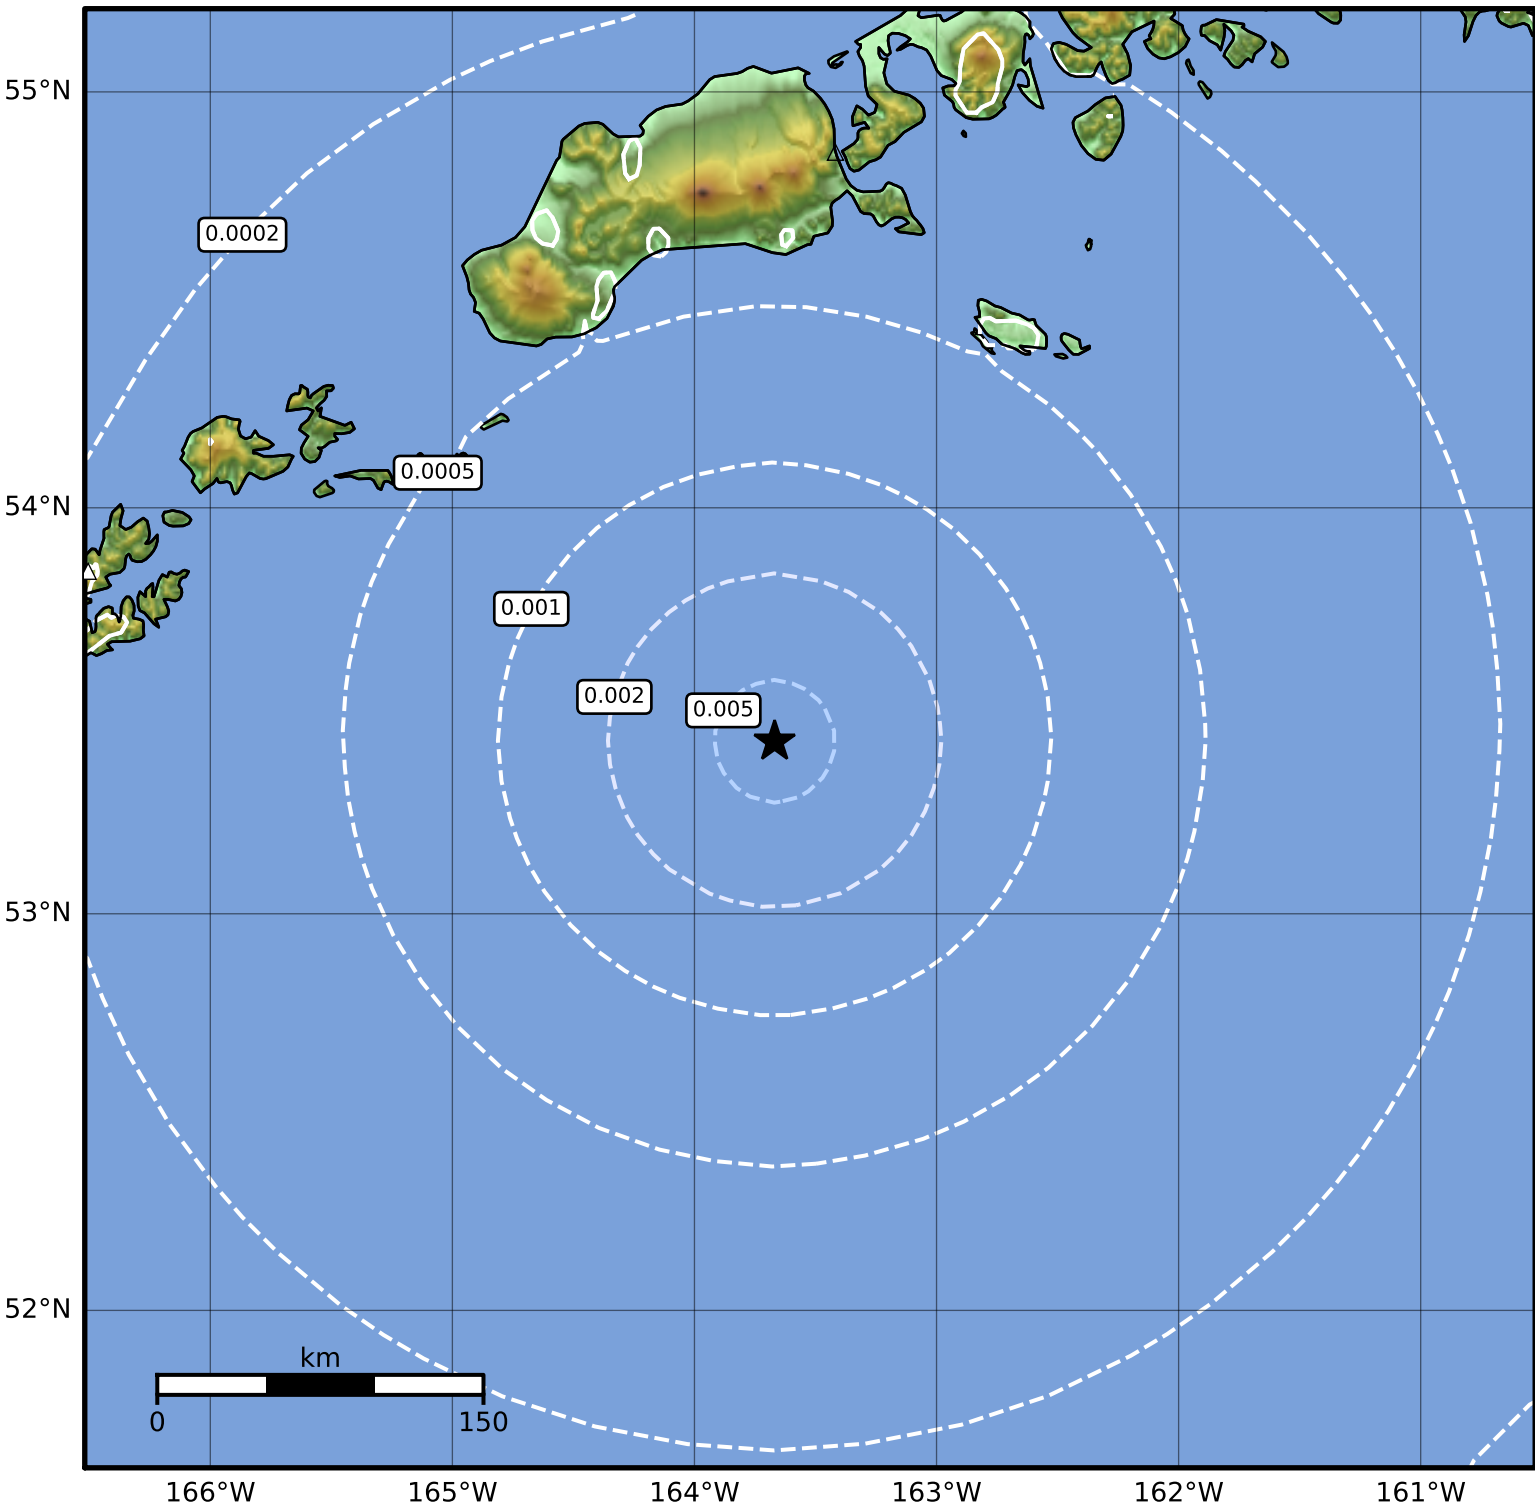

3.0 Second Peak Spectral Acceleration Map Alaska Earthquake Center  
ShakeMap: 159 km (99 miles) ESE of Akutan  
Mar 22, 2024 11:51:32 UTC M3.9 N53.43 W163.67 Depth: 25.7km ID:ak0243rsx8dj

Scale based on Worden et al. (2012)

Version 2: Processed 2024-03-22T19:29:35Z

△ Seismic Instrument ○ Reported Intensity

★ Epicenter