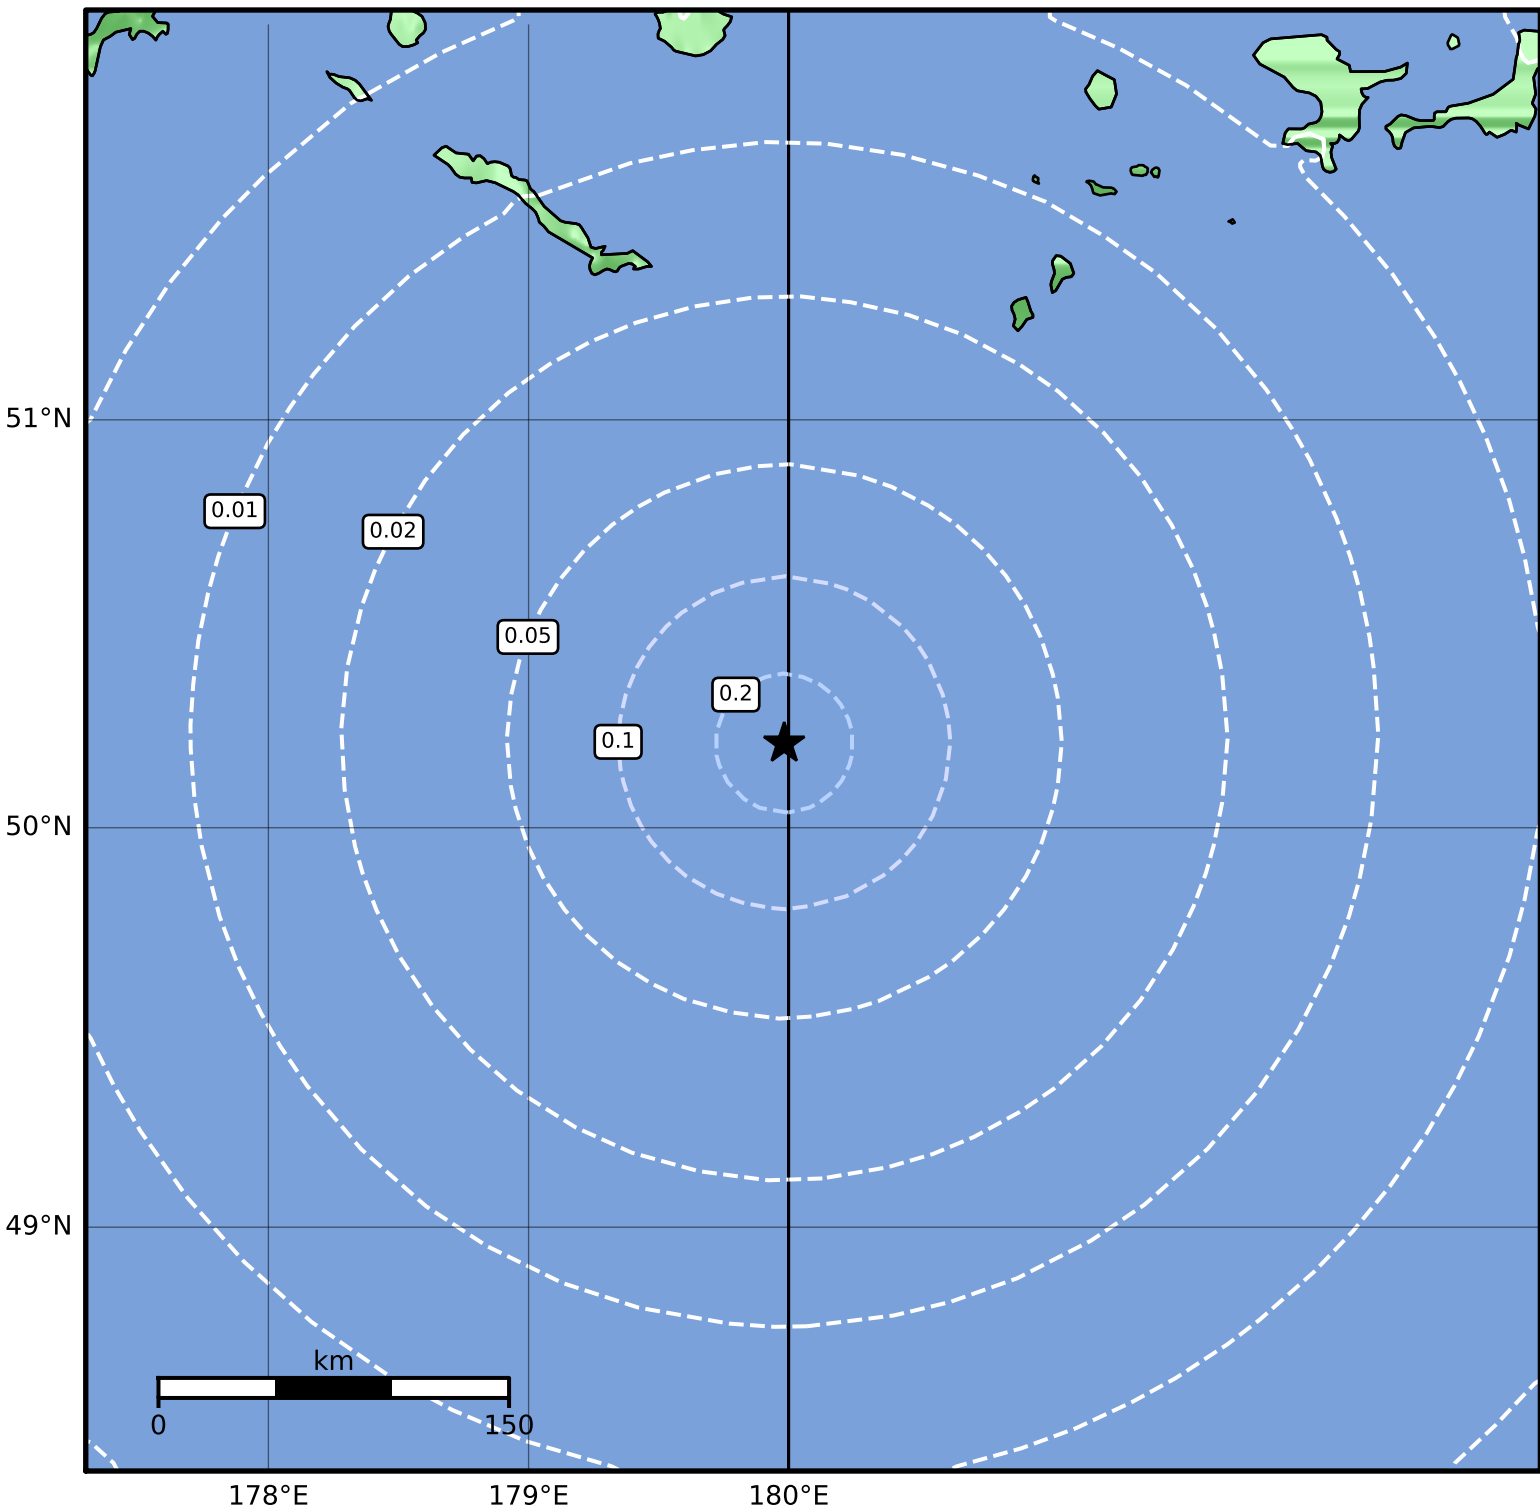

Peak Ground Acceleration Map Alaska Earthquake Center
ShakeMap: 162 km (101 miles) SSE of Amchitka
Mar 22, 2024 13:36:30 UTC M3.8 N50.21 E179.98 Depth: 33.9km ID:ak0243ru0v8f

Scale based on Worden et al. (2012)

Version 2: Processed 2024-03-22T19:33:47Z

△ Seismic Instrument ○ Reported Intensity

★ Epicenter