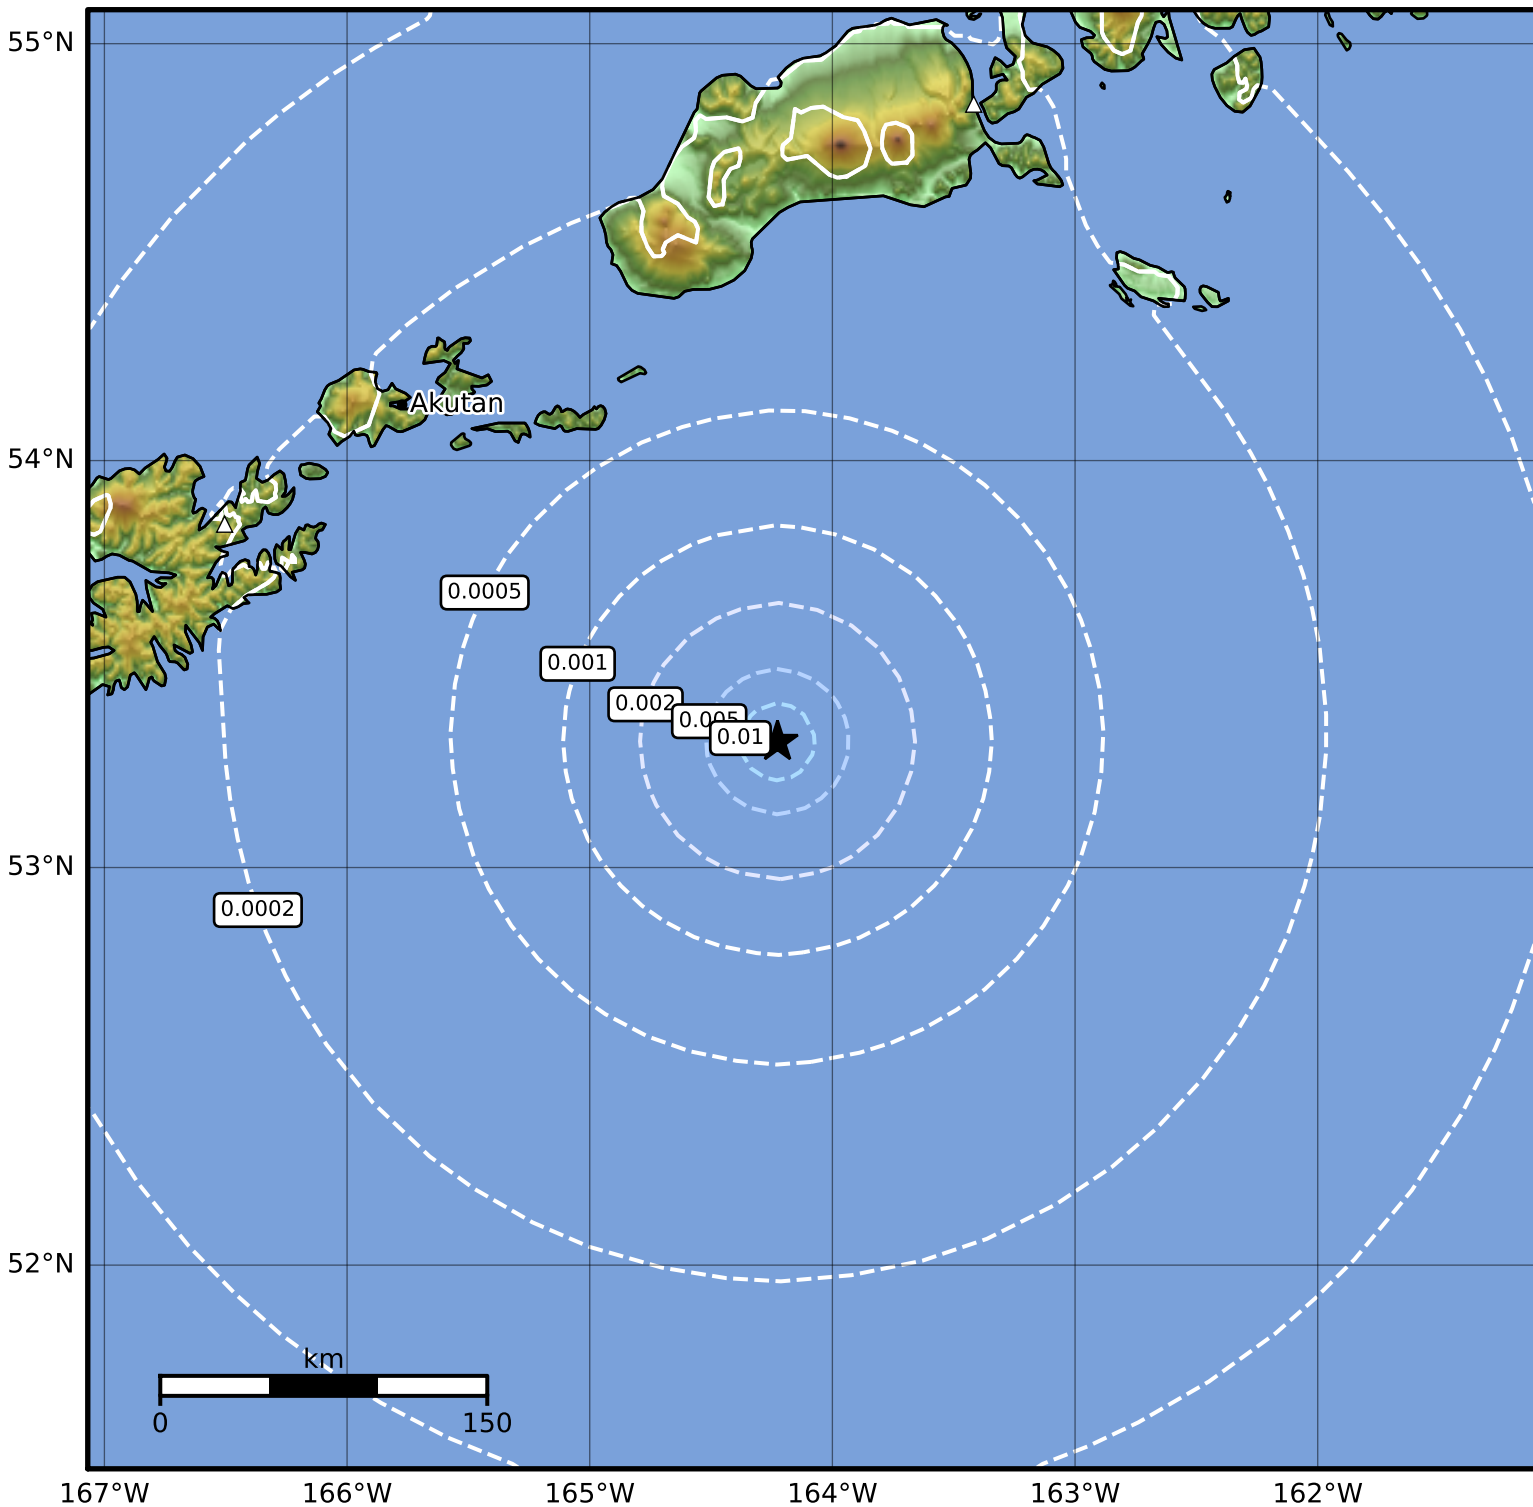

3.0 Second Peak Spectral Acceleration Map Alaska Earthquake Center
 ShakeMap: 137 km (85 miles) SE of Akutan
 Mar 28, 2024 11:13:09 UTC M3.7 N53.31 W164.23 Depth: 9.2km ID:ak02441px445

Scale based on Worden et al. (2012)

Version 2: Processed 2024-03-29T03:09:48Z

△ Seismic Instrument ○ Reported Intensity

★ Epicenter