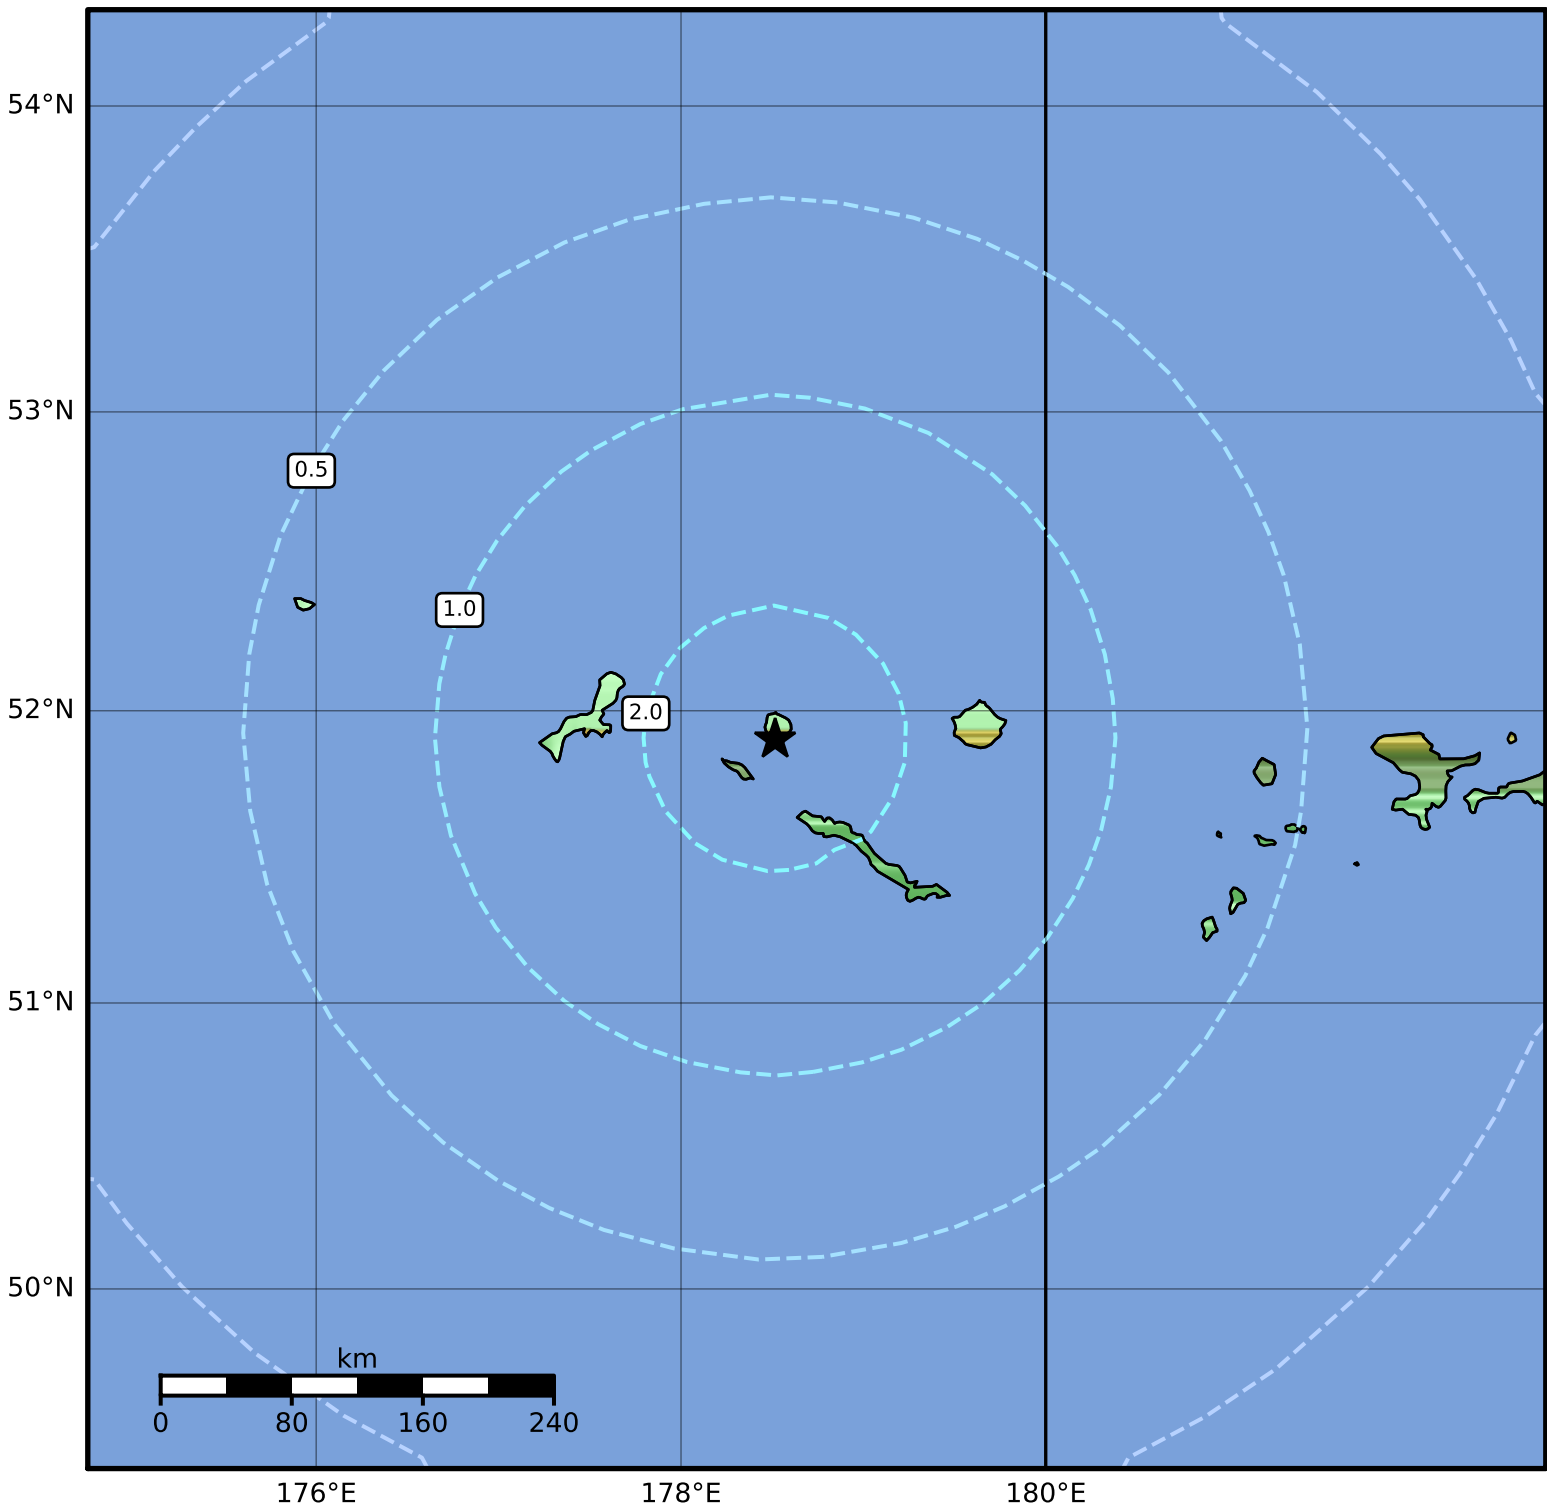

Peak Ground Acceleration Map Alaska Earthquake Center
ShakeMap: 53 km (33 miles) NW of Amchitka
Mar 30, 2024 16:28:56 UTC M5.8 N51.90 E178.52 Depth: 119.8km ID:ak0244542aha

PGA (%g)	0.1	0.2	0.5	1	2	5	10	20	50	100	200
----------	-----	-----	-----	---	---	---	----	----	----	-----	-----

Scale based on Worden et al. (2012)

Version 5: Processed 2024-03-30T16:55:37Z

△ Seismic Instrument ○ Reported Intensity

★ Epicenter