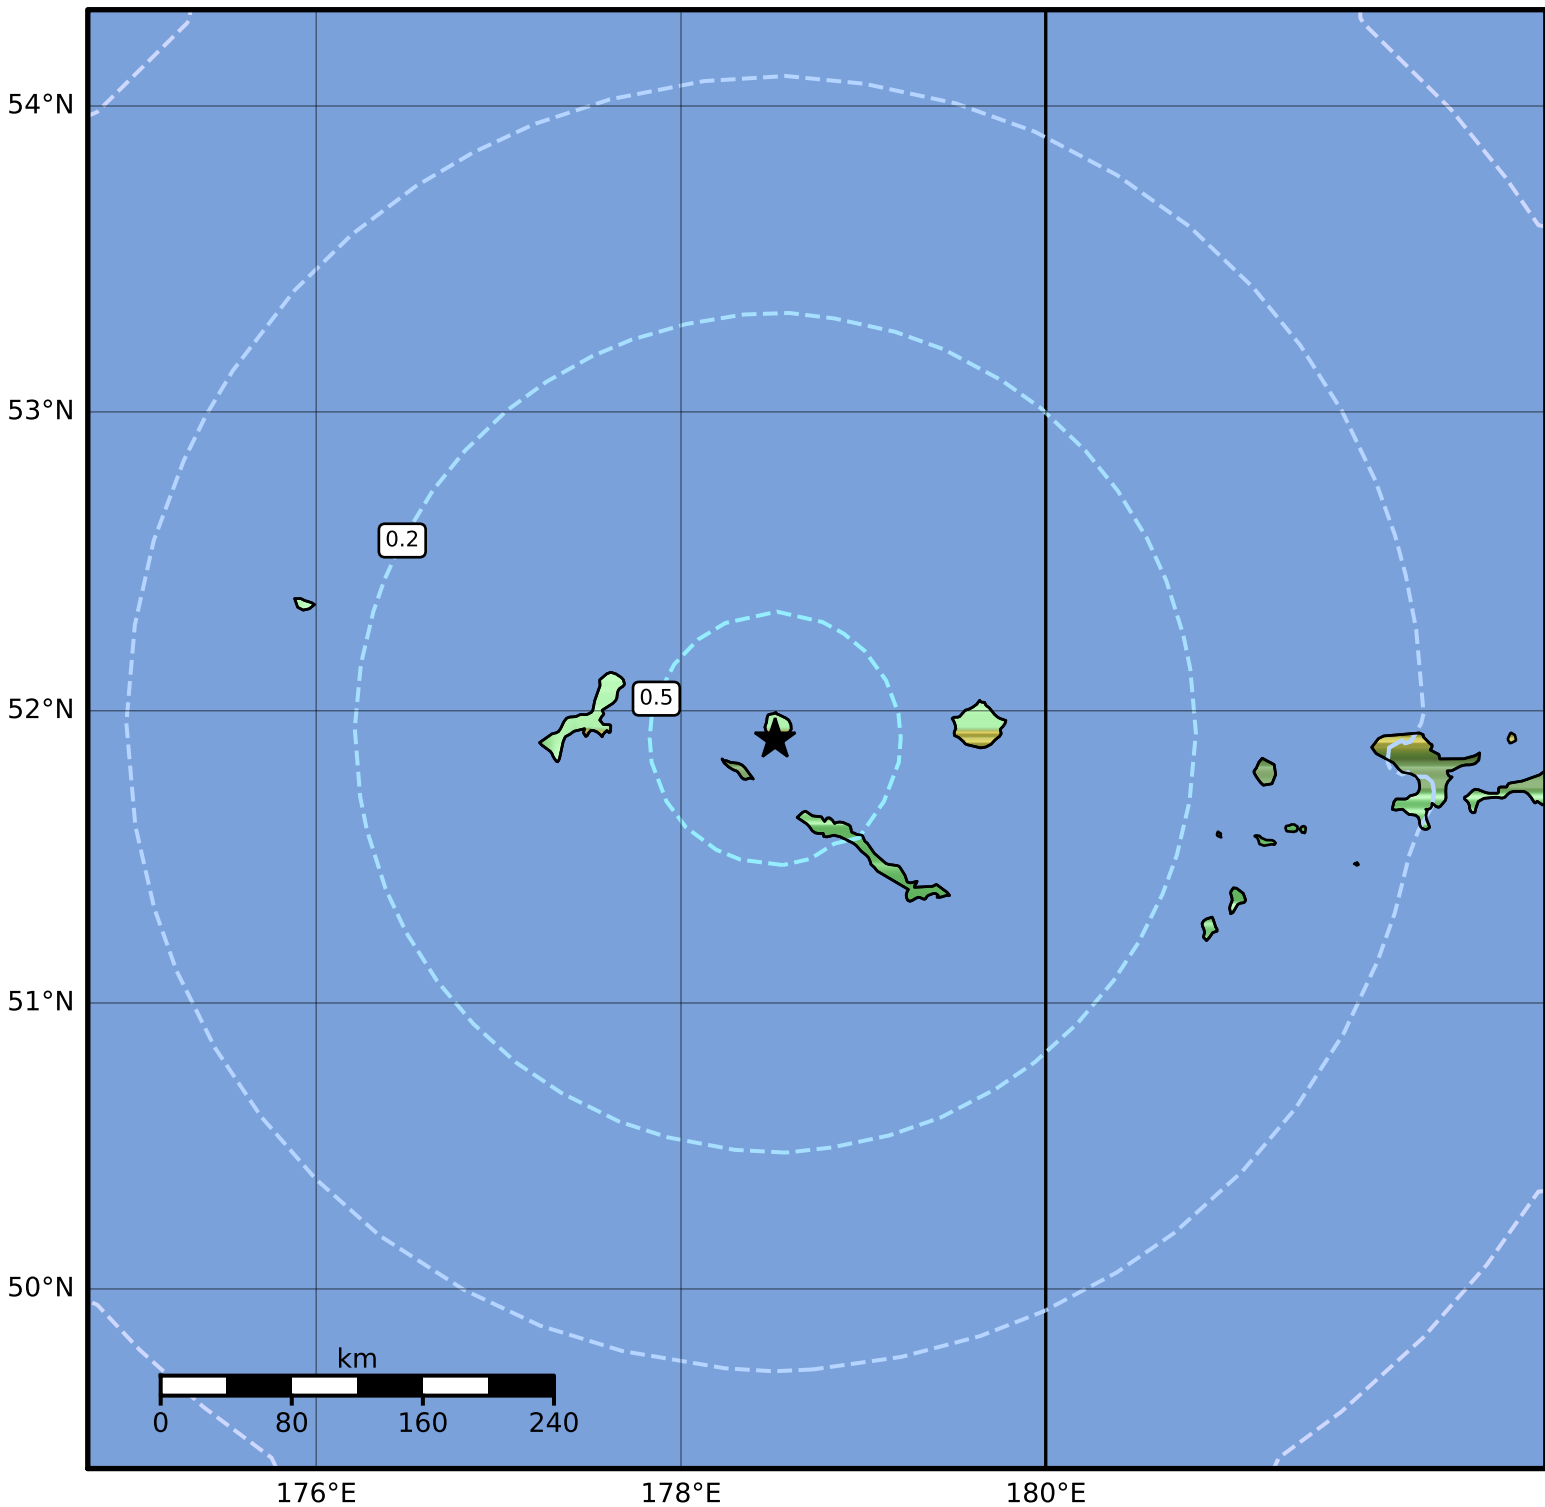

Peak Ground Velocity Map Alaska Earthquake Center
ShakeMap: 53 km (33 miles) NW of Amchitka
Mar 30, 2024 16:28:56 UTC M5.8 N51.90 E178.52 Depth: 119.8km ID:ak0244542aha

PGV (cm/s) 0.1 0.2 0.5 1 2 5 10 20 50 100 200

Scale based on Worden et al. (2012)

Version 5: Processed 2024-03-30T16:55:37Z

△ Seismic Instrument ○ Reported Intensity

★ Epicenter