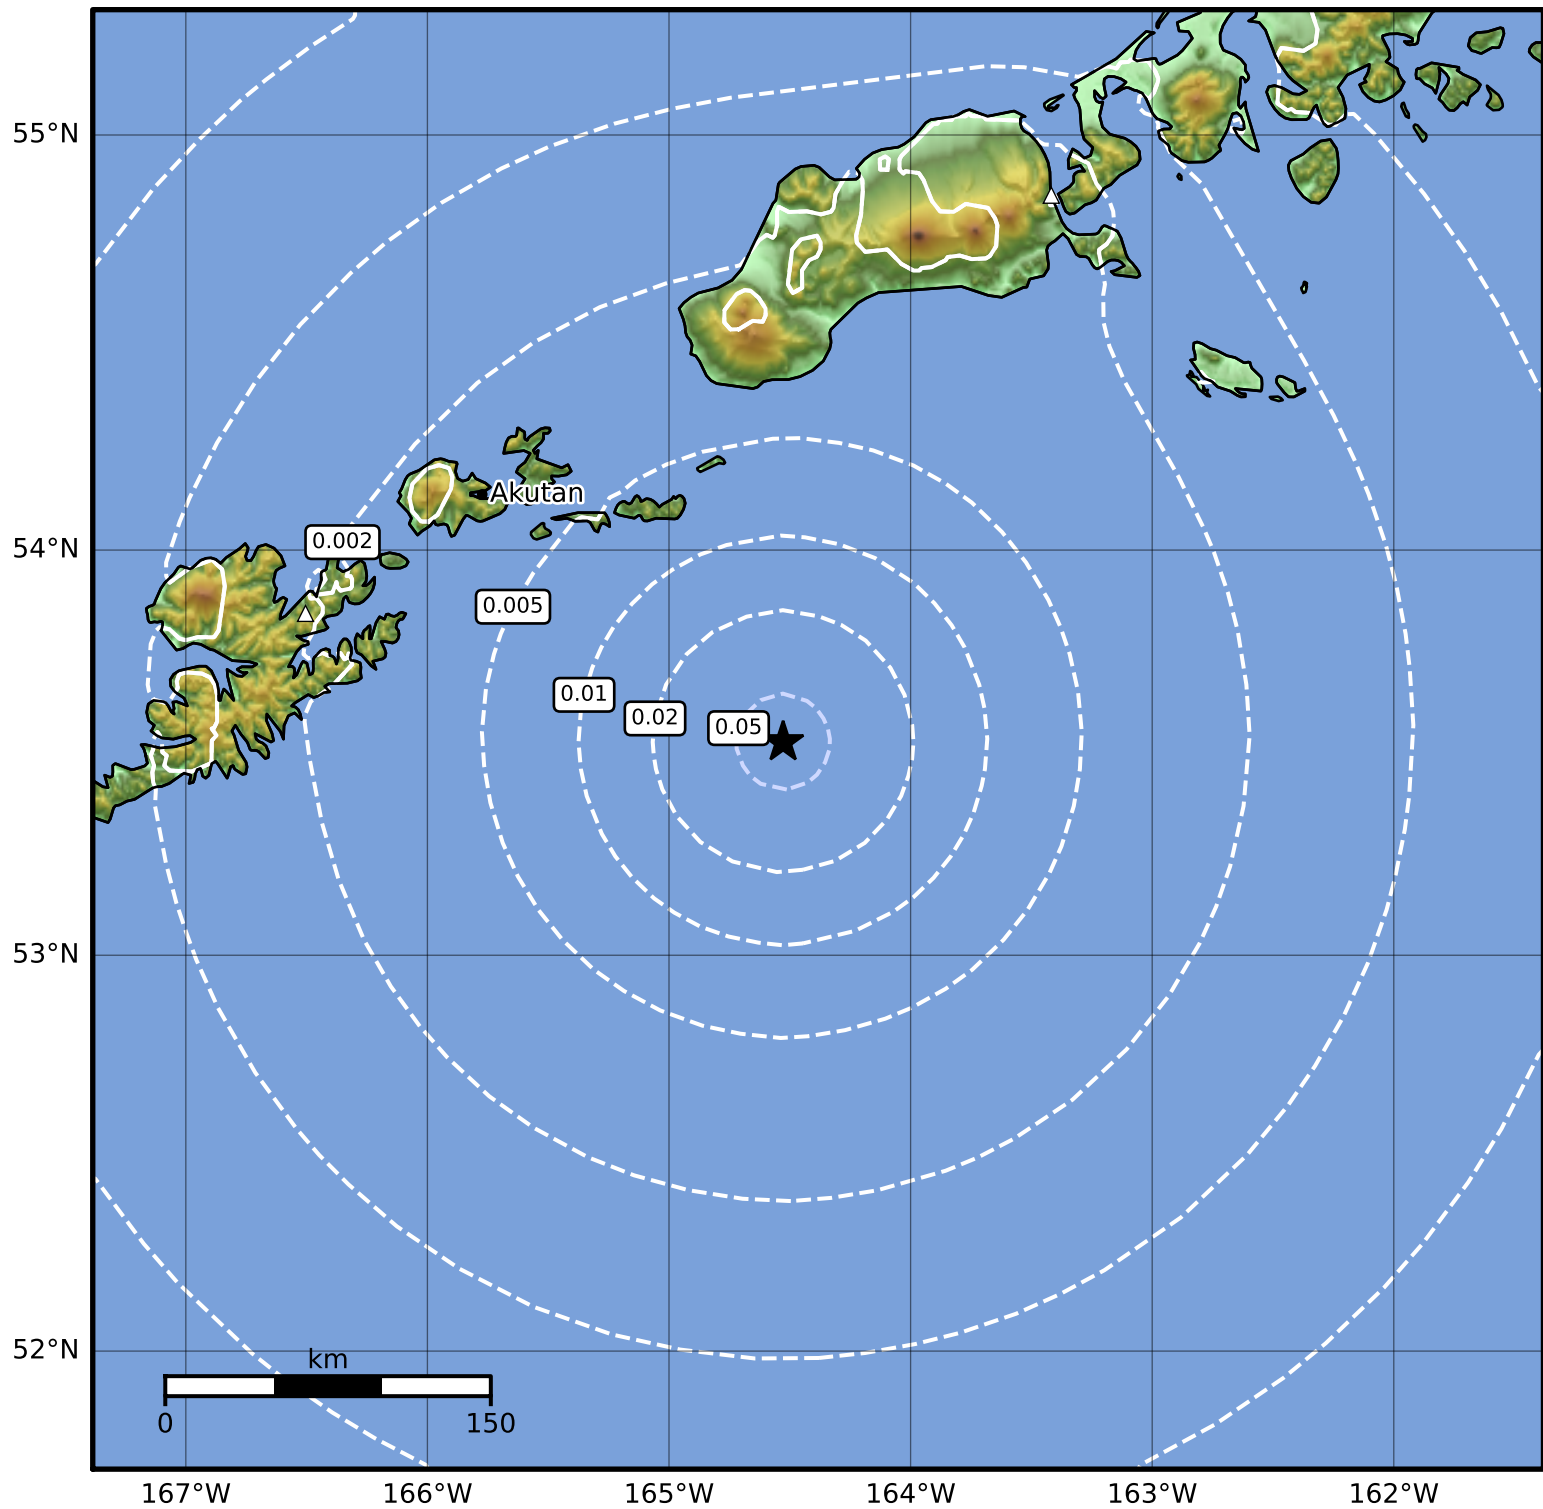

Peak Ground Velocity Map Alaska Earthquake Center
ShakeMap: 106 km (66 miles) SE of Akutan
Apr 06, 2024 07:15:56 UTC M3.6 N53.53 W164.53 Depth: 22.8km ID:ak0244gje1e5

PGV (cm/s)	0.1	0.2	0.5	1	2	5	10	20	50	100	200
------------	-----	-----	-----	---	---	---	----	----	----	-----	-----

Scale based on Worden et al. (2012)

Version 2: Processed 2024-04-06T16:55:37Z

△ Seismic Instrument

○ Reported Intensity

★ Epicenter