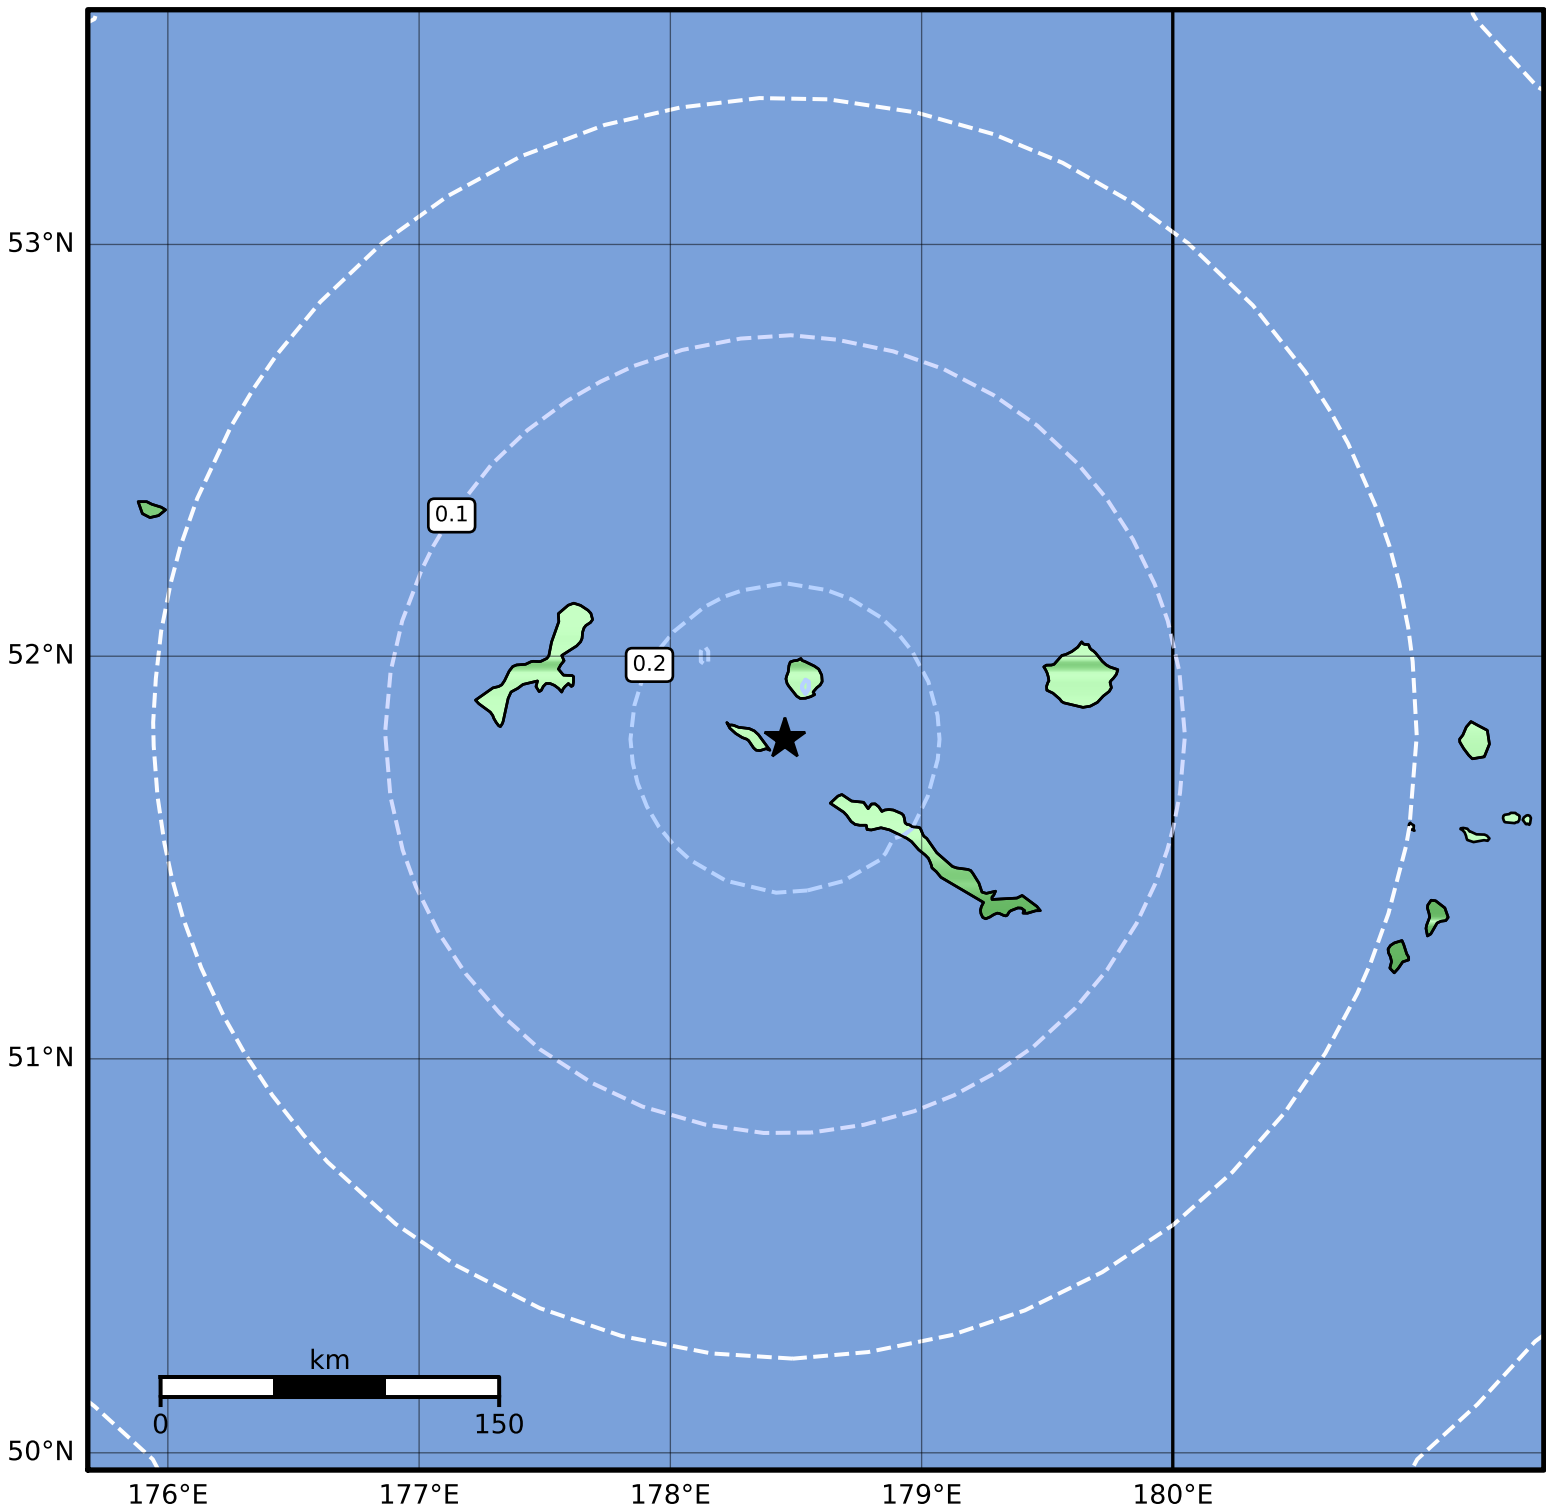

Peak Ground Acceleration Map Alaska Earthquake Center  
ShakeMap: 48 km (30 miles) NW of Amchitka  
Apr 06, 2024 15:39:12 UTC M3.7 N51.80 E178.46 Depth: 101.2km ID:ak0244goak26

PGA (%g)	0.1	0.2	0.5	1	2	5	10	20	50	100	200
----------	-----	-----	-----	---	---	---	----	----	----	-----	-----

Scale based on Worden et al. (2012)

Version 2: Processed 2024-04-06T17:42:46Z

△ Seismic Instrument    ○ Reported Intensity

★ Epicenter