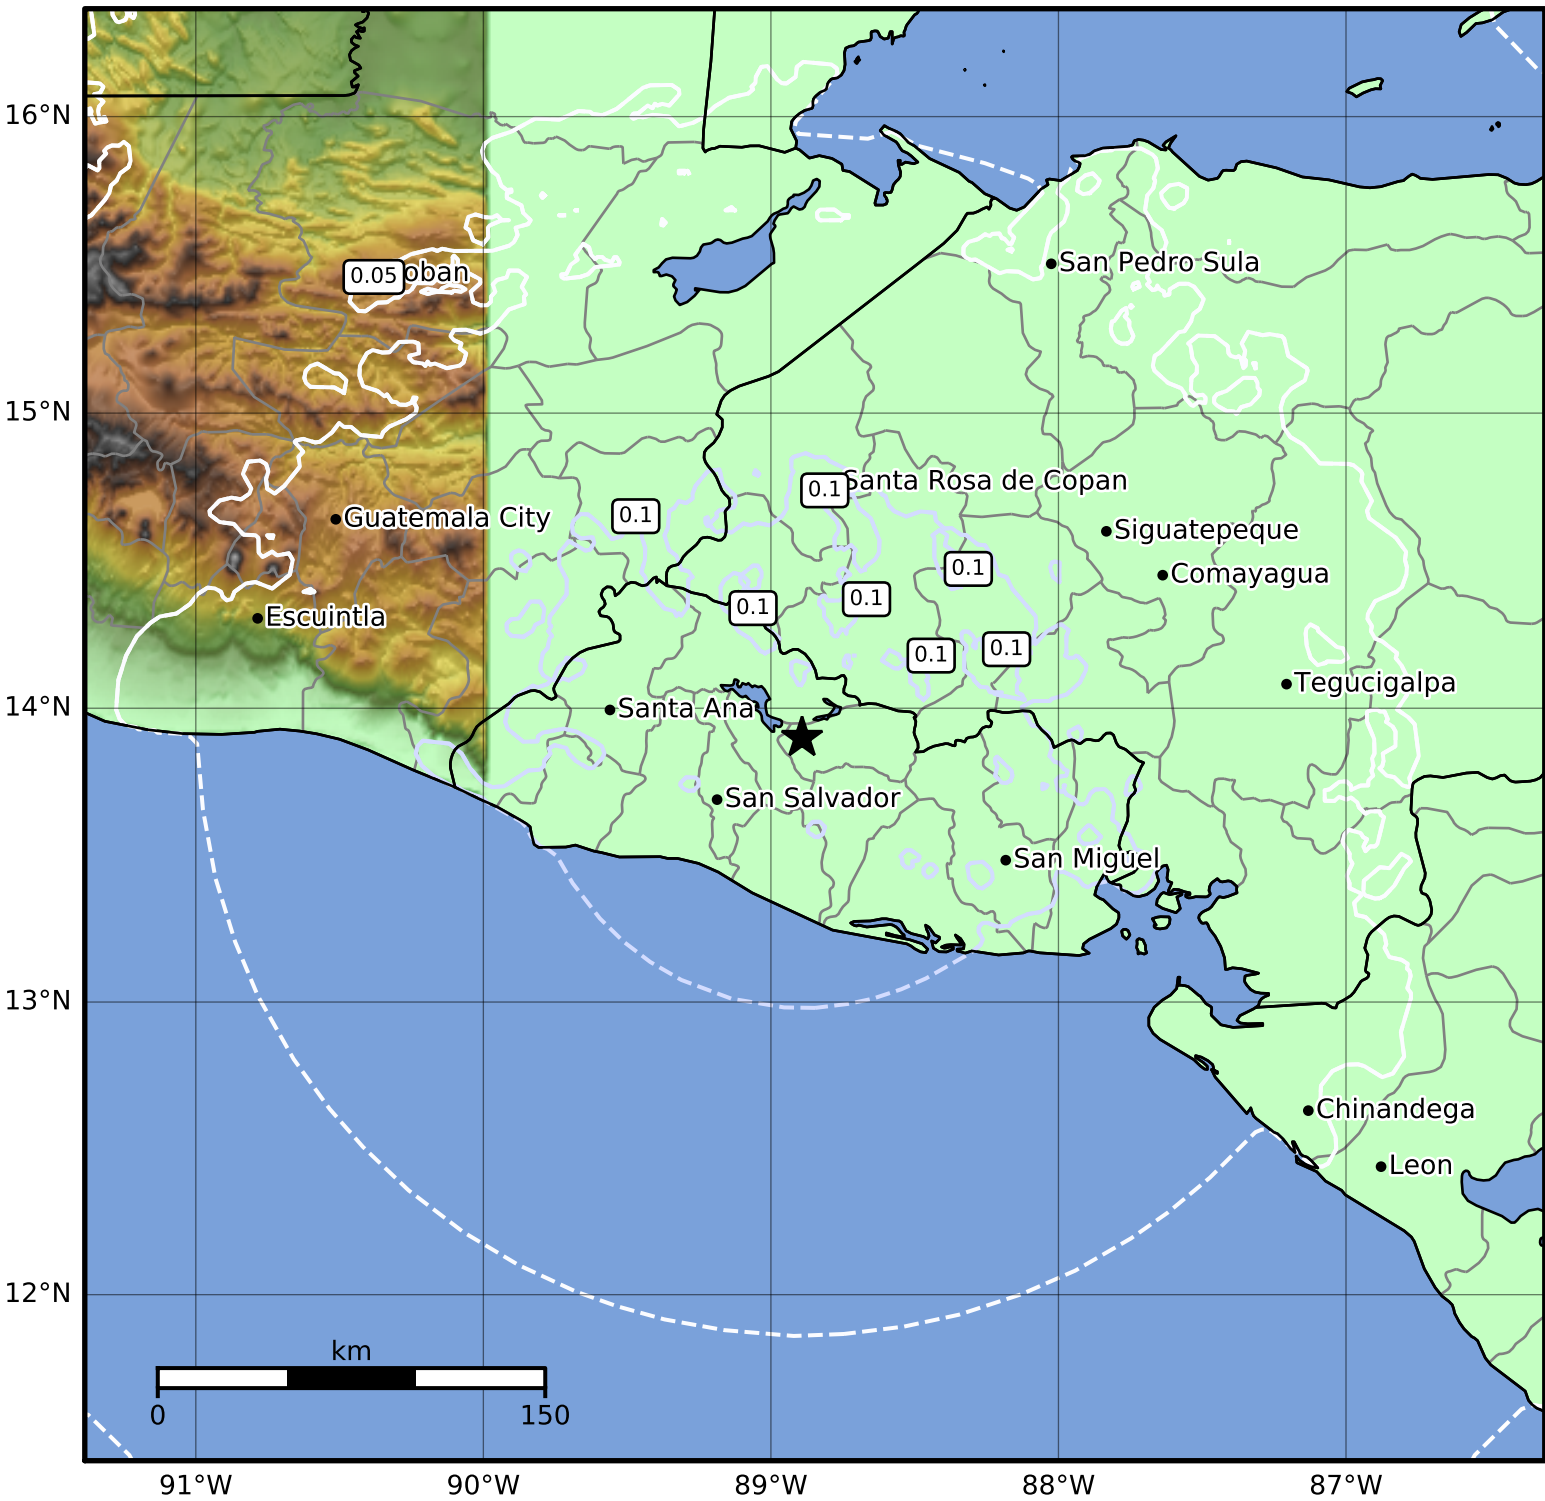

Peak Ground Acceleration Map Alaska Earthquake Center
 ShakeMap: 357 km (222 miles) NW of Managua, Nicaragua
 Apr 07, 2024 17:49:37 UTC M5.0 N13.90 W88.89 Depth: 238.1km ID:ak0244id2ccl

PGA (%g)	0.1	0.2	0.5	1	2	5	10	20	50	100	200
----------	-----	-----	-----	---	---	---	----	----	----	-----	-----

Scale based on Worden et al. (2012)

Version 1: Processed 2024-04-07T18:19:33Z

△ Seismic Instrument ○ Reported Intensity

★ Epicenter