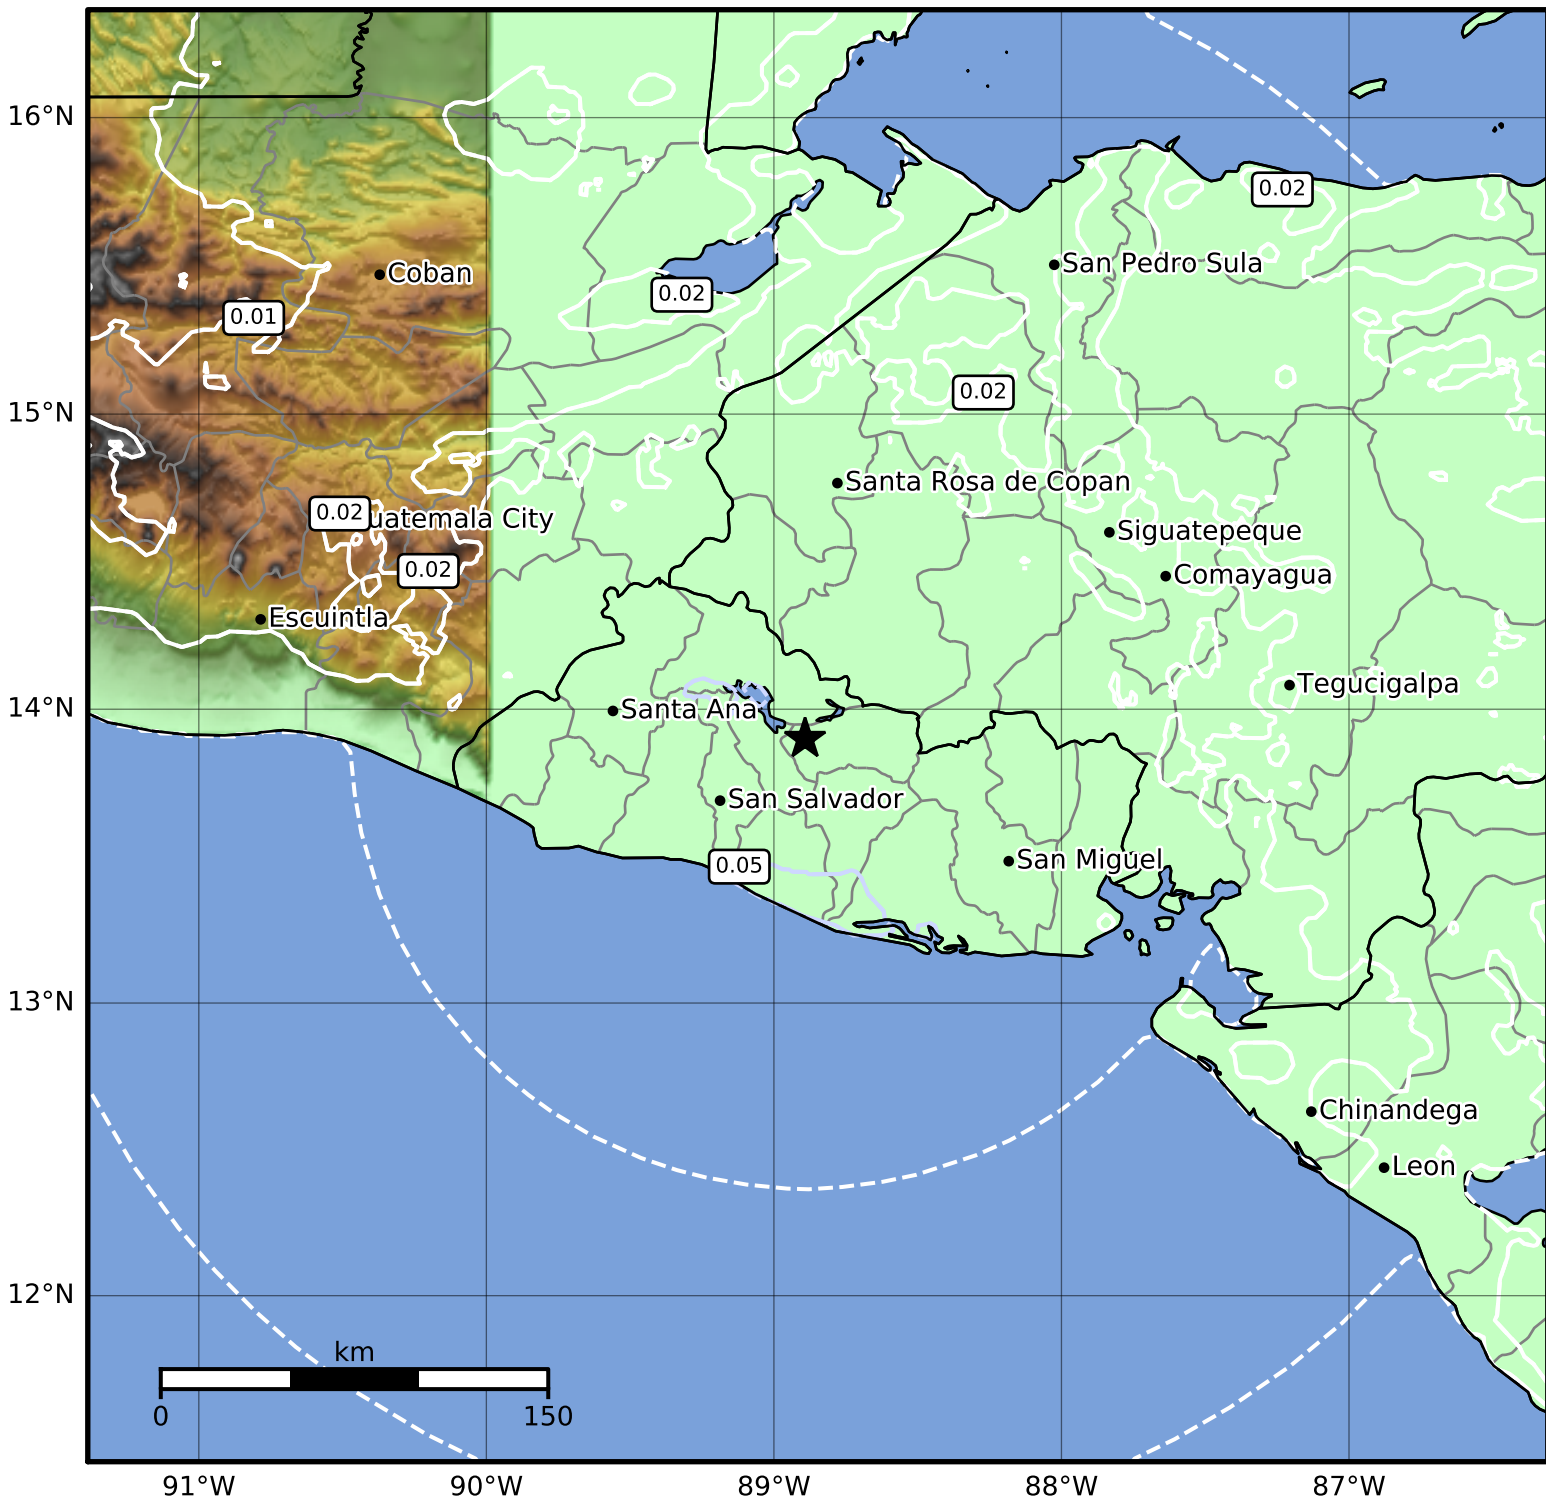

Peak Ground Velocity Map Alaska Earthquake Center  
ShakeMap: 357 km (222 miles) NW of Managua, Nicaragua  
Apr 07, 2024 17:49:37 UTC M5.0 N13.90 W88.89 Depth: 238.1km ID:ak0244id2ccl

Scale based on Worden et al. (2012)

△ Seismic Instrument ○ Reported Intensity

★ Epicenter

Version 1: Processed 2024-04-07T18:19:33Z