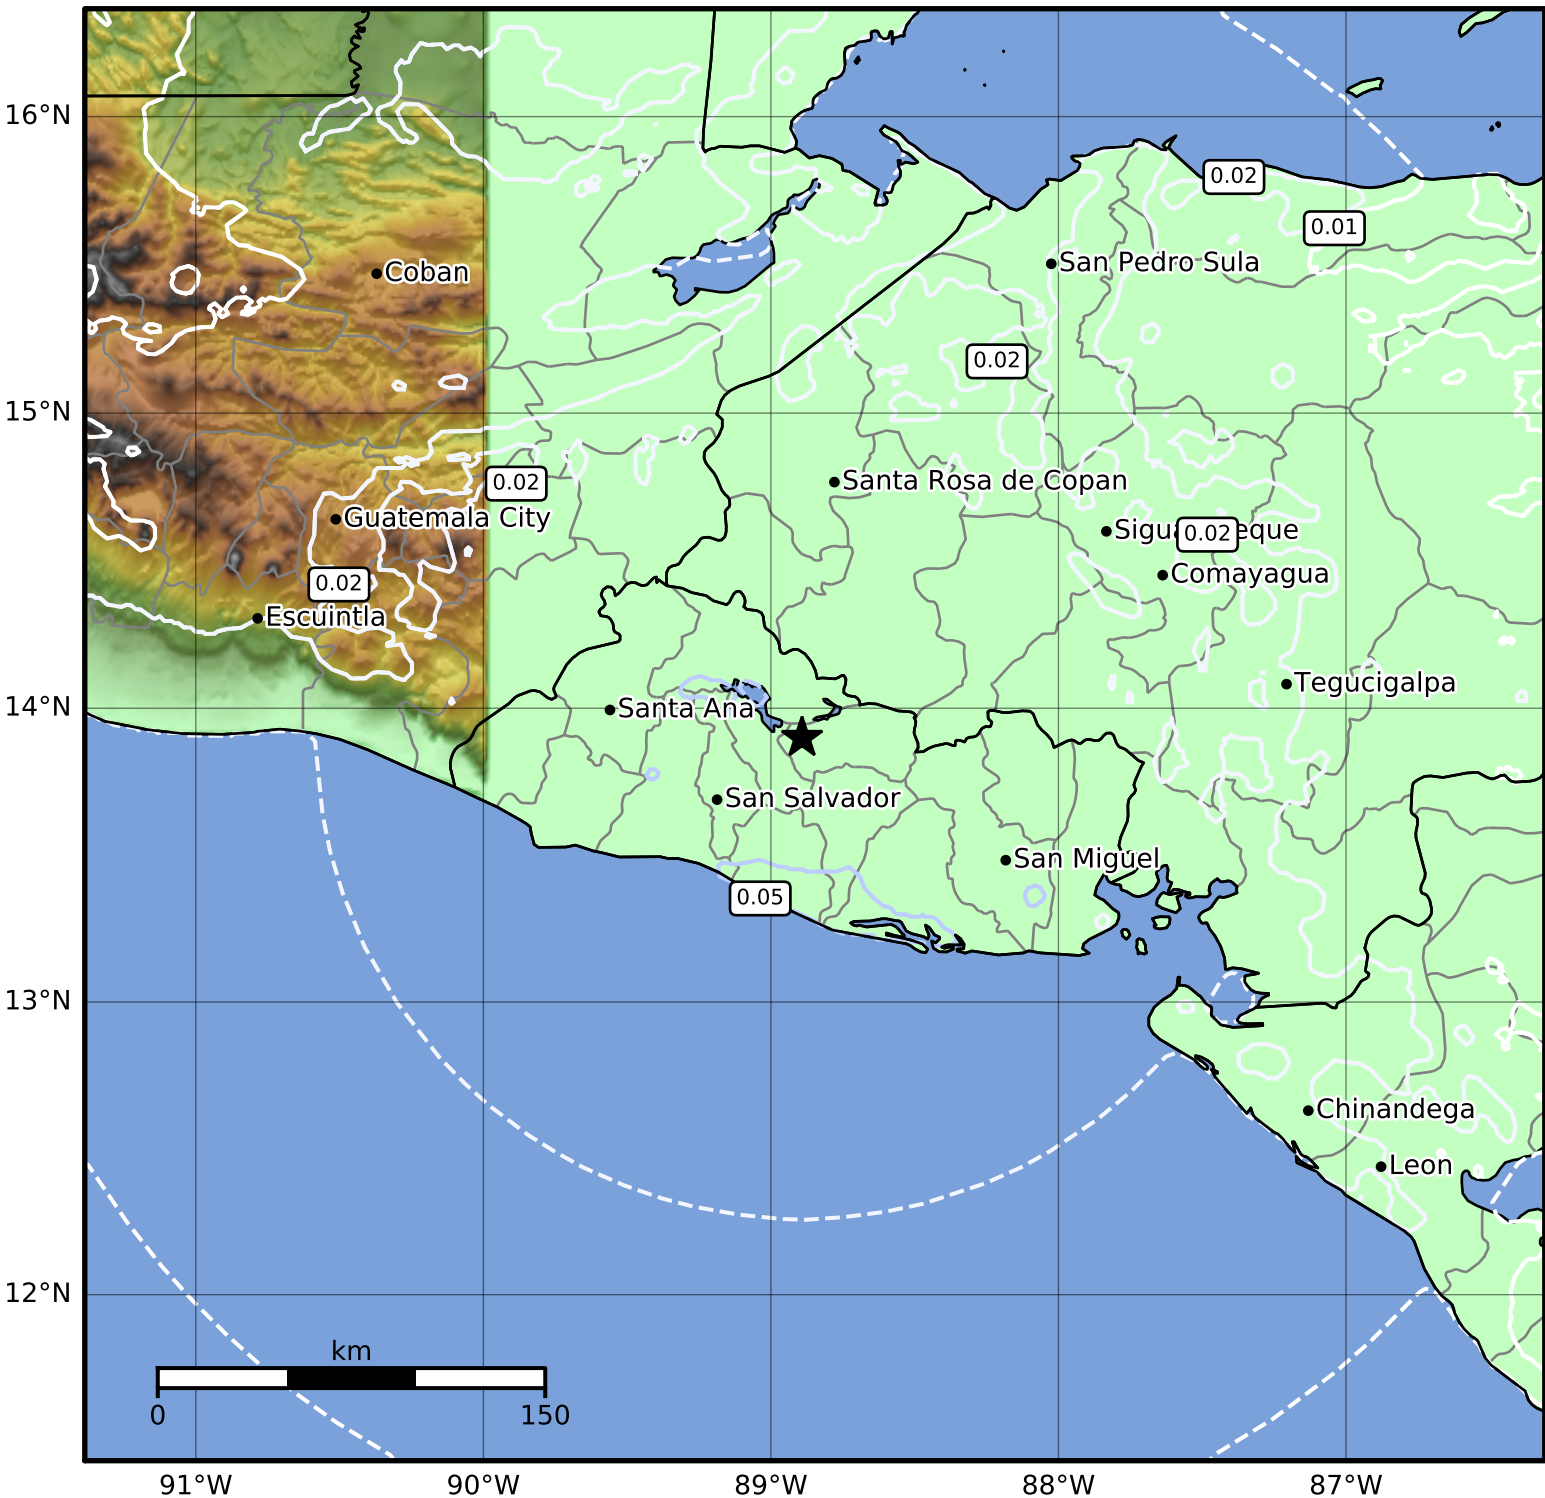

1.0 Second Peak Spectral Acceleration Map Alaska Earthquake Center  
 ShakeMap: 357 km (222 miles) NW of Managua, Nicaragua  
 Apr 07, 2024 17:49:37 UTC M5.0 N13.90 W88.89 Depth: 238.1km ID:ak0244id2ccl

SA(1.0) (%g)	0.1	0.2	0.5	1	2	5	10	20	50	100	200
--------------	-----	-----	-----	---	---	---	----	----	----	-----	-----

Scale based on Worden et al. (2012)

Version 1: Processed 2024-04-07T18:19:33Z

△ Seismic Instrument ○ Reported Intensity

★ Epicenter