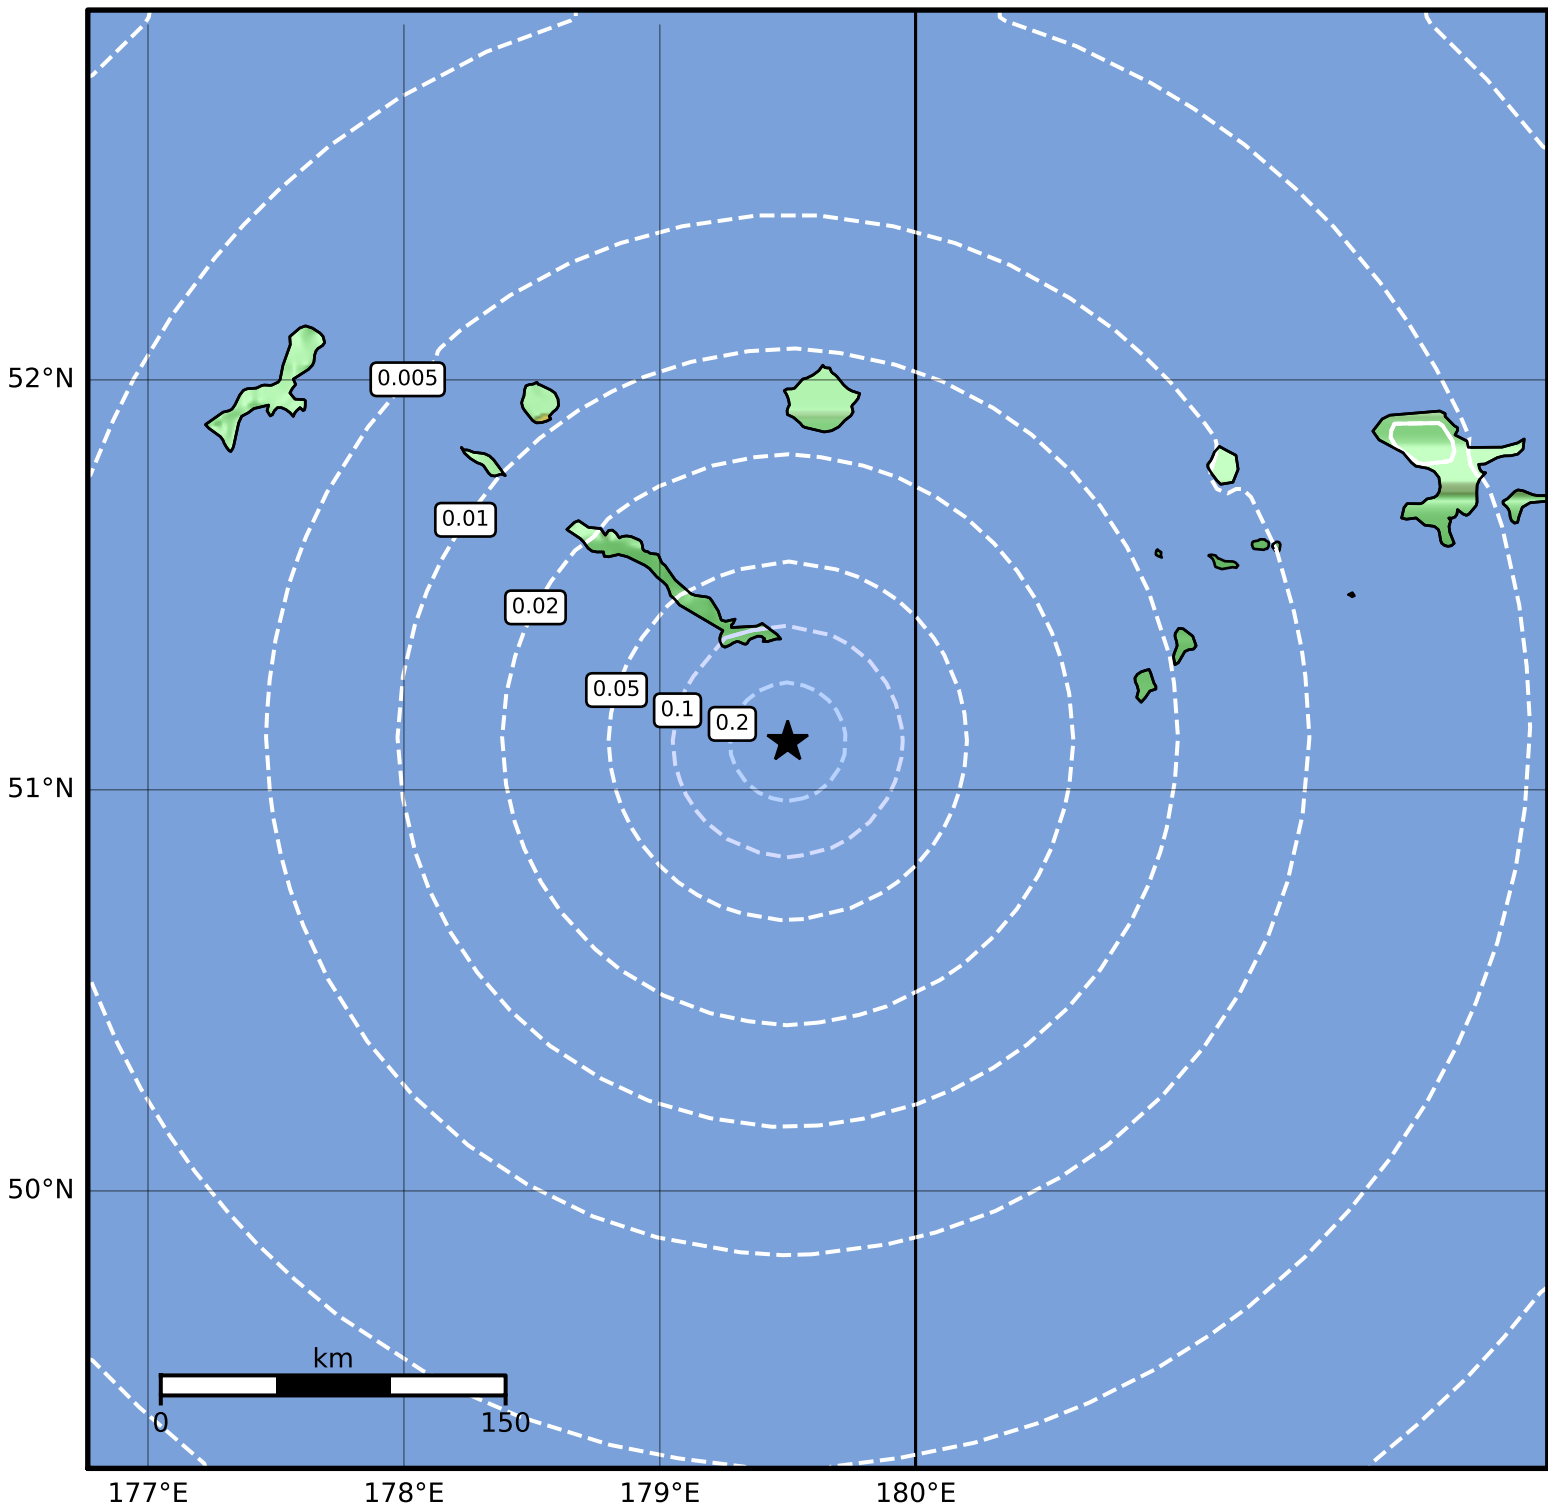

Peak Ground Acceleration Map Alaska Earthquake Center  
ShakeMap: 57 km (35 miles) SE of Amchitka  
Apr 09, 2024 05:19:43 UTC M3.7 N51.12 E179.50 Depth: 23.2km ID:ak0244lgu1dr

PGA (%g)	0.1	0.2	0.5	1	2	5	10	20	50	100	200
----------	-----	-----	-----	---	---	---	----	----	----	-----	-----

Scale based on Worden et al. (2012)

Version 1: Processed 2024-04-09T14:12:44Z

△ Seismic Instrument ○ Reported Intensity

★ Epicenter