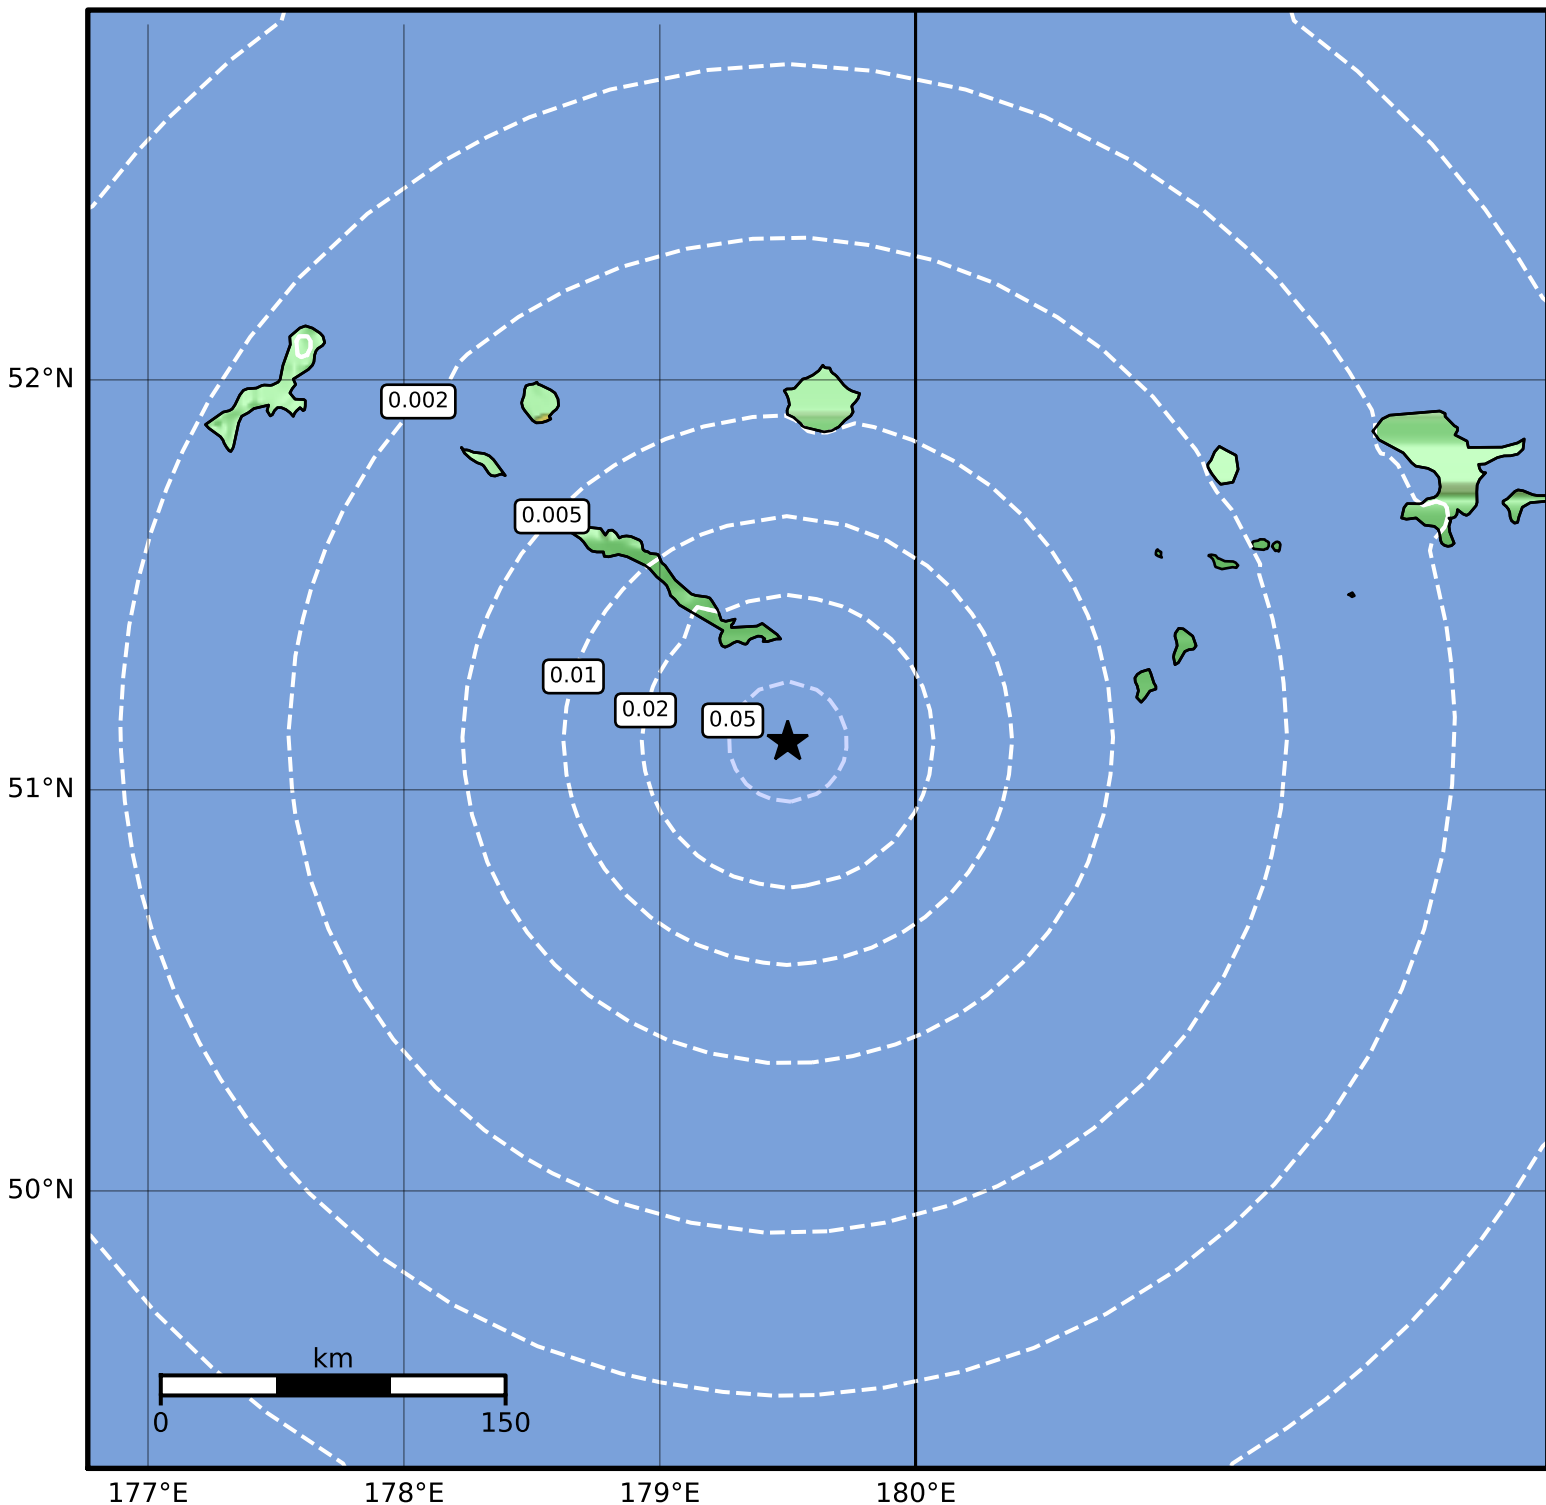

Peak Ground Velocity Map Alaska Earthquake Center
ShakeMap: 57 km (35 miles) SE of Amchitka
Apr 09, 2024 05:19:43 UTC M3.7 N51.12 E179.50 Depth: 23.2km ID:ak0244lgu1dr

PGV (cm/s)	0.1	0.2	0.5	1	2	5	10	20	50	100	200
------------	-----	-----	-----	---	---	---	----	----	----	-----	-----

Scale based on Worden et al. (2012)

Version 1: Processed 2024-04-09T14:12:44Z

△ Seismic Instrument ○ Reported Intensity

★ Epicenter