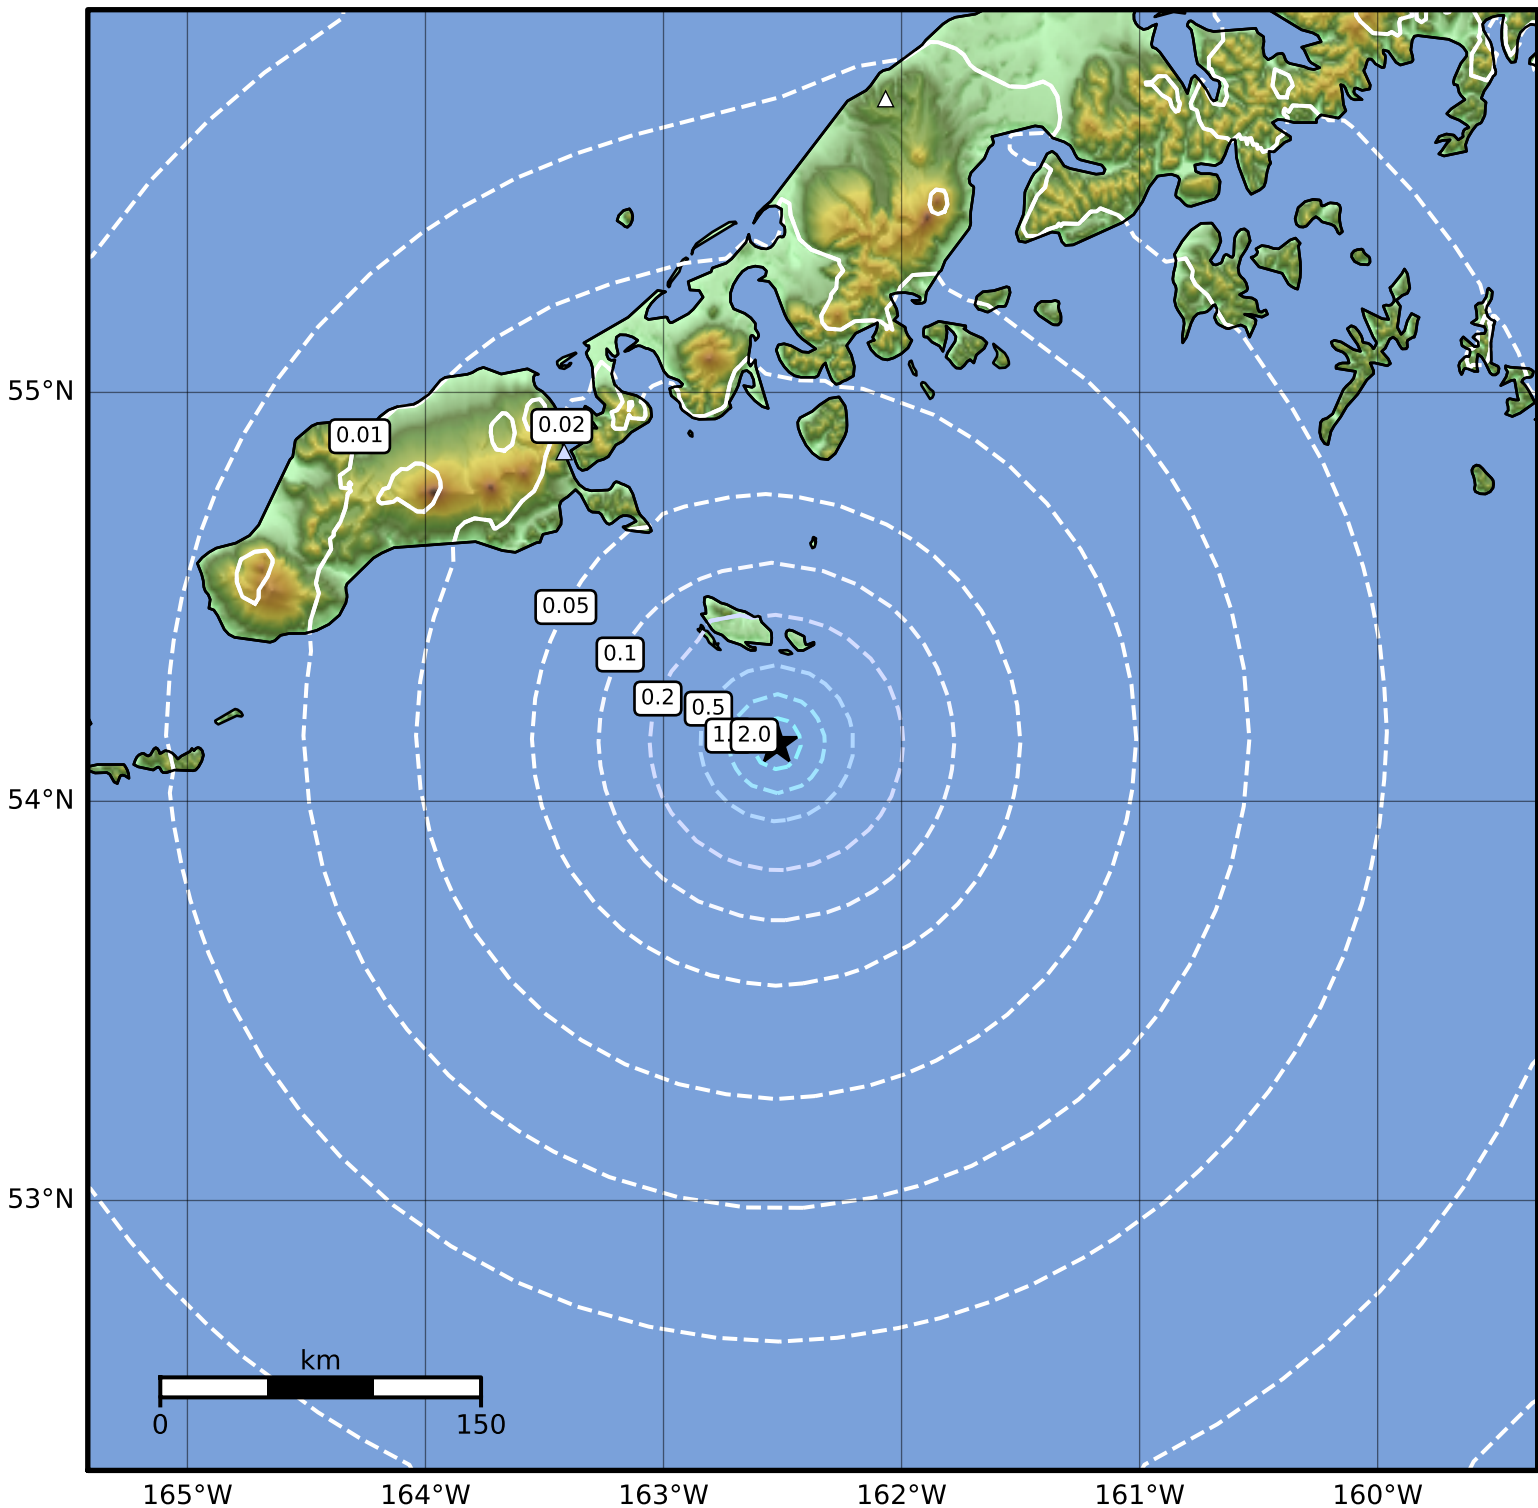

0.3 Second Peak Spectral Acceleration Map Alaska Earthquake Center
 ShakeMap: 97 km (60 miles) SE of False Pass
 Apr 09, 2024 23:03:00 UTC M3.5 N54.14 W162.52 Depth: 8.4km ID:ak0244lrgb1

SA(0.3) (%g)	0.1	0.2	0.5	1	2	5	10	20	50	100	200
---------------------	------------	------------	------------	----------	----------	----------	-----------	-----------	-----------	------------	------------

Scale based on Worden et al. (2012)

Version 1: Processed 2024-04-09T23:06:28Z

△ Seismic Instrument ○ Reported Intensity

★ Epicenter