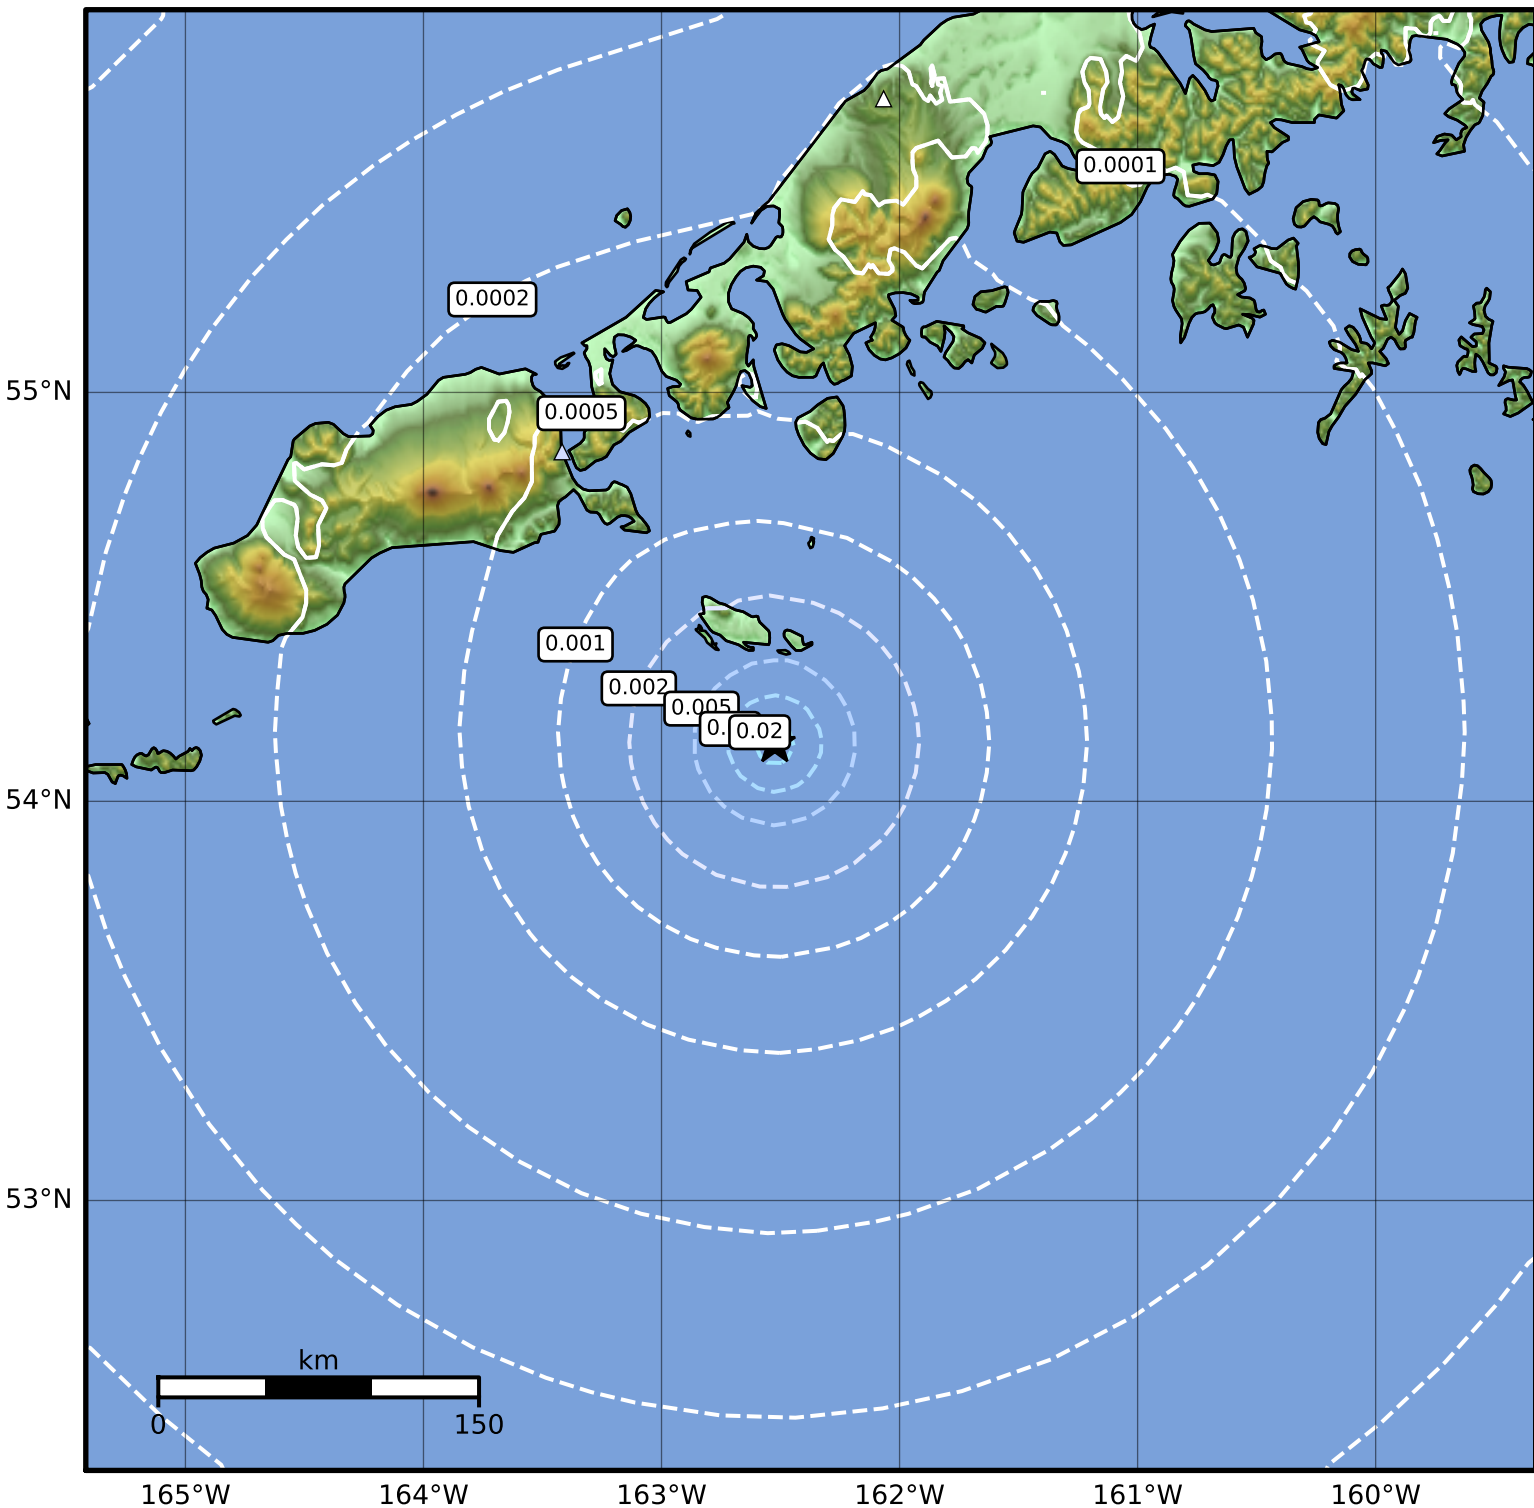

3.0 Second Peak Spectral Acceleration Map Alaska Earthquake Center  
ShakeMap: 97 km (60 miles) SE of False Pass  
Apr 09, 2024 23:03:00 UTC M3.5 N54.14 W162.52 Depth: 8.4km ID:ak0244lrgb1

Scale based on Worden et al. (2012)

Version 1: Processed 2024-04-09T23:06:28Z

△ Seismic Instrument ○ Reported Intensity

★ Epicenter