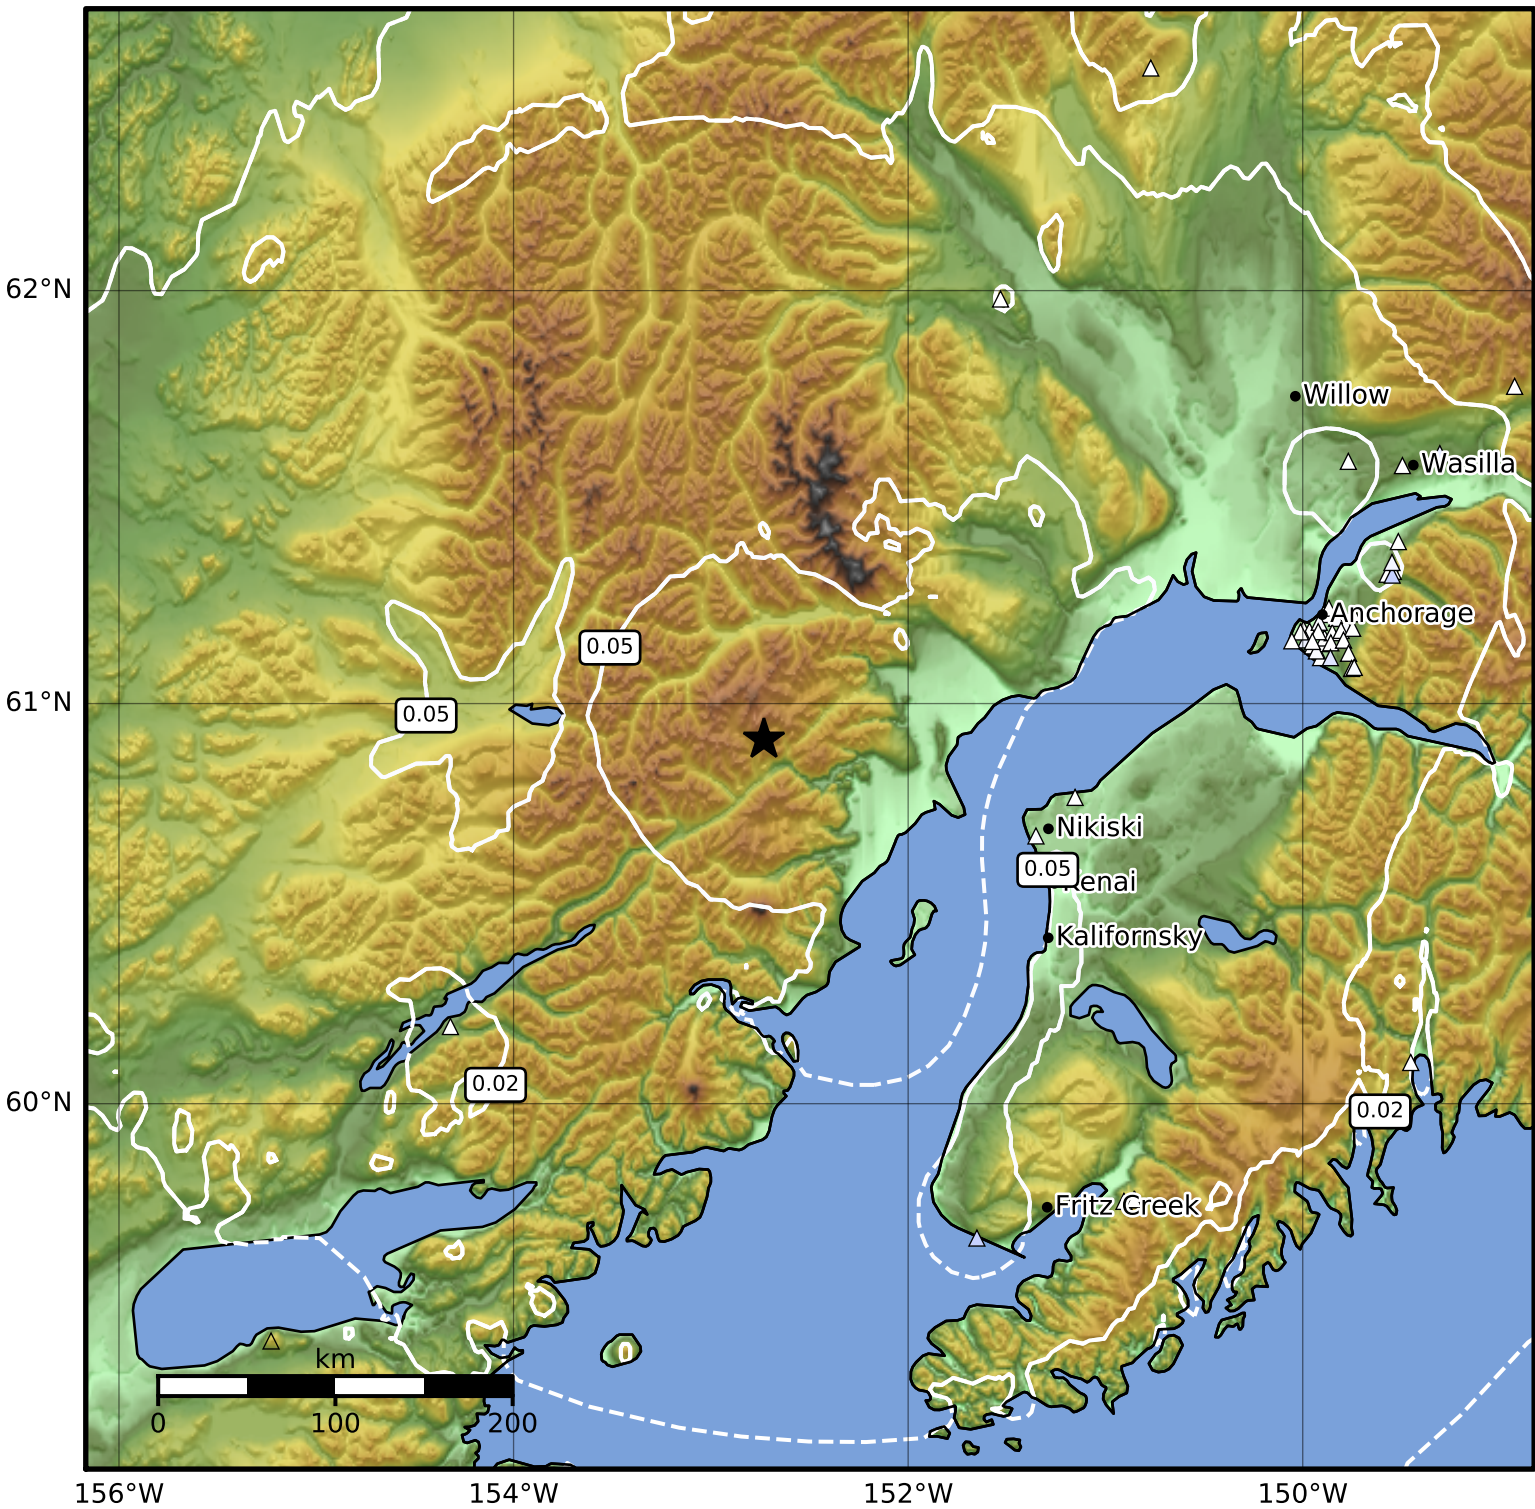

Peak Ground Acceleration Map Alaska Earthquake Center
 ShakeMap: 88 km (55 miles) W of Tyonek
 Apr 11, 2024 07:36:38 UTC M3.9 N60.91 W152.73 Depth: 148.3km ID:ak0244ot78al

PGA (%g)	0.1	0.2	0.5	1	2	5	10	20	50	100	200
----------	-----	-----	-----	---	---	---	----	----	----	-----	-----

Scale based on Worden et al. (2012)

△ Seismic Instrument ○ Reported Intensity

★ Epicenter

Version 1: Processed 2024-04-11T08:09:55Z