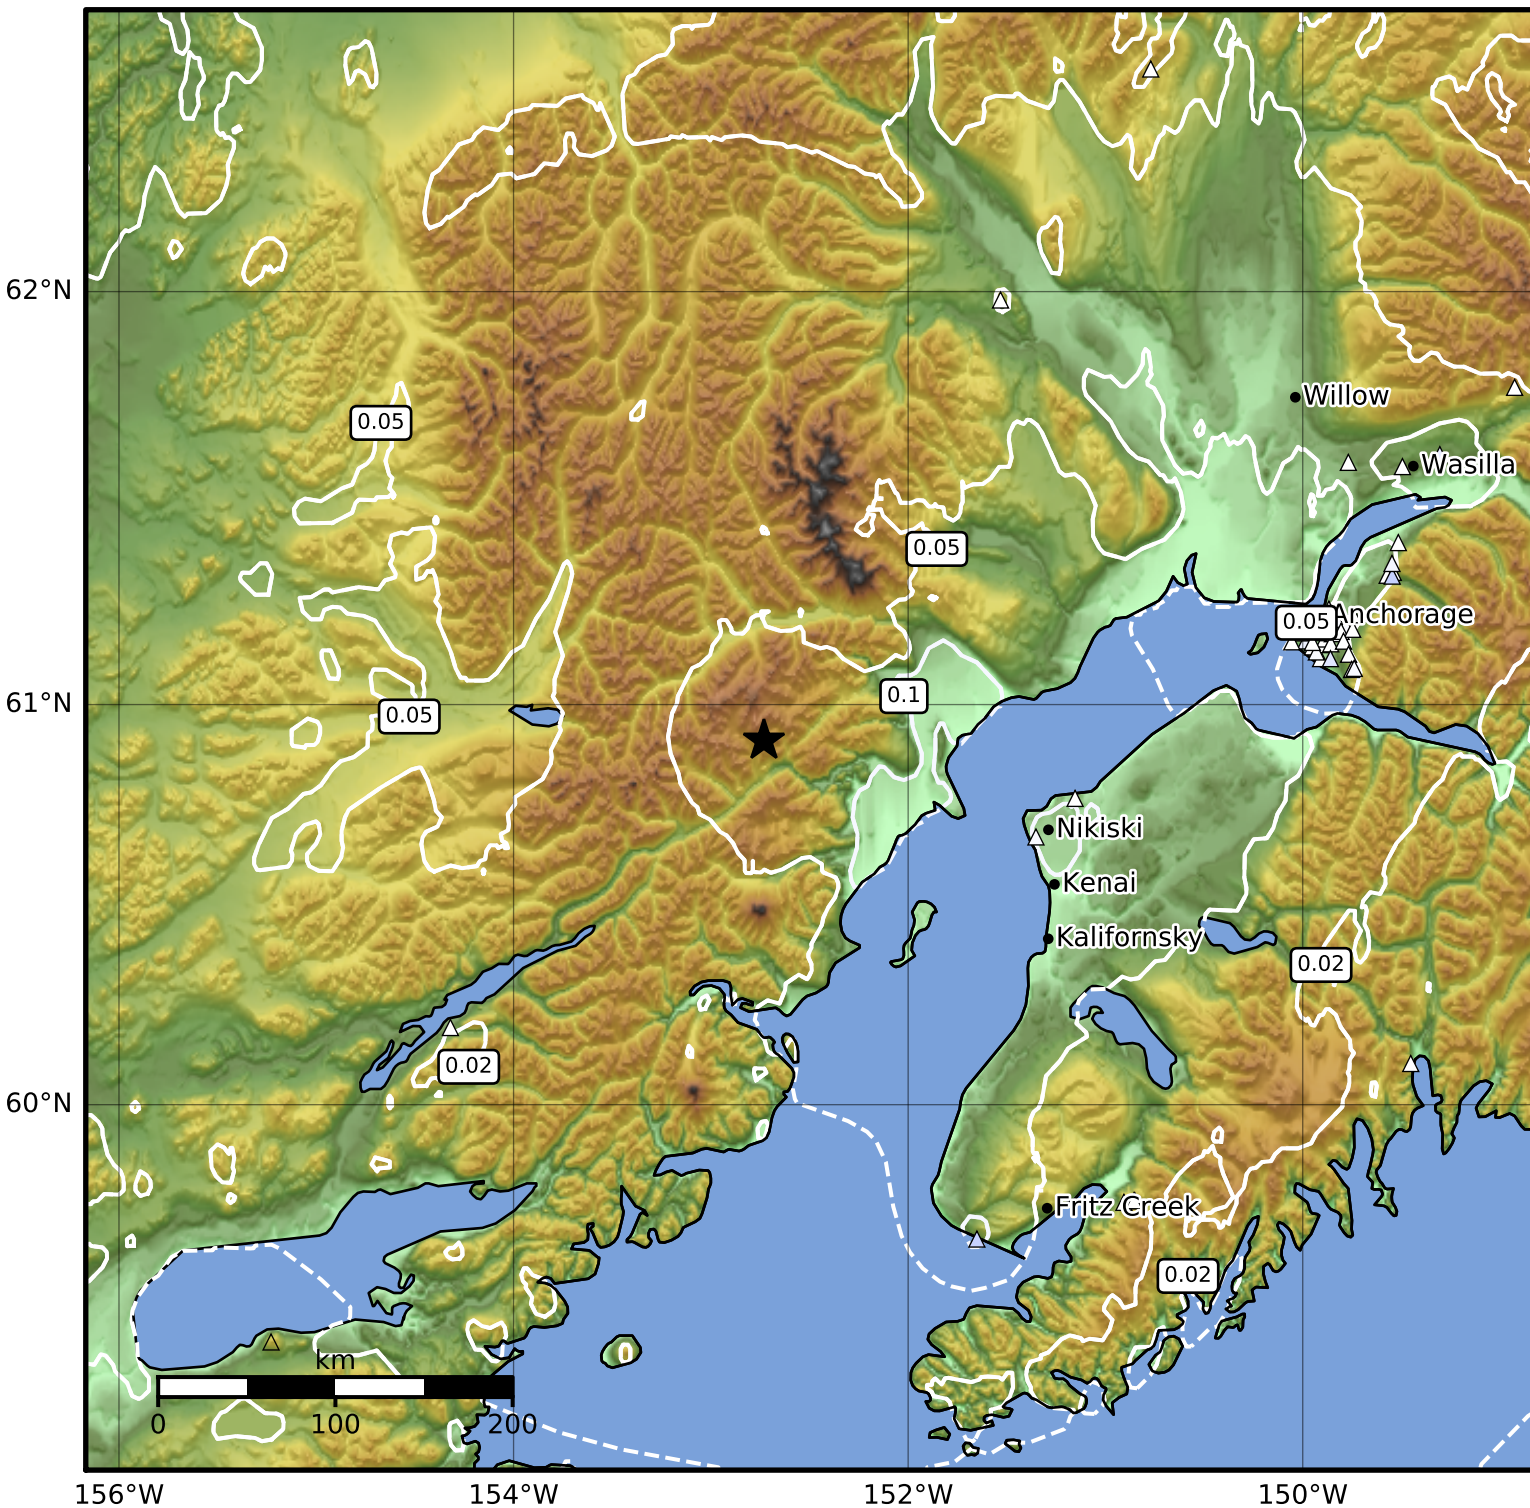

0.3 Second Peak Spectral Acceleration Map Alaska Earthquake Center
 ShakeMap: 88 km (55 miles) W of Tyonek
 Apr 11, 2024 07:36:38 UTC M3.9 N60.91 W152.73 Depth: 148.3km ID:ak0244ot78al

SA(0.3) (%g)	0.1	0.2	0.5	1	2	5	10	20	50	100	200
--------------	-----	-----	-----	---	---	---	----	----	----	-----	-----