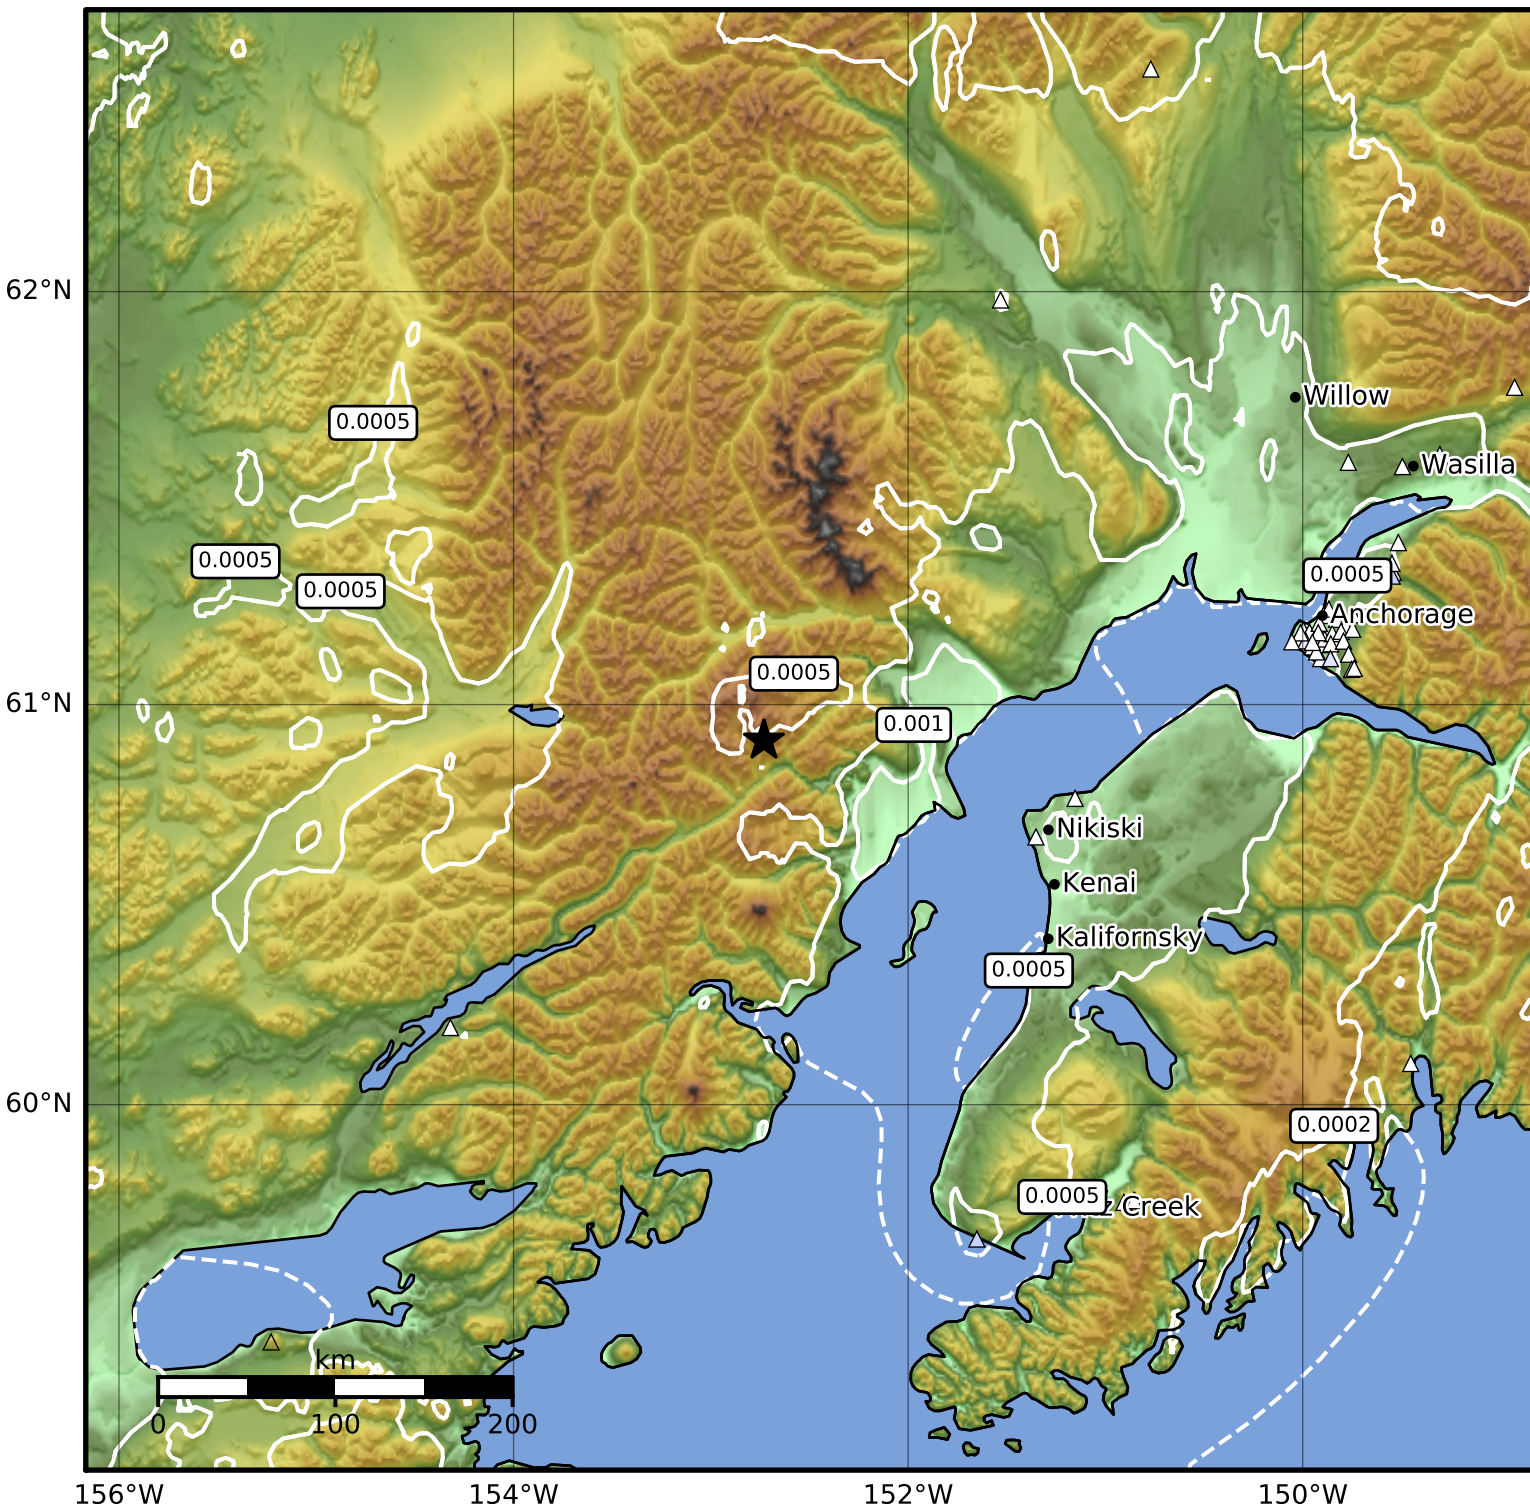

3.0 Second Peak Spectral Acceleration Map Alaska Earthquake Center
 ShakeMap: 88 km (55 miles) W of Tyonek
 Apr 11, 2024 07:36:38 UTC M3.9 N60.91 W152.73 Depth: 148.3km ID:ak0244ot78al

SA(3.0) (%g)	0.1	0.2	0.5	1	2	5	10	20	50
--------------	-----	-----	-----	---	---	---	----	----	----

Scale based on Worden et al. (2012)

Version 1: Processed 2024-04-11T08:09:55Z

△ Seismic Instrument ○ Reported Intensity

★ Epicenter