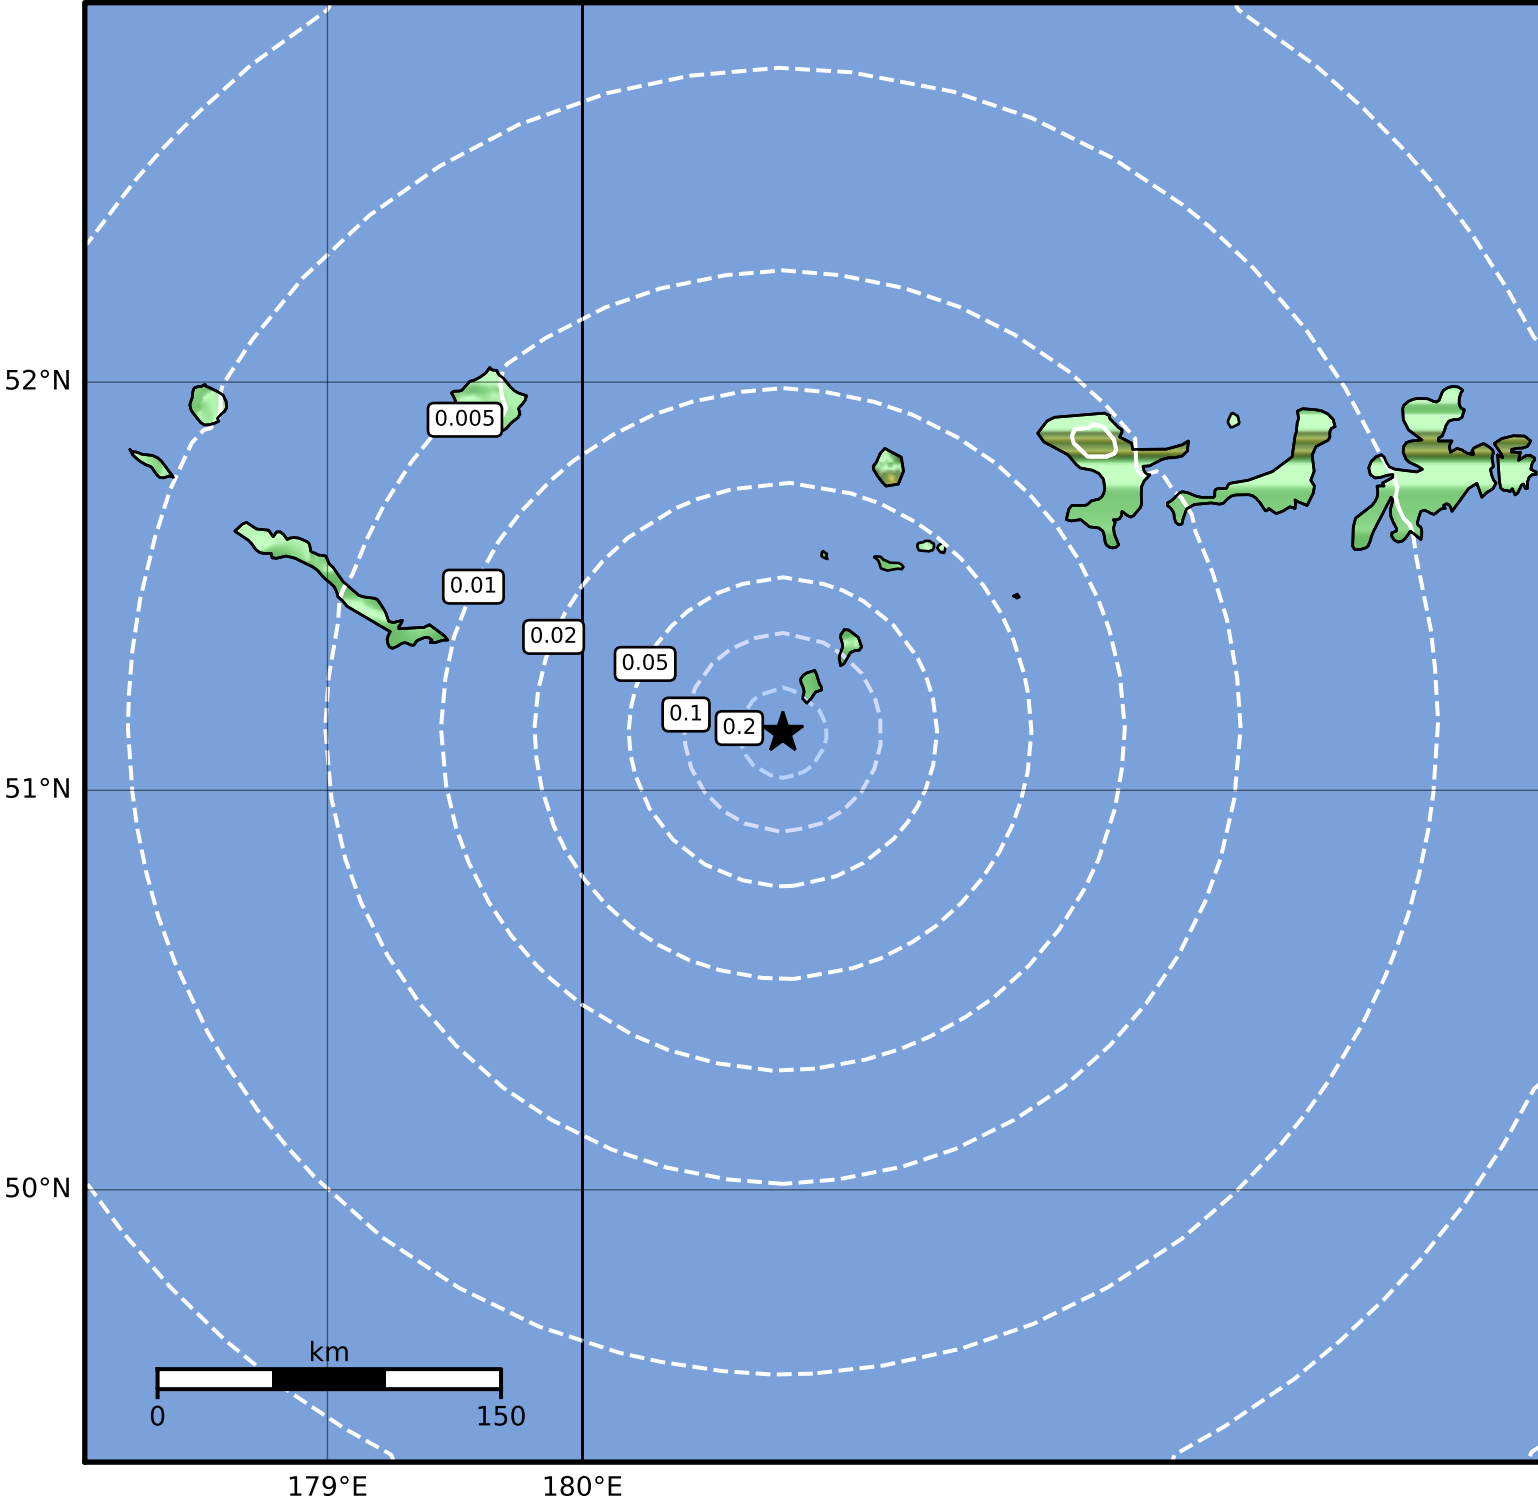

Peak Ground Acceleration Map Alaska Earthquake Center
 ShakeMap: 131 km (81 miles) ESE of Amchitka
 Apr 14, 2024 03:23:02 UTC M3.6 N51.14 W179.21 Depth: 21.9km ID:ak0244tpcoam

PGA (%g)	0.1	0.2	0.5	1	2	5	10	20	50	100	200
----------	-----	-----	-----	---	---	---	----	----	----	-----	-----

Scale based on Worden et al. (2012)

Version 2: Processed 2024-04-14T05:48:37Z

△ Seismic Instrument ○ Reported Intensity

★ Epicenter