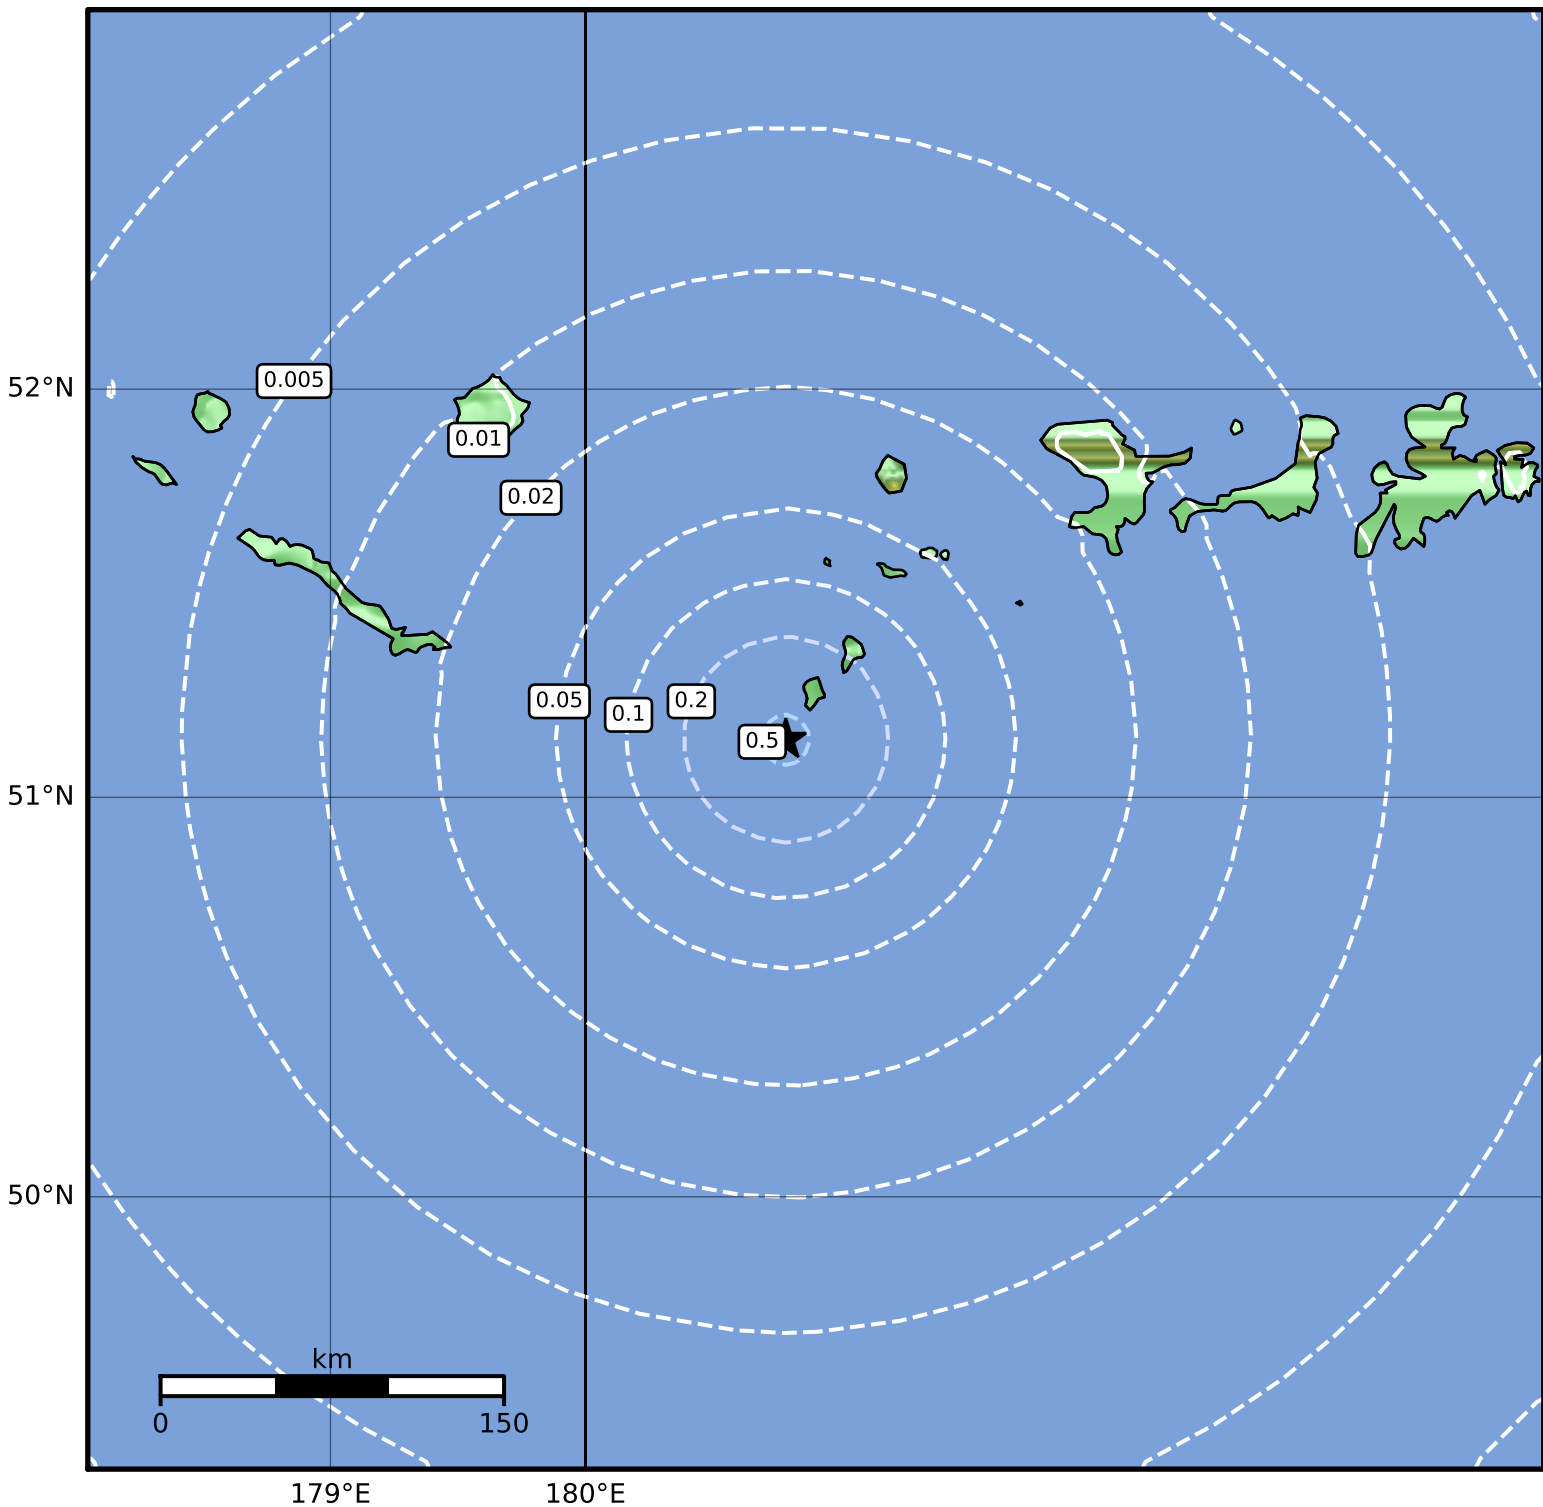

0.3 Second Peak Spectral Acceleration Map Alaska Earthquake Center
 ShakeMap: 131 km (81 miles) ESE of Amchitka
 Apr 14, 2024 03:23:02 UTC M3.6 N51.14 W179.21 Depth: 21.9km ID:ak0244tpcoam

SA(0.3) (%g)	0.1	0.2	0.5	1	2	5	10	20	50	100	200
--------------	-----	-----	-----	---	---	---	----	----	----	-----	-----

Scale based on Worden et al. (2012)

Version 2: Processed 2024-04-14T05:48:37Z

△ Seismic Instrument ○ Reported Intensity

★ Epicenter