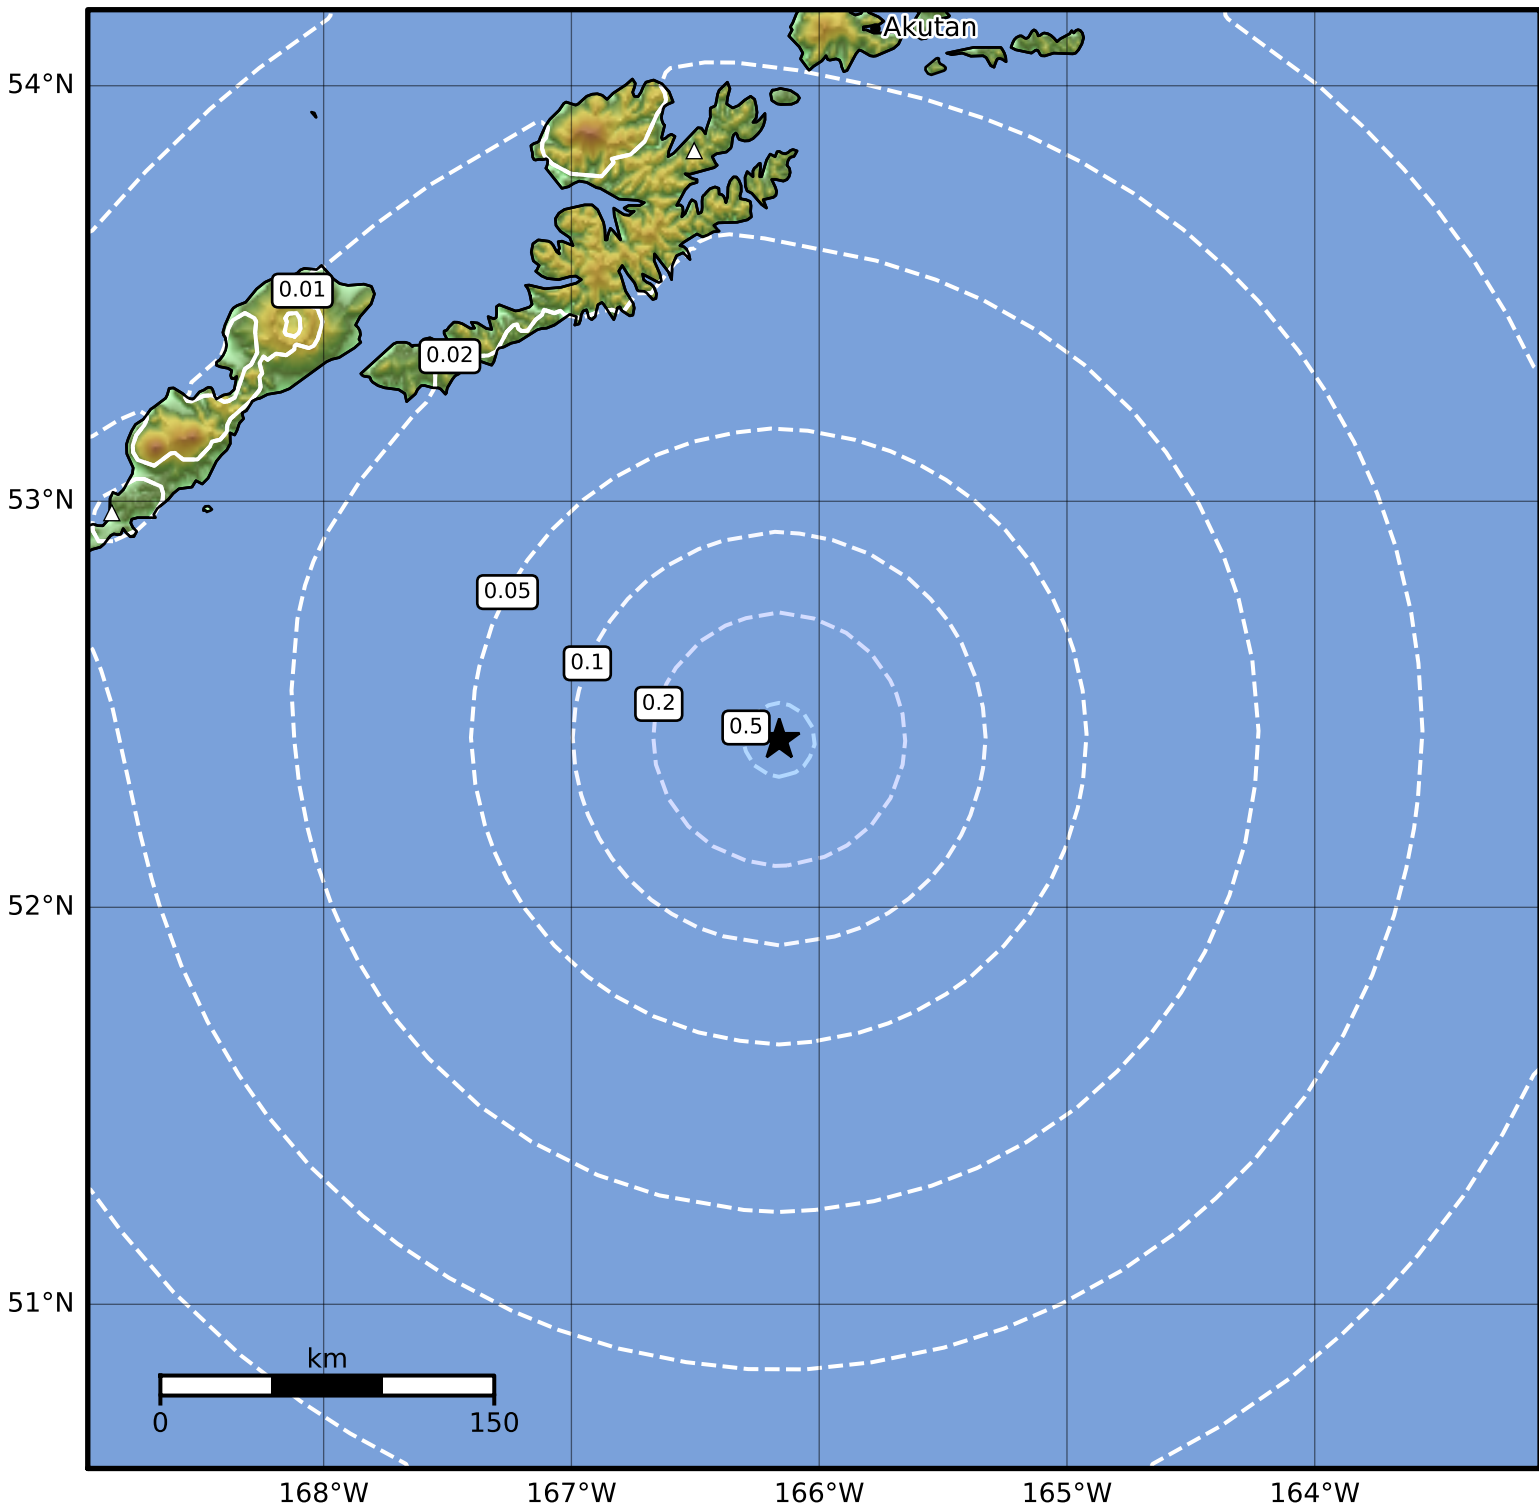

0.3 Second Peak Spectral Acceleration Map Alaska Earthquake Center
 ShakeMap: 164 km (102 miles) S of Unalaska
 Apr 16, 2024 20:33:09 UTC M3.7 N52.42 W166.16 Depth: 26.3km ID:ak0244xalw4y

SA(0.3) (%g)	0.1	0.2	0.5	1	2	5	10	20	50	100	200
--------------	-----	-----	-----	---	---	---	----	----	----	-----	-----

Scale based on Worden et al. (2012)

Version 2: Processed 2024-04-17T07:23:11Z

△ Seismic Instrument ○ Reported Intensity

★ Epicenter