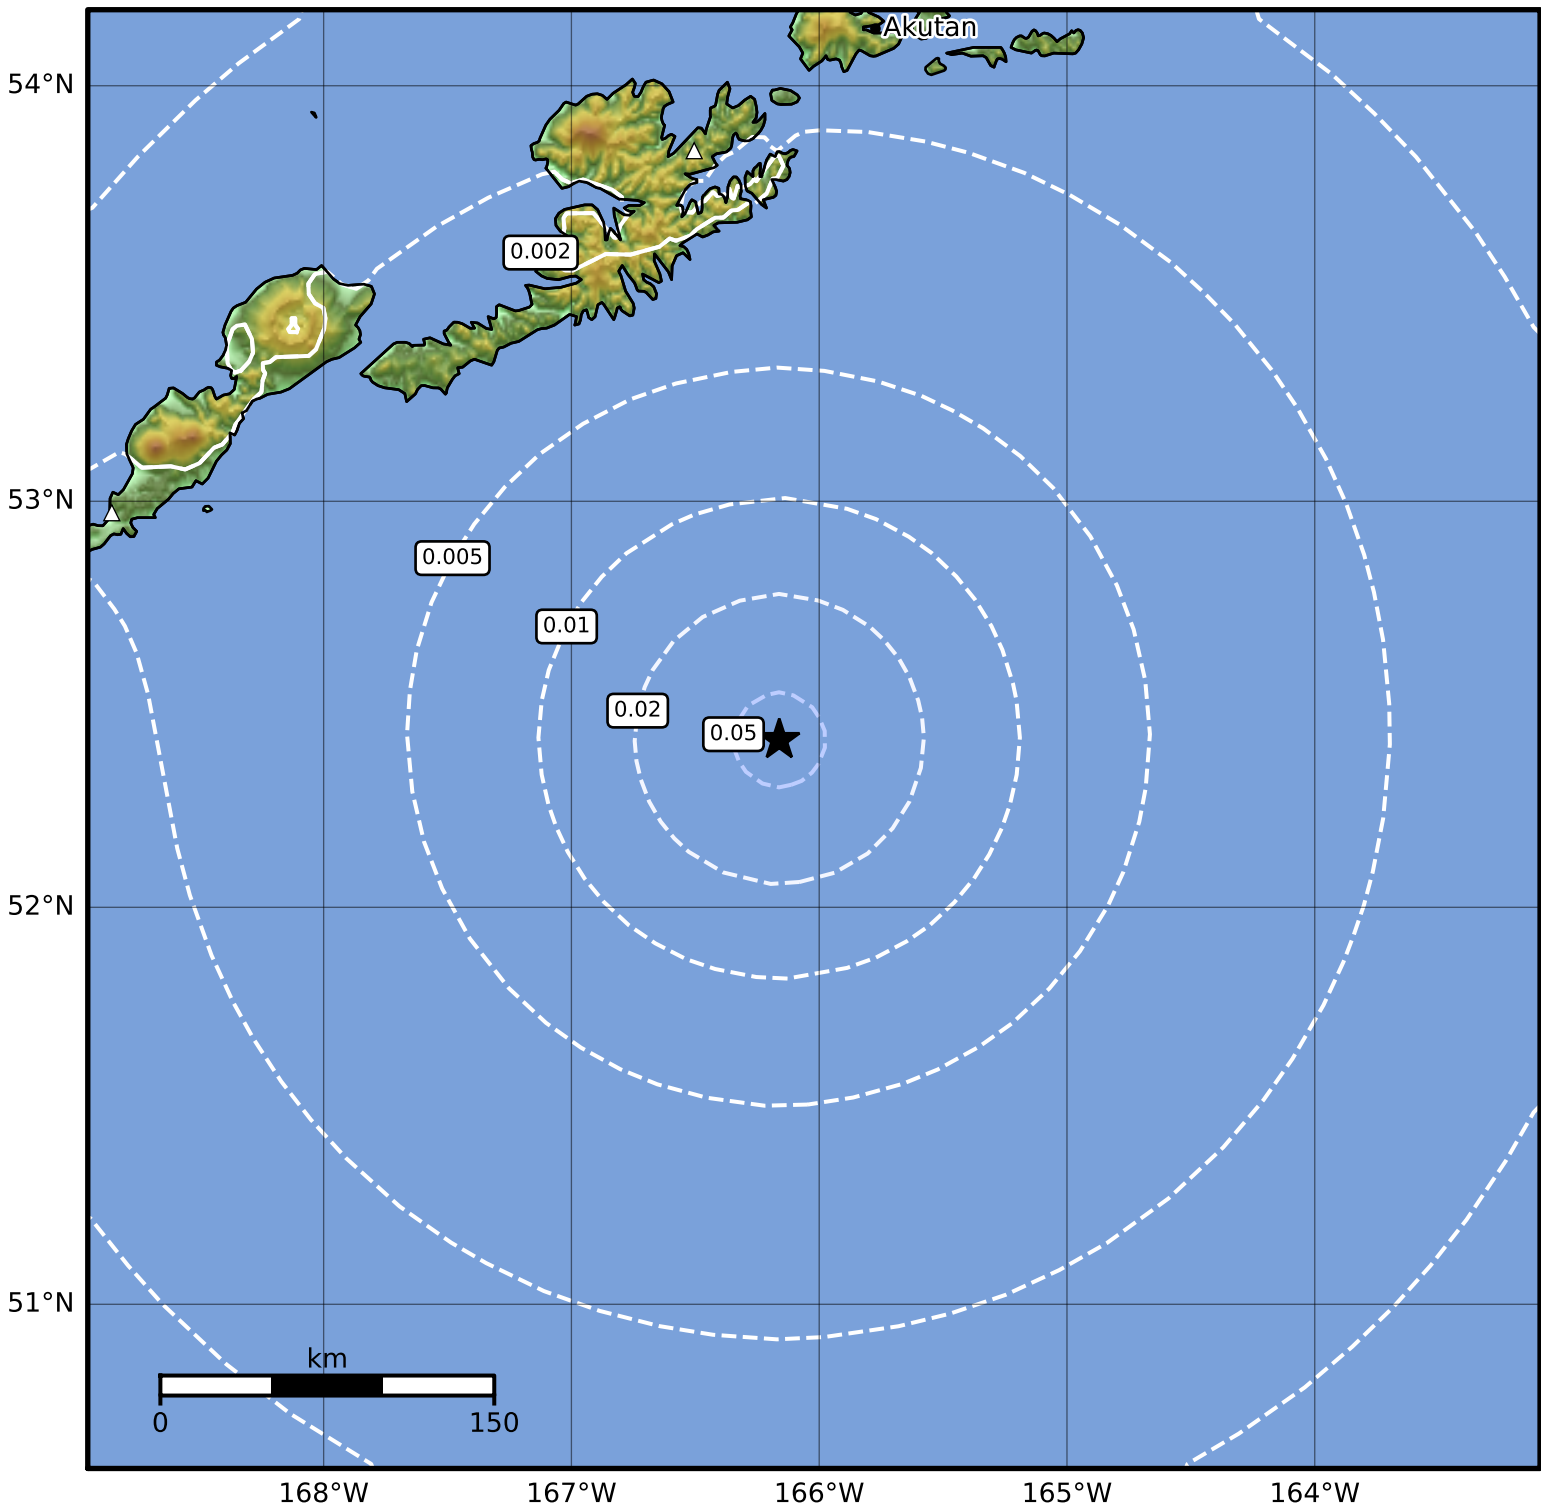

1.0 Second Peak Spectral Acceleration Map Alaska Earthquake Center  
 ShakeMap: 164 km (102 miles) S of Unalaska  
 Apr 16, 2024 20:33:09 UTC M3.7 N52.42 W166.16 Depth: 26.3km ID:ak0244xalw4y

SA(1.0) (%g)	0.1	0.2	0.5	1	2	5	10	20	50	100	200
--------------	-----	-----	-----	---	---	---	----	----	----	-----	-----

Scale based on Worden et al. (2012)

Version 2: Processed 2024-04-17T07:23:11Z

△ Seismic Instrument ○ Reported Intensity

★ Epicenter