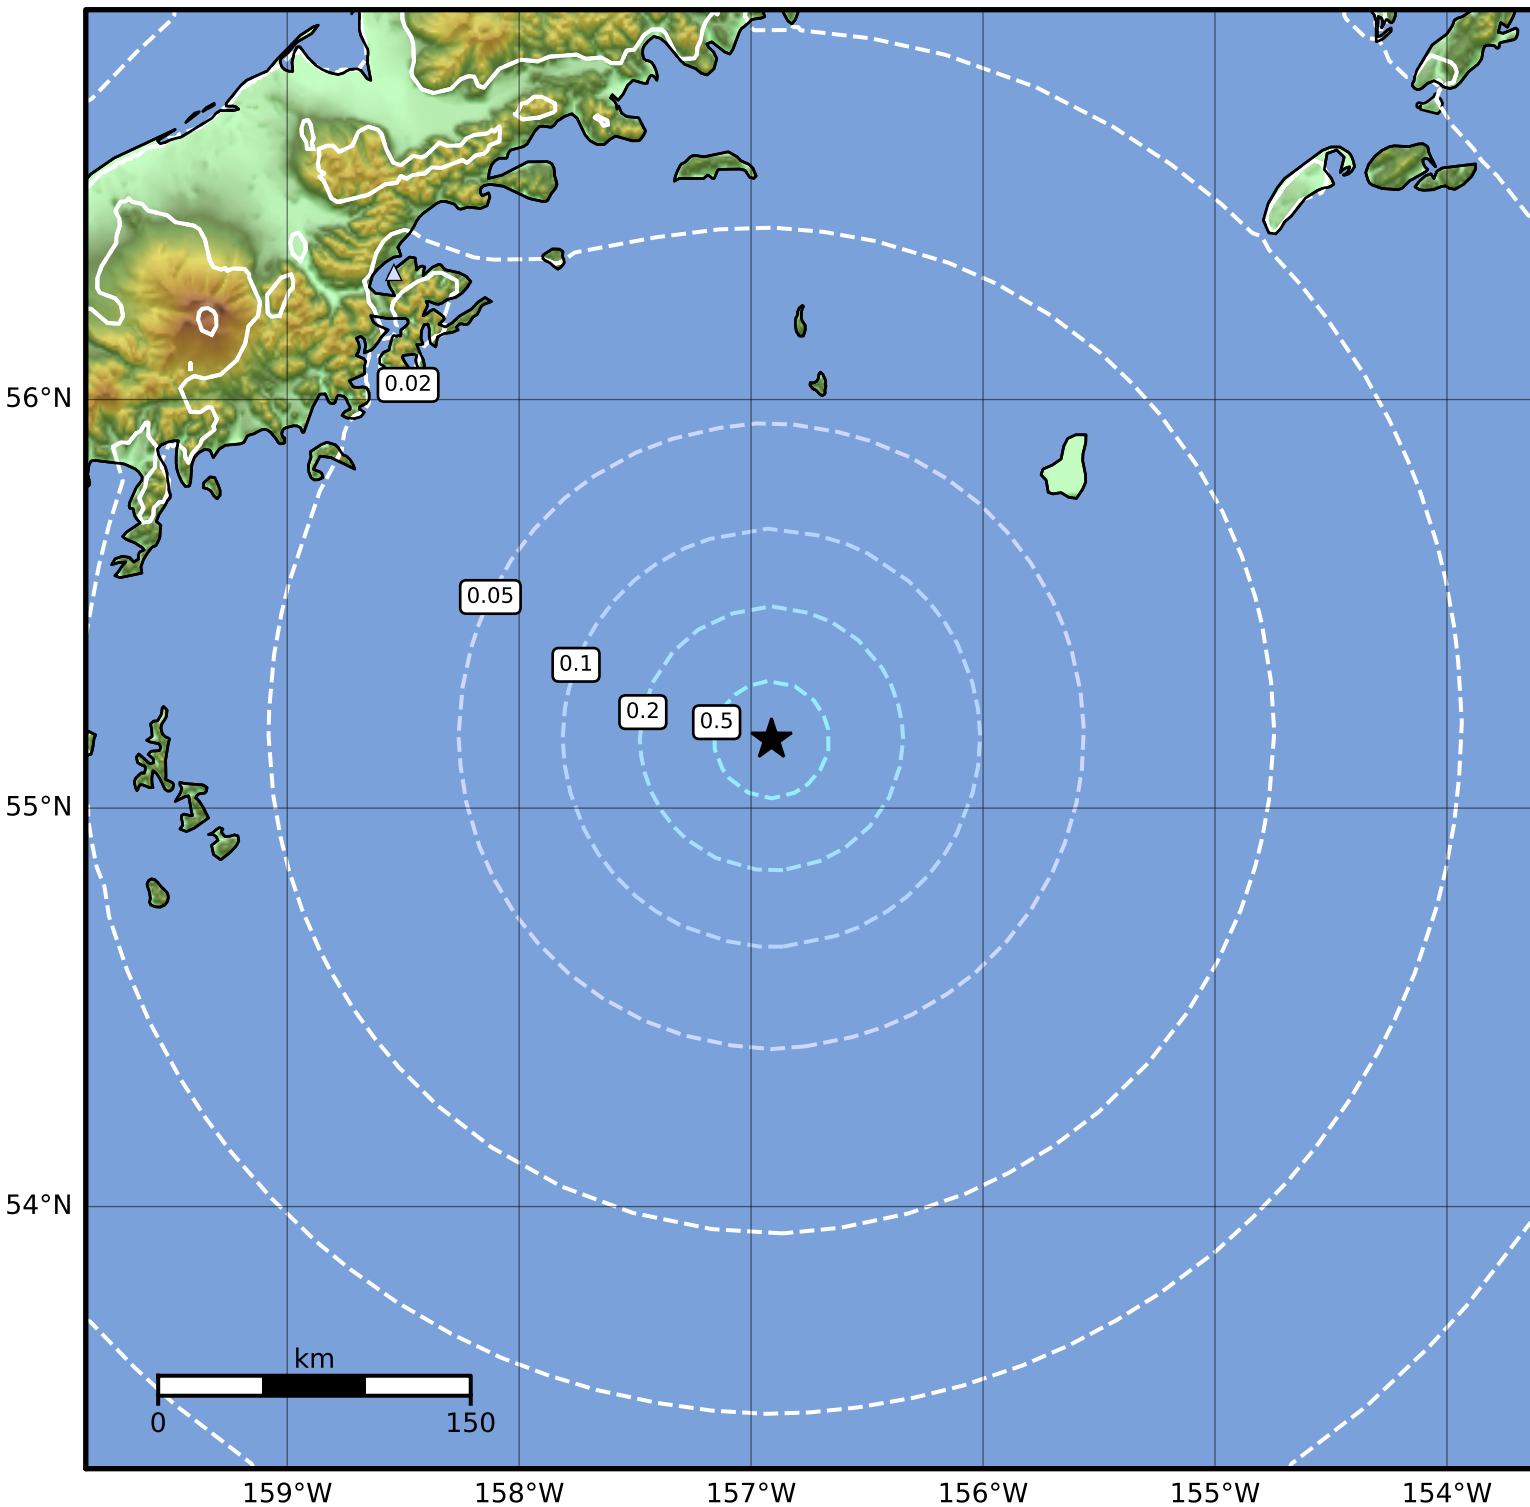

Peak Ground Velocity Map Alaska Earthquake Center  
ShakeMap: 156 km (97 miles) SE of Chignik  
Apr 19, 2024 07:27:33 UTC M4.6 N55.17 W156.91 Depth: 15.8km ID:ak024521g2jy

PGV (cm/s)	0.1	0.2	0.5	1	2	5	10	20	50	100	200
------------	-----	-----	-----	---	---	---	----	----	----	-----	-----

Scale based on Worden et al. (2012)

△ Seismic Instrument ○ Reported Intensity

★ Epicenter

Version 2: Processed 2024-04-19T12:59:39Z