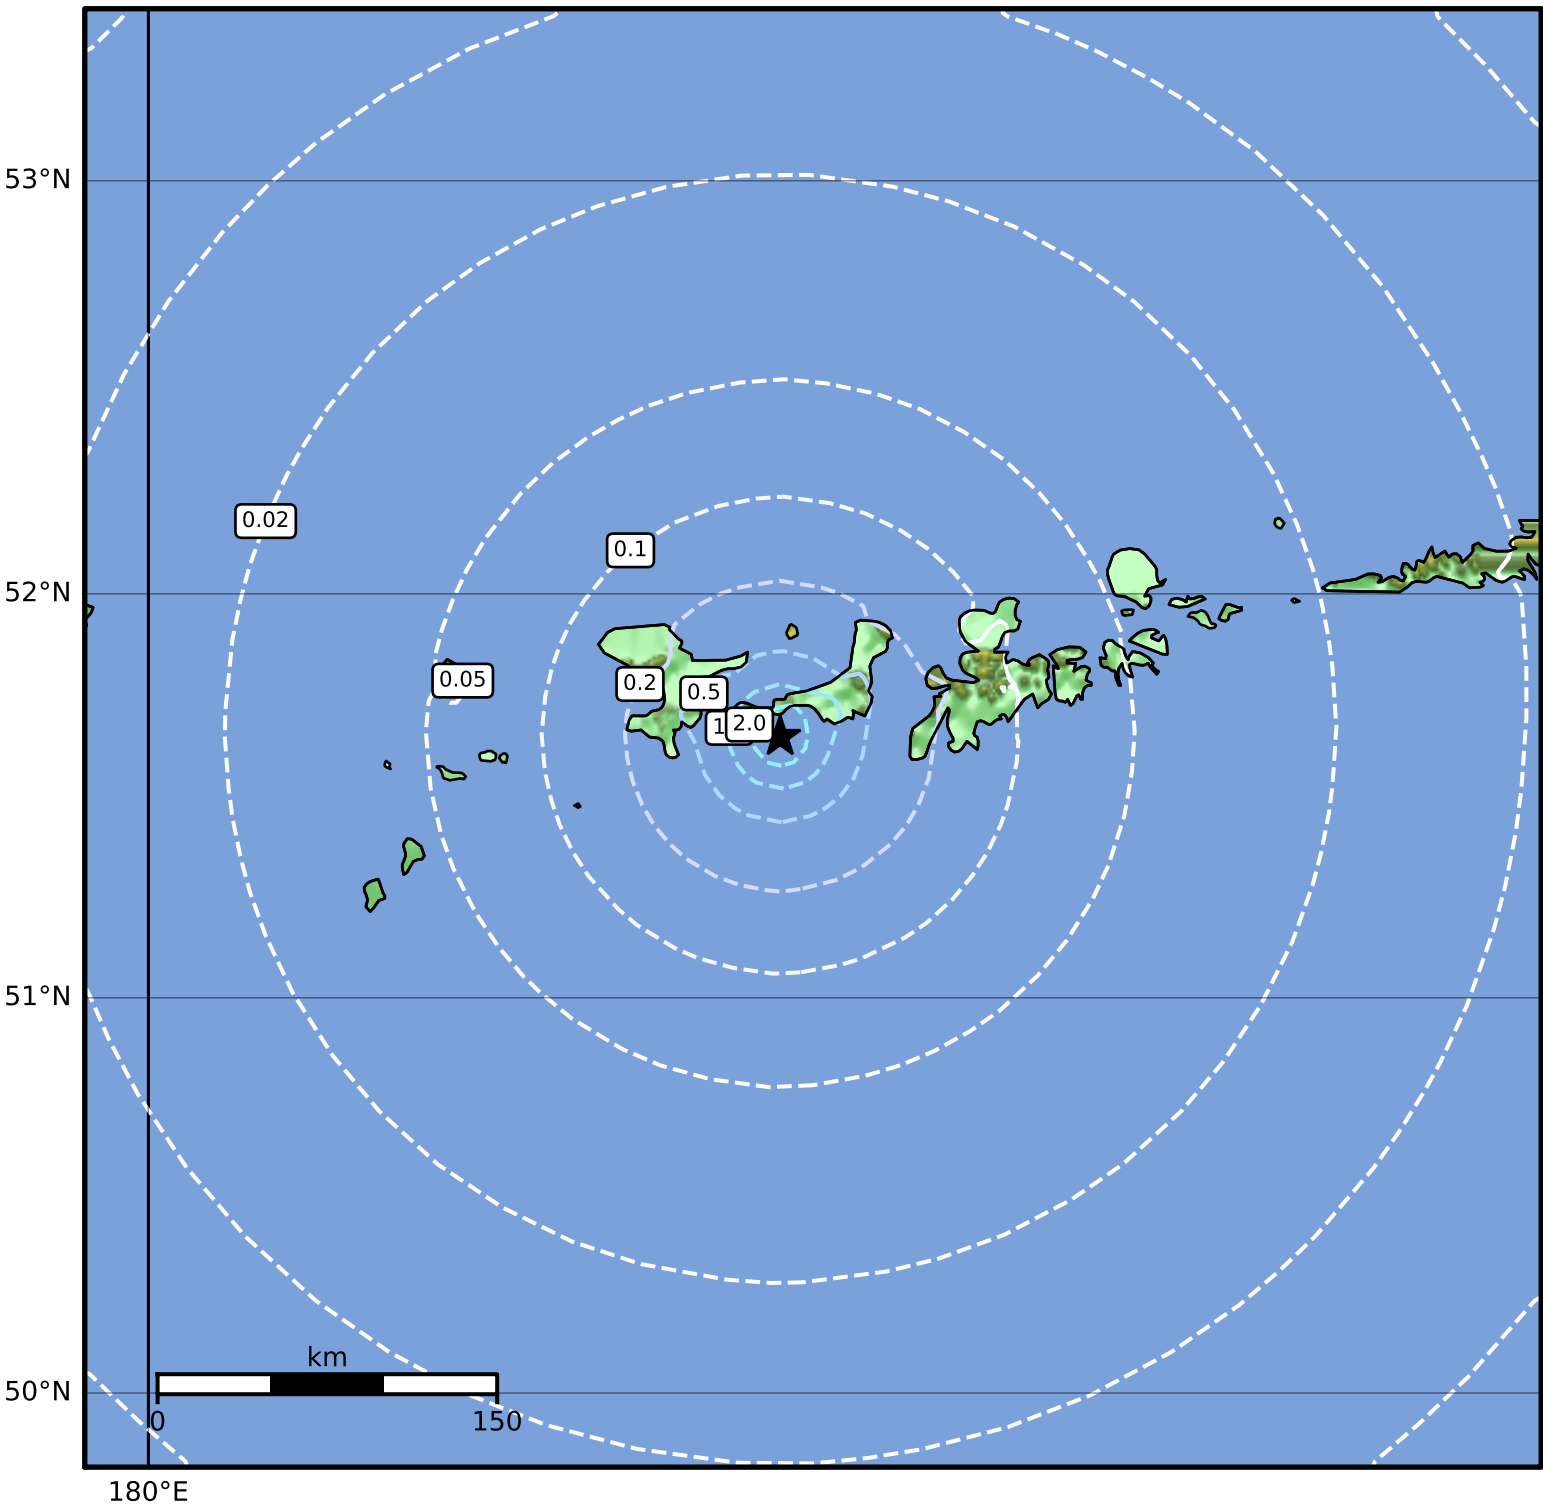

0.3 Second Peak Spectral Acceleration Map Alaska Earthquake Center
 ShakeMap: 63 km (39 miles) WSW of Adak
 Apr 19, 2024 12:53:54 UTC M3.9 N51.65 W177.49 Depth: 2.4km ID:ak024524kuqp

SA(0.3) (%g)	0.1	0.2	0.5	1	2	5	10	20	50	100	200
--------------	-----	-----	-----	---	---	---	----	----	----	-----	-----

Scale based on Worden et al. (2012)

Version 1: Processed 2024-04-19T13:04:26Z

△ Seismic Instrument ○ Reported Intensity

★ Epicenter