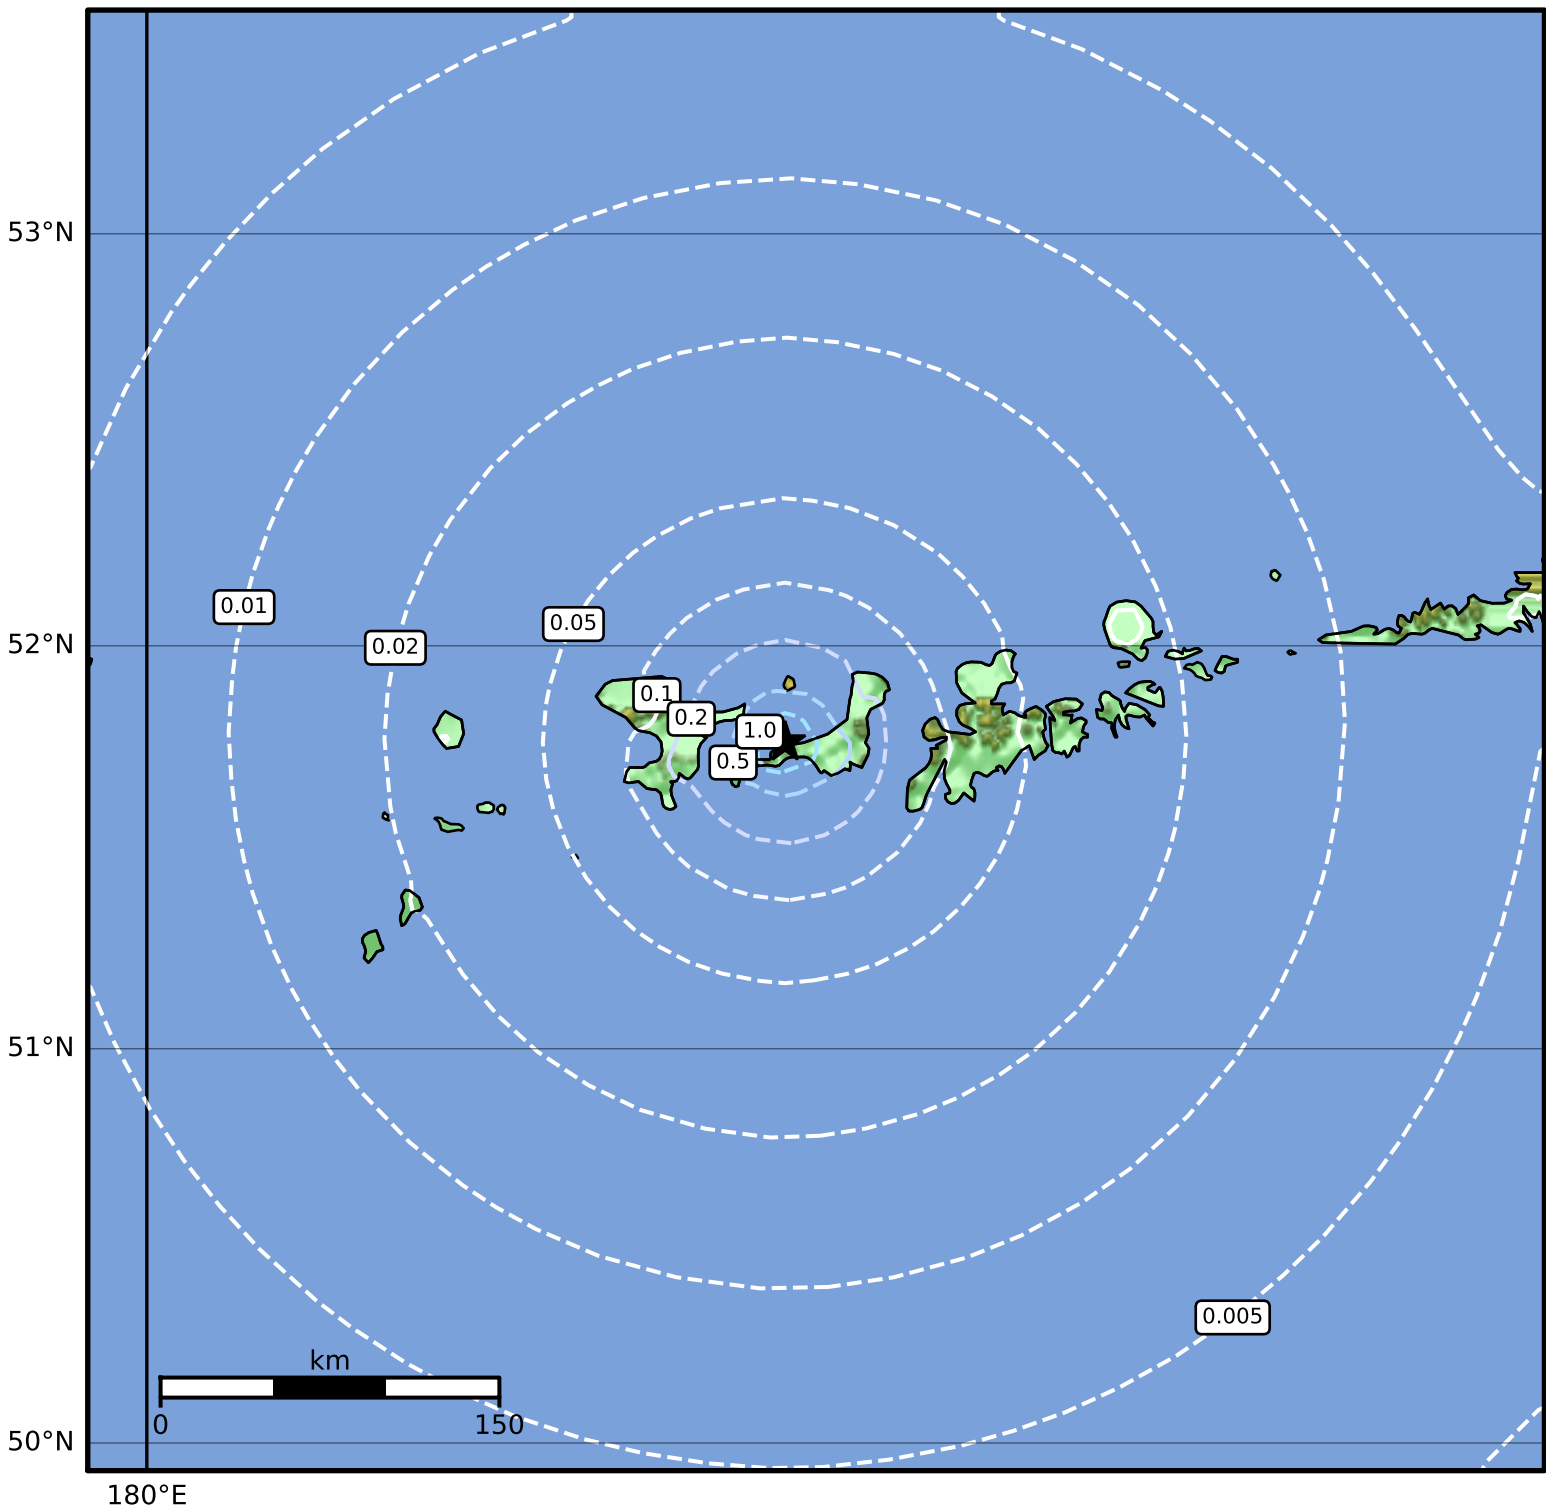

0.3 Second Peak Spectral Acceleration Map Alaska Earthquake Center
 ShakeMap: 57 km (35 miles) WSW of Adak
 Apr 19, 2024 16:05:25 UTC M3.6 N51.76 W177.46 Depth: 4.8km ID:ak024526o8ku

SA(0.3) (%g)	0.1	0.2	0.5	1	2	5	10	20	50	100	200
--------------	-----	-----	-----	---	---	---	----	----	----	-----	-----

Scale based on Worden et al. (2012)

Version 2: Processed 2024-04-19T20:54:09Z

△ Seismic Instrument ○ Reported Intensity

★ Epicenter