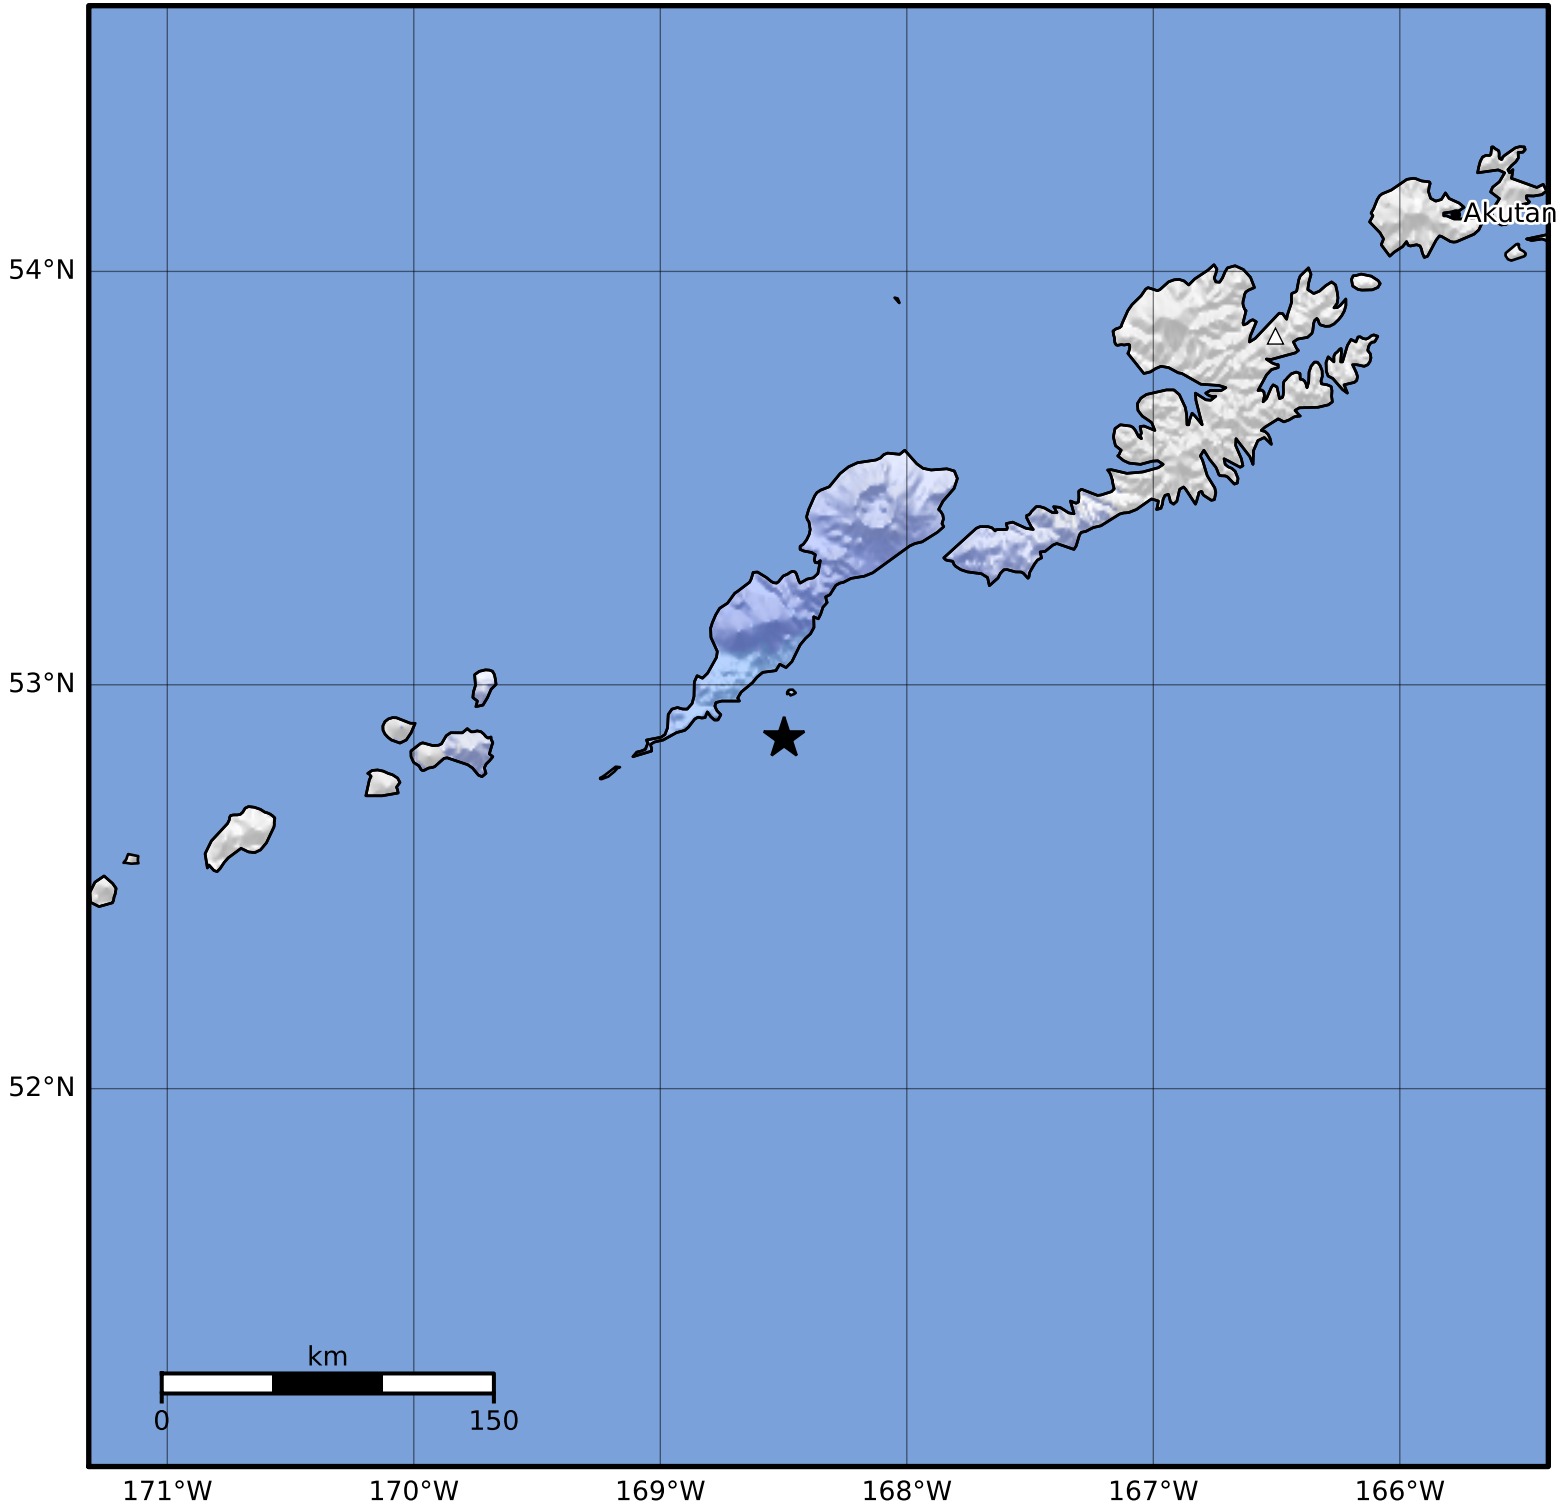

Macroseismic Intensity Map Alaska Earthquake Center
 ShakeMap: 26 km (16 miles) ESE of Nikolski
 Jan 03, 2024 09:04:48 UTC M3.6 N52.87 W168.50 Depth: 47.9km ID:ak02453zwf4

SHAKING	Not felt	Weak	Light	Moderate	Strong	Very strong	Severe	Violent	Extreme
DAMAGE	None	None	None	Very light	Light	Moderate	Moderate/heavy	Heavy	Very heavy
PGA(%g)	<0.0464	0.297	2.76	6.2	11.5	21.5	40.1	74.7	>139
PGV(cm/s)	<0.0215	0.135	1.41	4.65	9.64	20	41.4	85.8	>178
INTENSITY	I	II-III	IV	V	VI	VII	VIII	IX	X+

Scale based on Worden et al. (2012)

Version 2: Processed 2024-01-03T18:16:11Z

△ Seismic Instrument ○ Reported Intensity

★ Epicenter