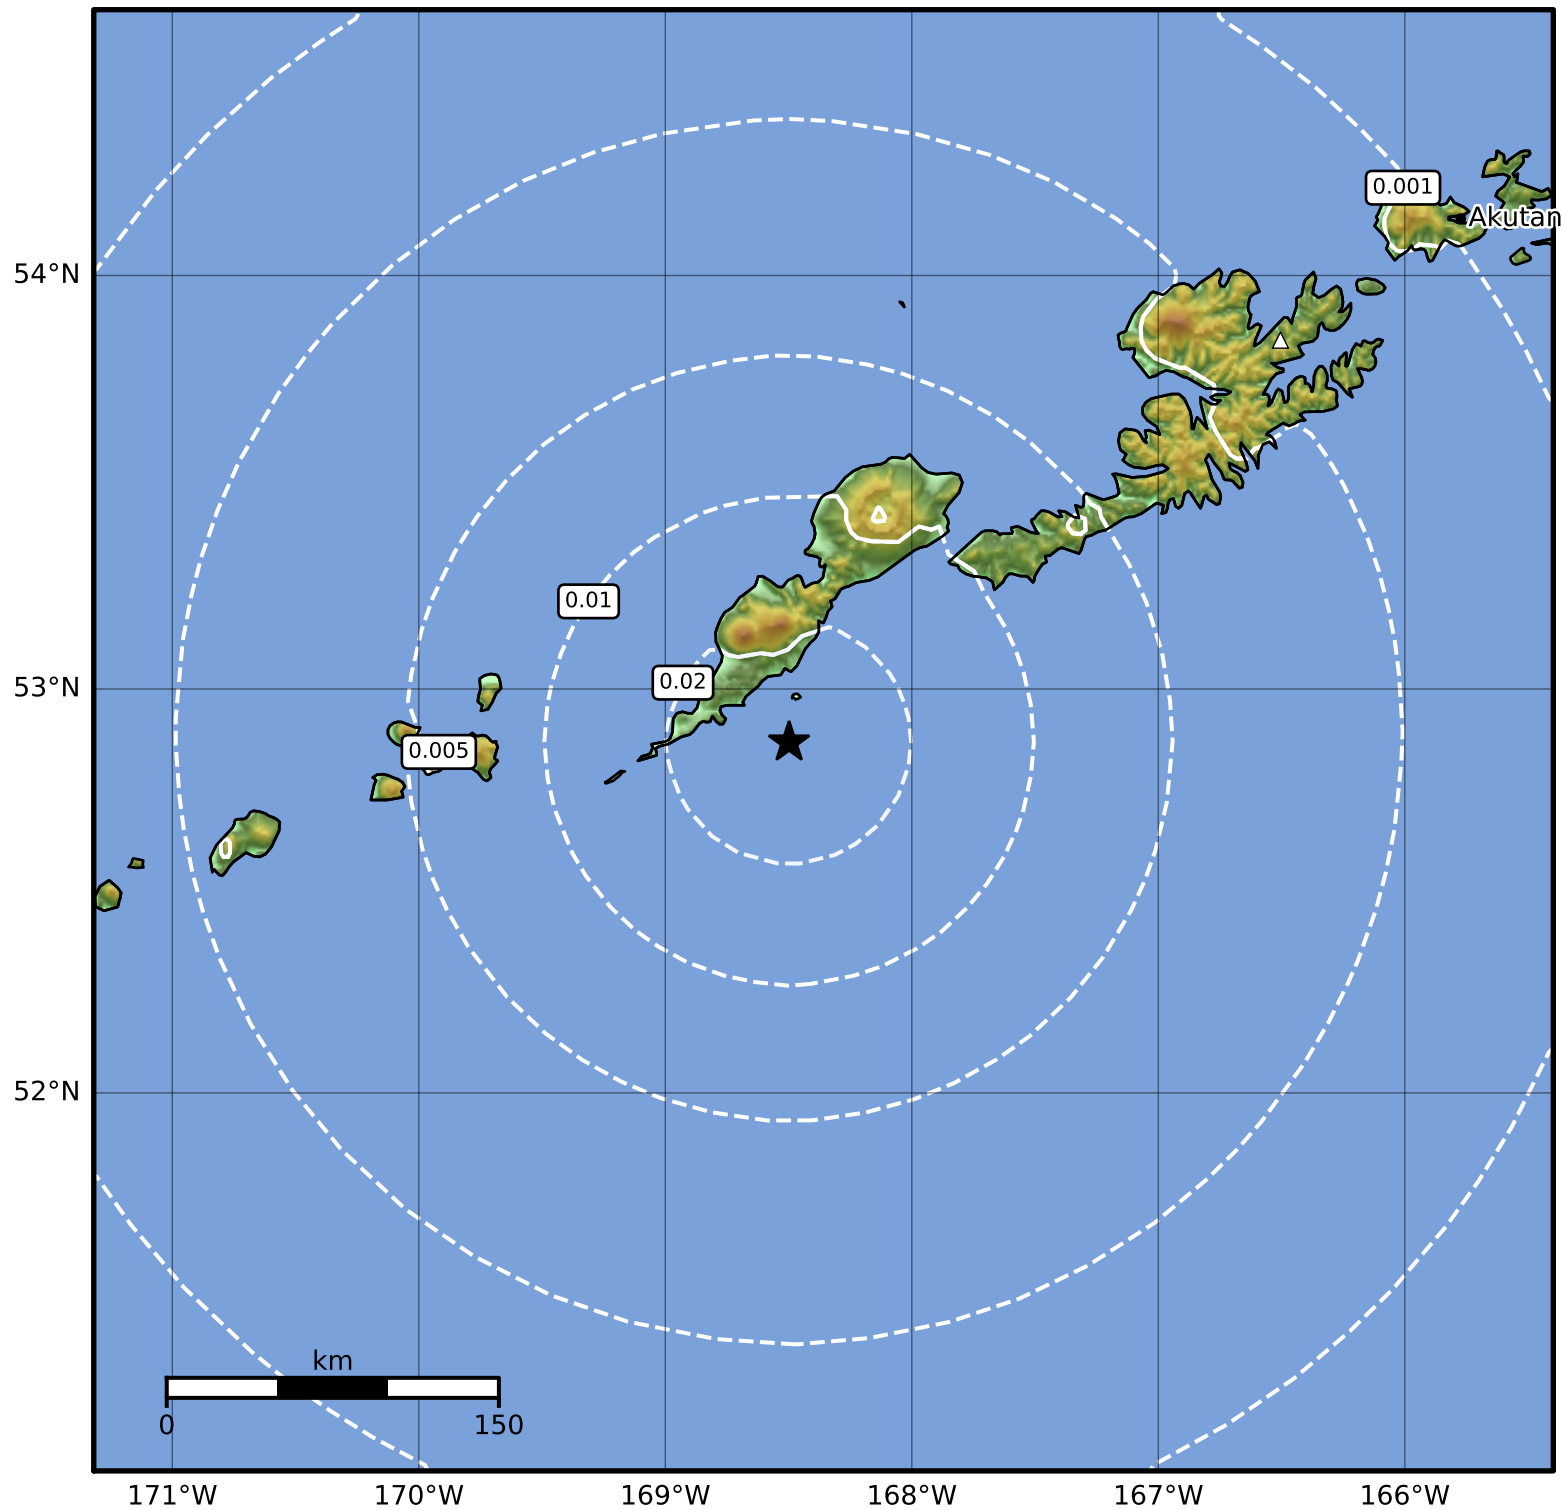

1.0 Second Peak Spectral Acceleration Map Alaska Earthquake Center
ShakeMap: 26 km (16 miles) ESE of Nikolski
Jan 03, 2024 09:04:48 UTC M3.6 N52.87 W168.50 Depth: 47.9km ID:ak02453zwf4

SA(1.0) (%g)	0.1	0.2	0.5	1	2	5	10	20	50	100	200
--------------	-----	-----	-----	---	---	---	----	----	----	-----	-----

Scale based on Worden et al. (2012)

△ Seismic Instrument ○ Reported Intensity

★ Epicenter

Version 2: Processed 2024-01-03T18:16:11Z