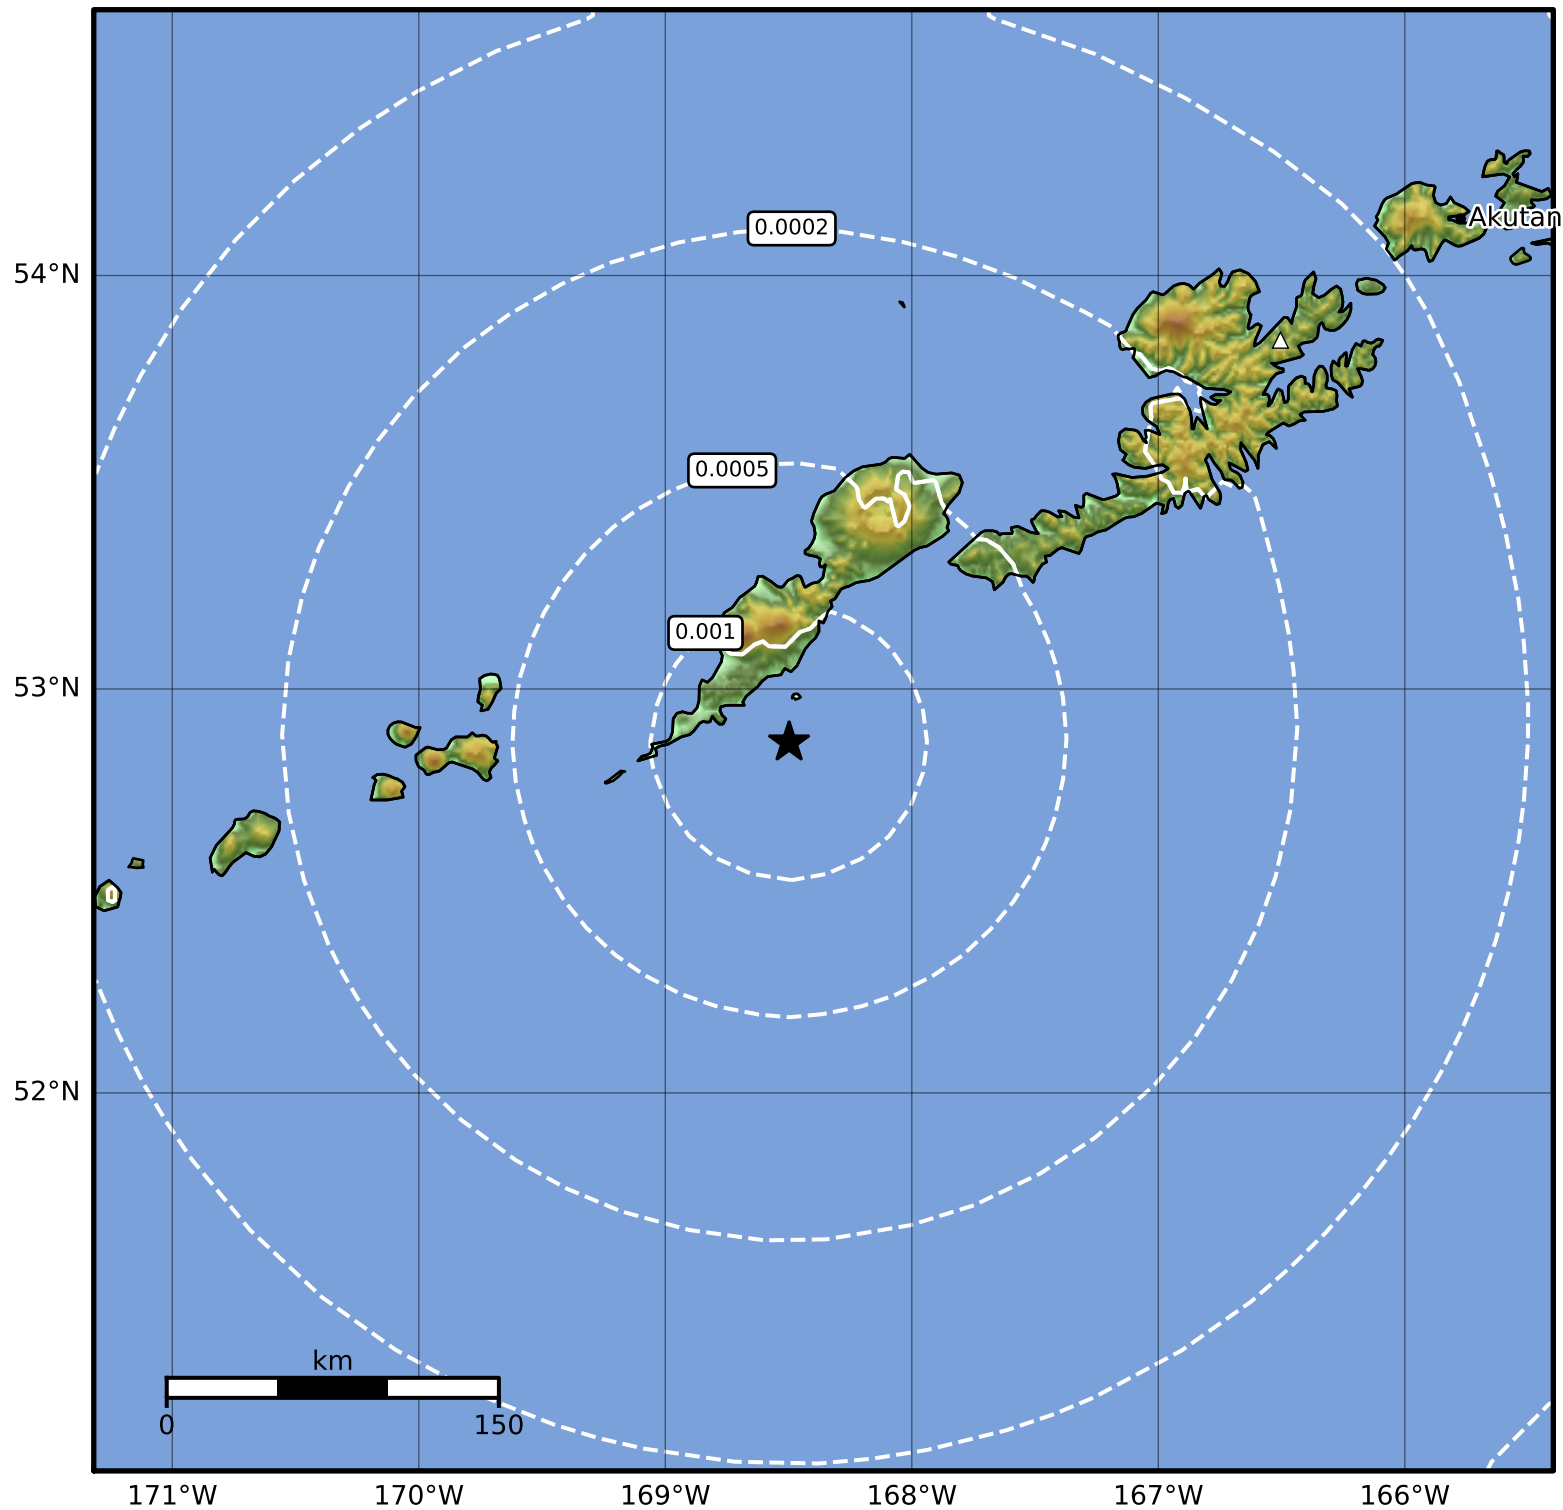

3.0 Second Peak Spectral Acceleration Map Alaska Earthquake Center  
ShakeMap: 26 km (16 miles) ESE of Nikolski  
Jan 03, 2024 09:04:48 UTC M3.6 N52.87 W168.50 Depth: 47.9km ID:ak02453zwf4

Scale based on Worden et al. (2012)

△ Seismic Instrument ○ Reported Intensity

★ Epicenter

Version 2: Processed 2024-01-03T18:16:11Z