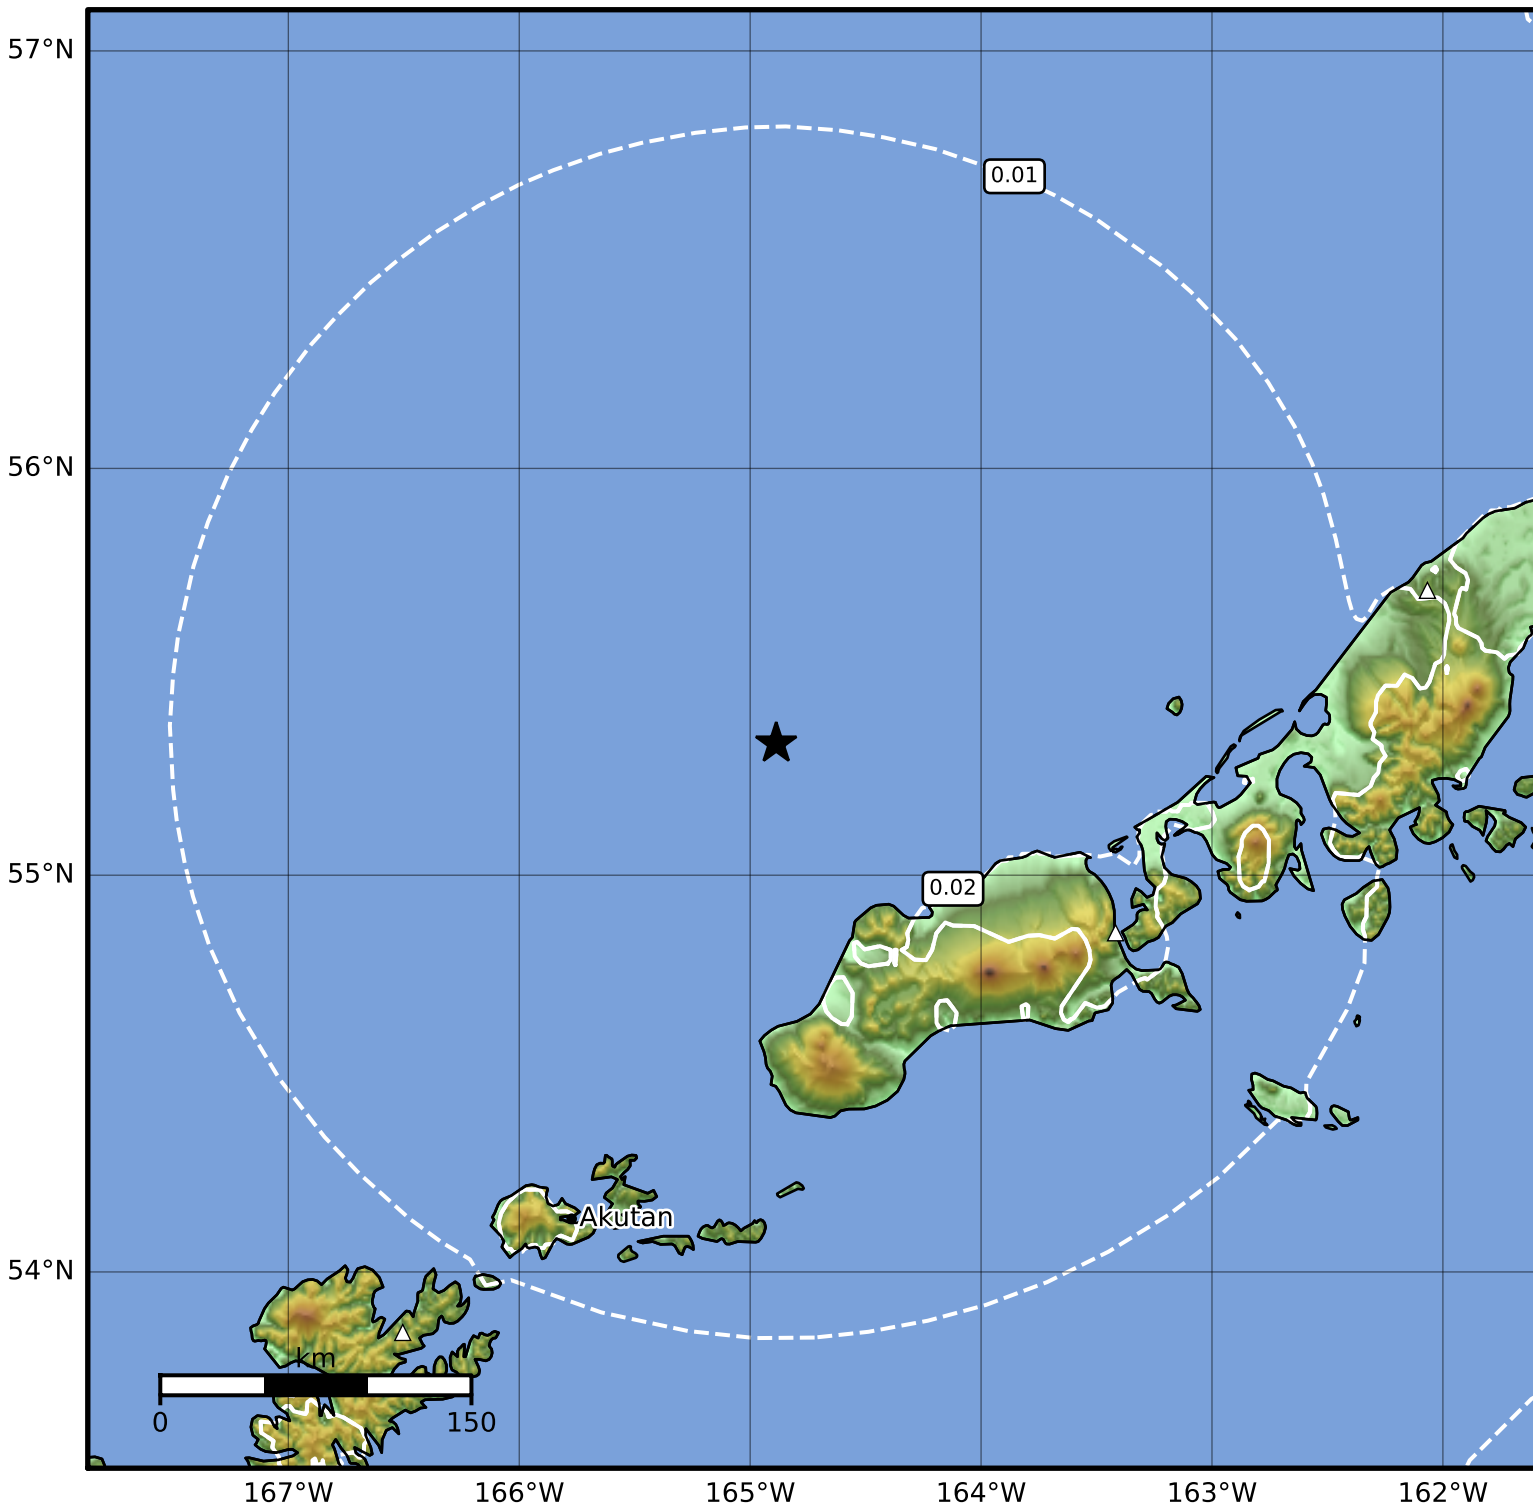

0.3 Second Peak Spectral Acceleration Map Alaska Earthquake Center
 ShakeMap: 108 km (67 miles) WNW of False Pass
 Apr 21, 2024 07:23:48 UTC M4.0 N55.33 W164.89 Depth: 261.5km ID:ak02455chxwc

SA(0.3) (%g)	0.1	0.2	0.5	1	2	5	10	20	50	100	200
--------------	-----	-----	-----	---	---	---	----	----	----	-----	-----

Scale based on Worden et al. (2012)

Version 2: Processed 2024-04-21T17:55:56Z

△ Seismic Instrument ○ Reported Intensity

★ Epicenter