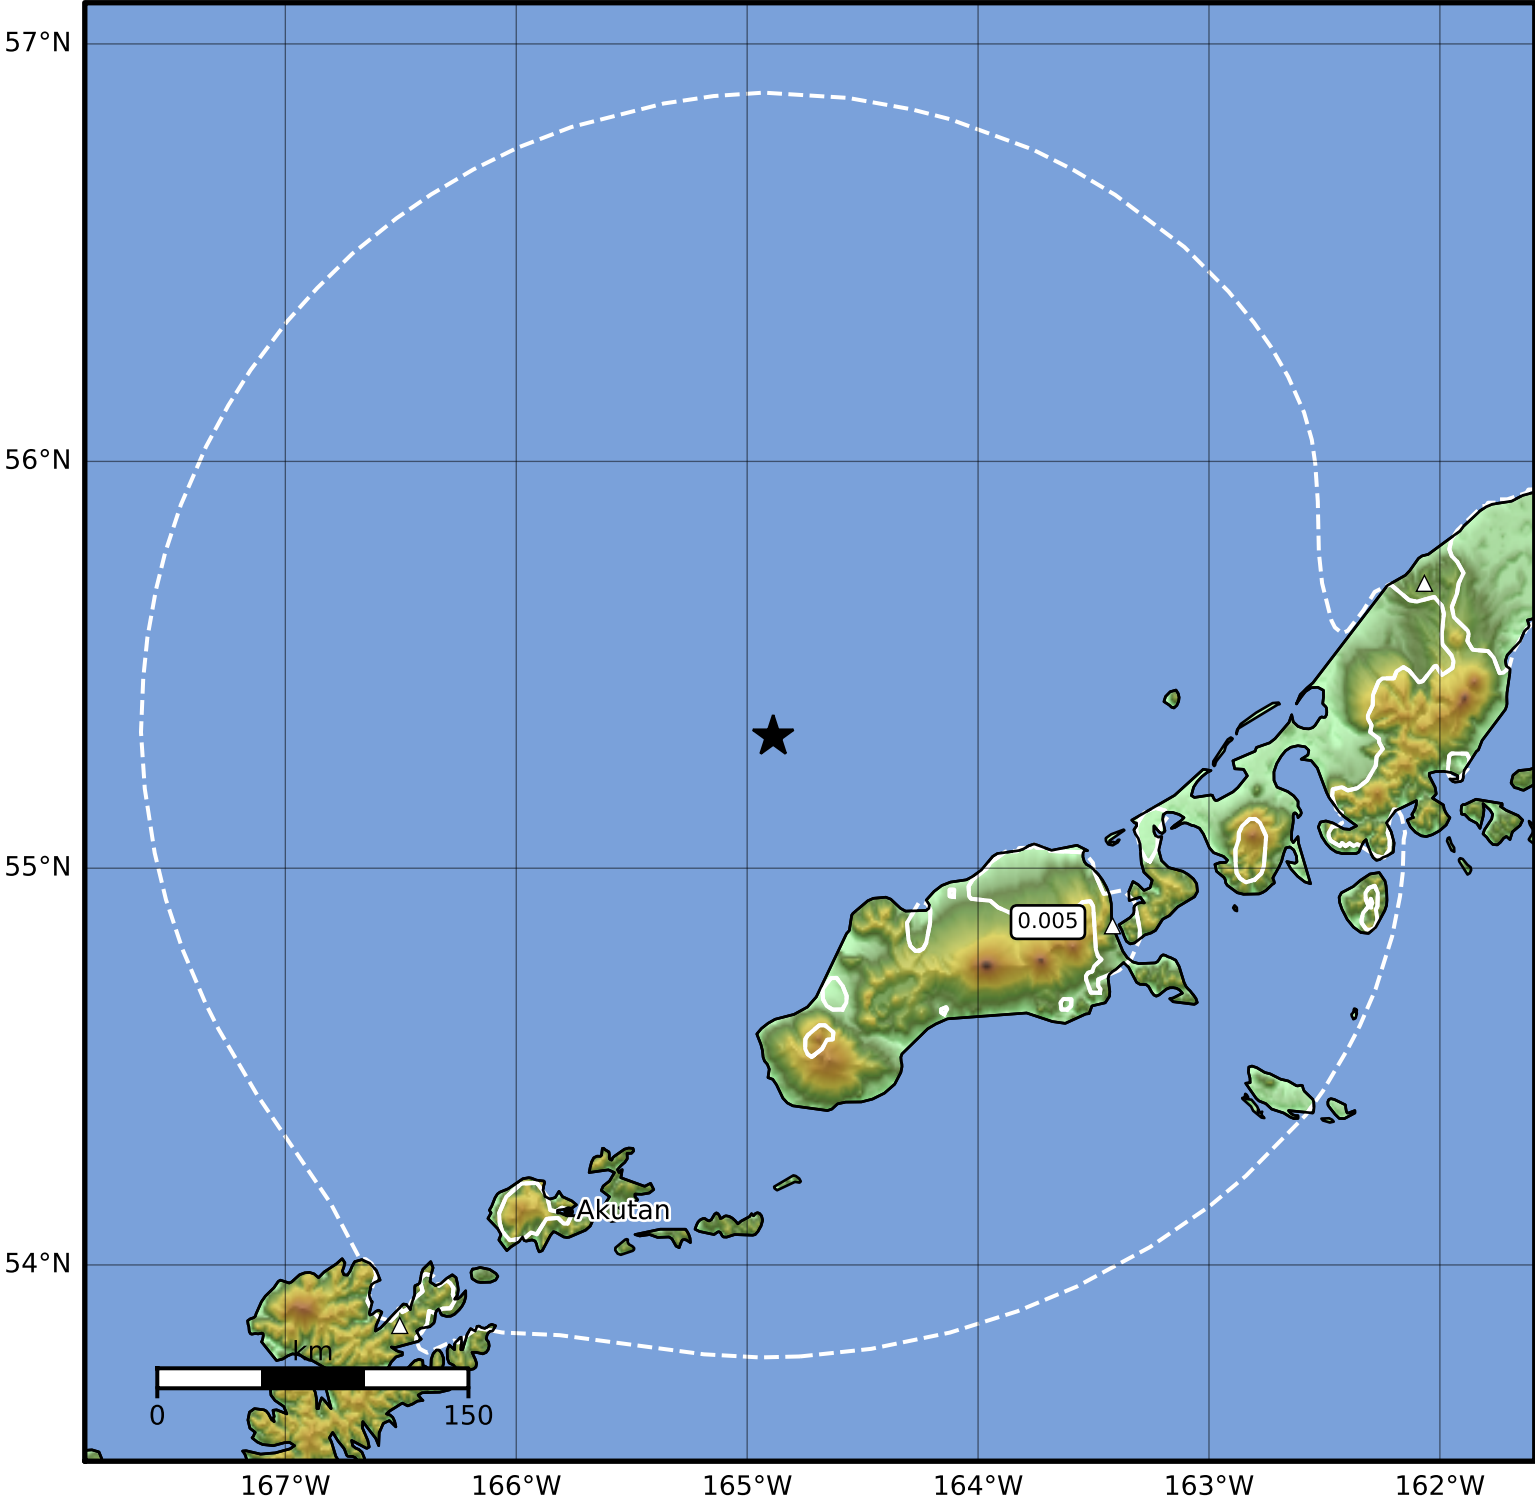

1.0 Second Peak Spectral Acceleration Map Alaska Earthquake Center
 ShakeMap: 108 km (67 miles) WNW of False Pass
 Apr 21, 2024 07:23:48 UTC M4.0 N55.33 W164.89 Depth: 261.5km ID:ak02455chxwc

SA(1.0) (%g)	0.1	0.2	0.5	1	2	5	10	20	50	100	200
---------------------	------------	------------	------------	----------	----------	----------	-----------	-----------	-----------	------------	------------

Scale based on Worden et al. (2012)

Version 2: Processed 2024-04-21T17:55:56Z

△ Seismic Instrument ○ Reported Intensity ★ Epicenter