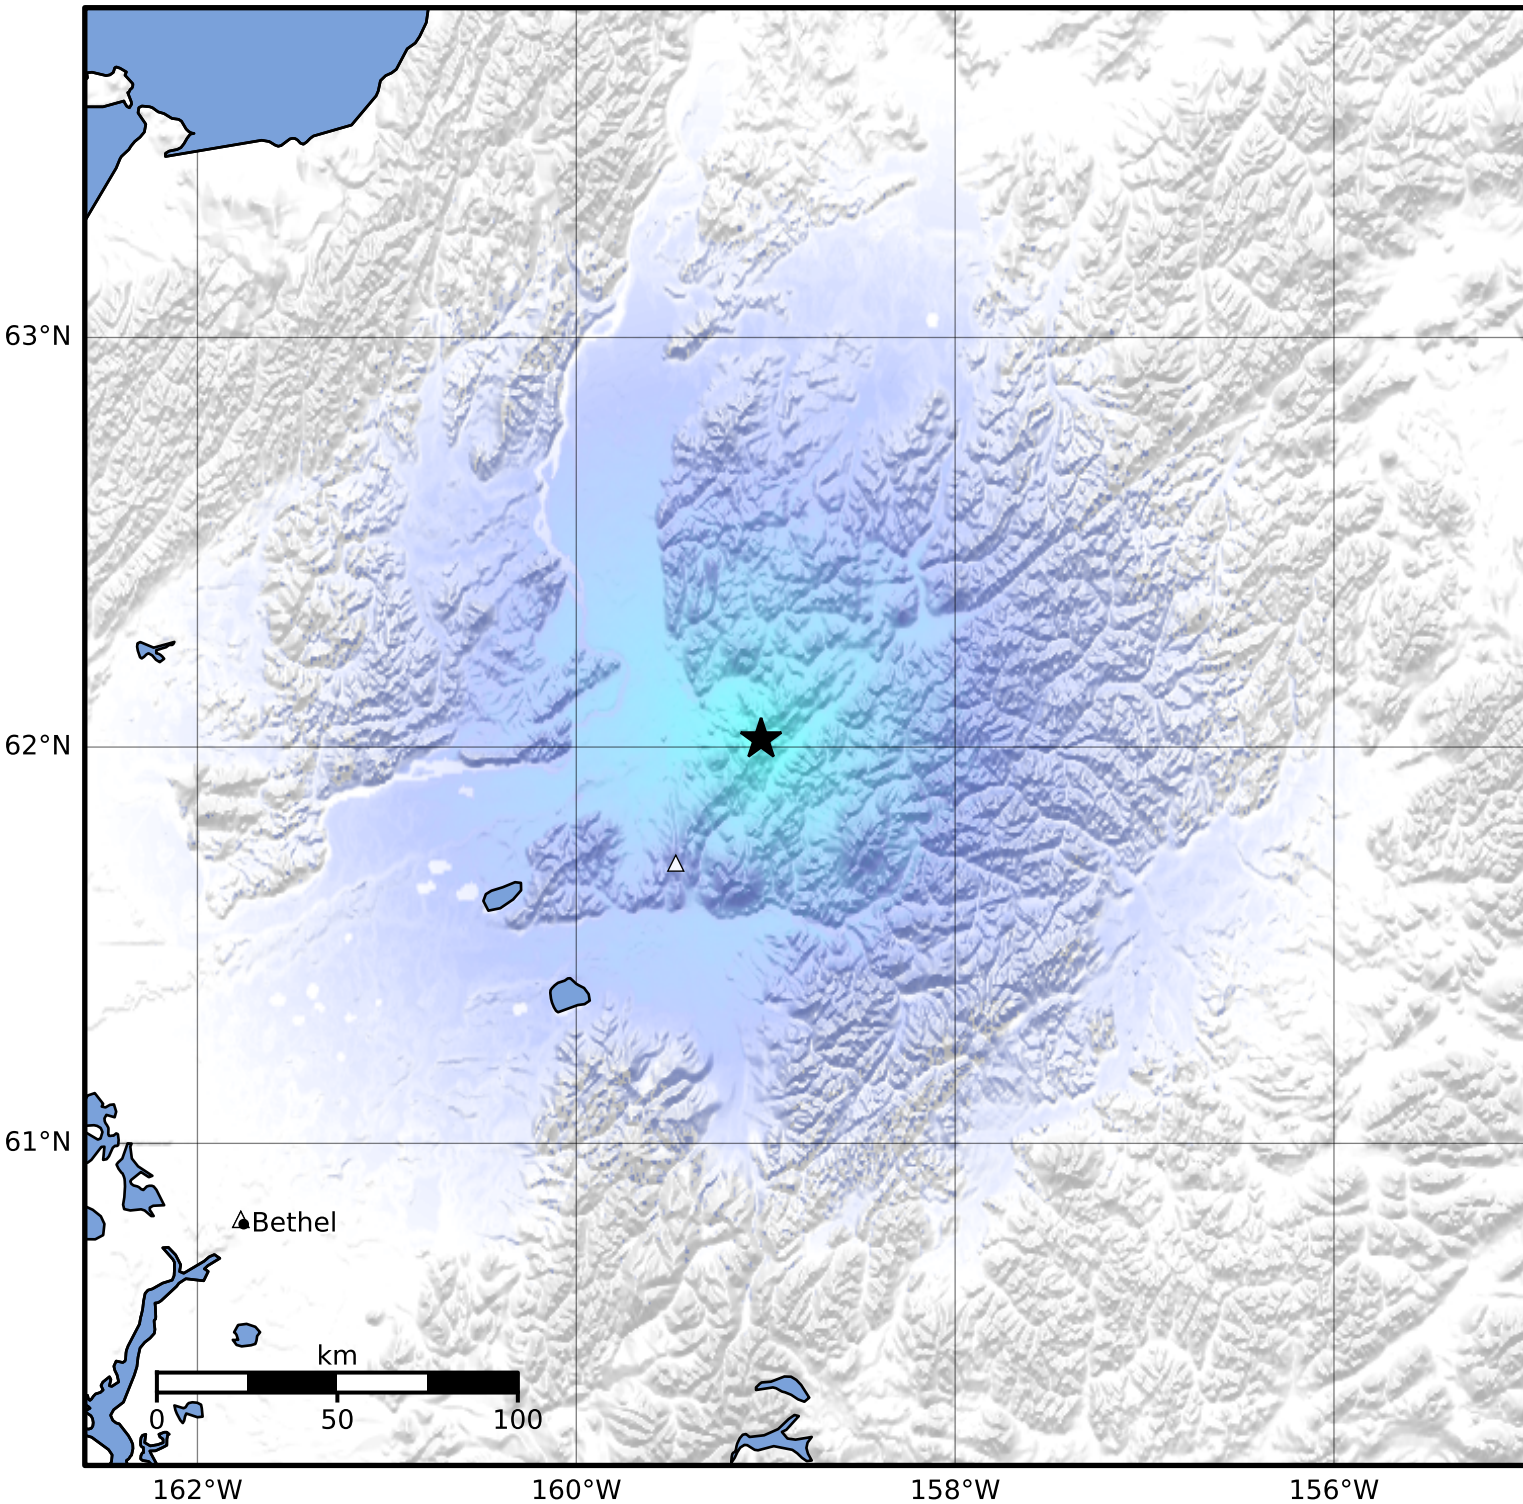

Macroseismic Intensity Map Alaska Earthquake Center
 ShakeMap: 43 km (27 miles) ESE of Holy Cross
 Apr 22, 2024 09:10:33 UTC M4.1 N62.02 W159.02 Depth: 8.3km ID:ak0245715c1d

SHAKING	Not felt	Weak	Light	Moderate	Strong	Very strong	Severe	Violent	Extreme
DAMAGE	None	None	None	Very light	Light	Moderate	Moderate/heavy	Heavy	Very heavy
PGA(%g)	<0.0464	0.297	2.76	6.2	11.5	21.5	40.1	74.7	>139
PGV(cm/s)	<0.0215	0.135	1.41	4.65	9.64	20	41.4	85.8	>178
INTENSITY	I	II-III	IV	V	VI	VII	VIII	IX	X+

Scale based on Worden et al. (2012)

Version 1: Processed 2024-04-22T21:54:48Z

△ Seismic Instrument ○ Reported Intensity

★ Epicenter