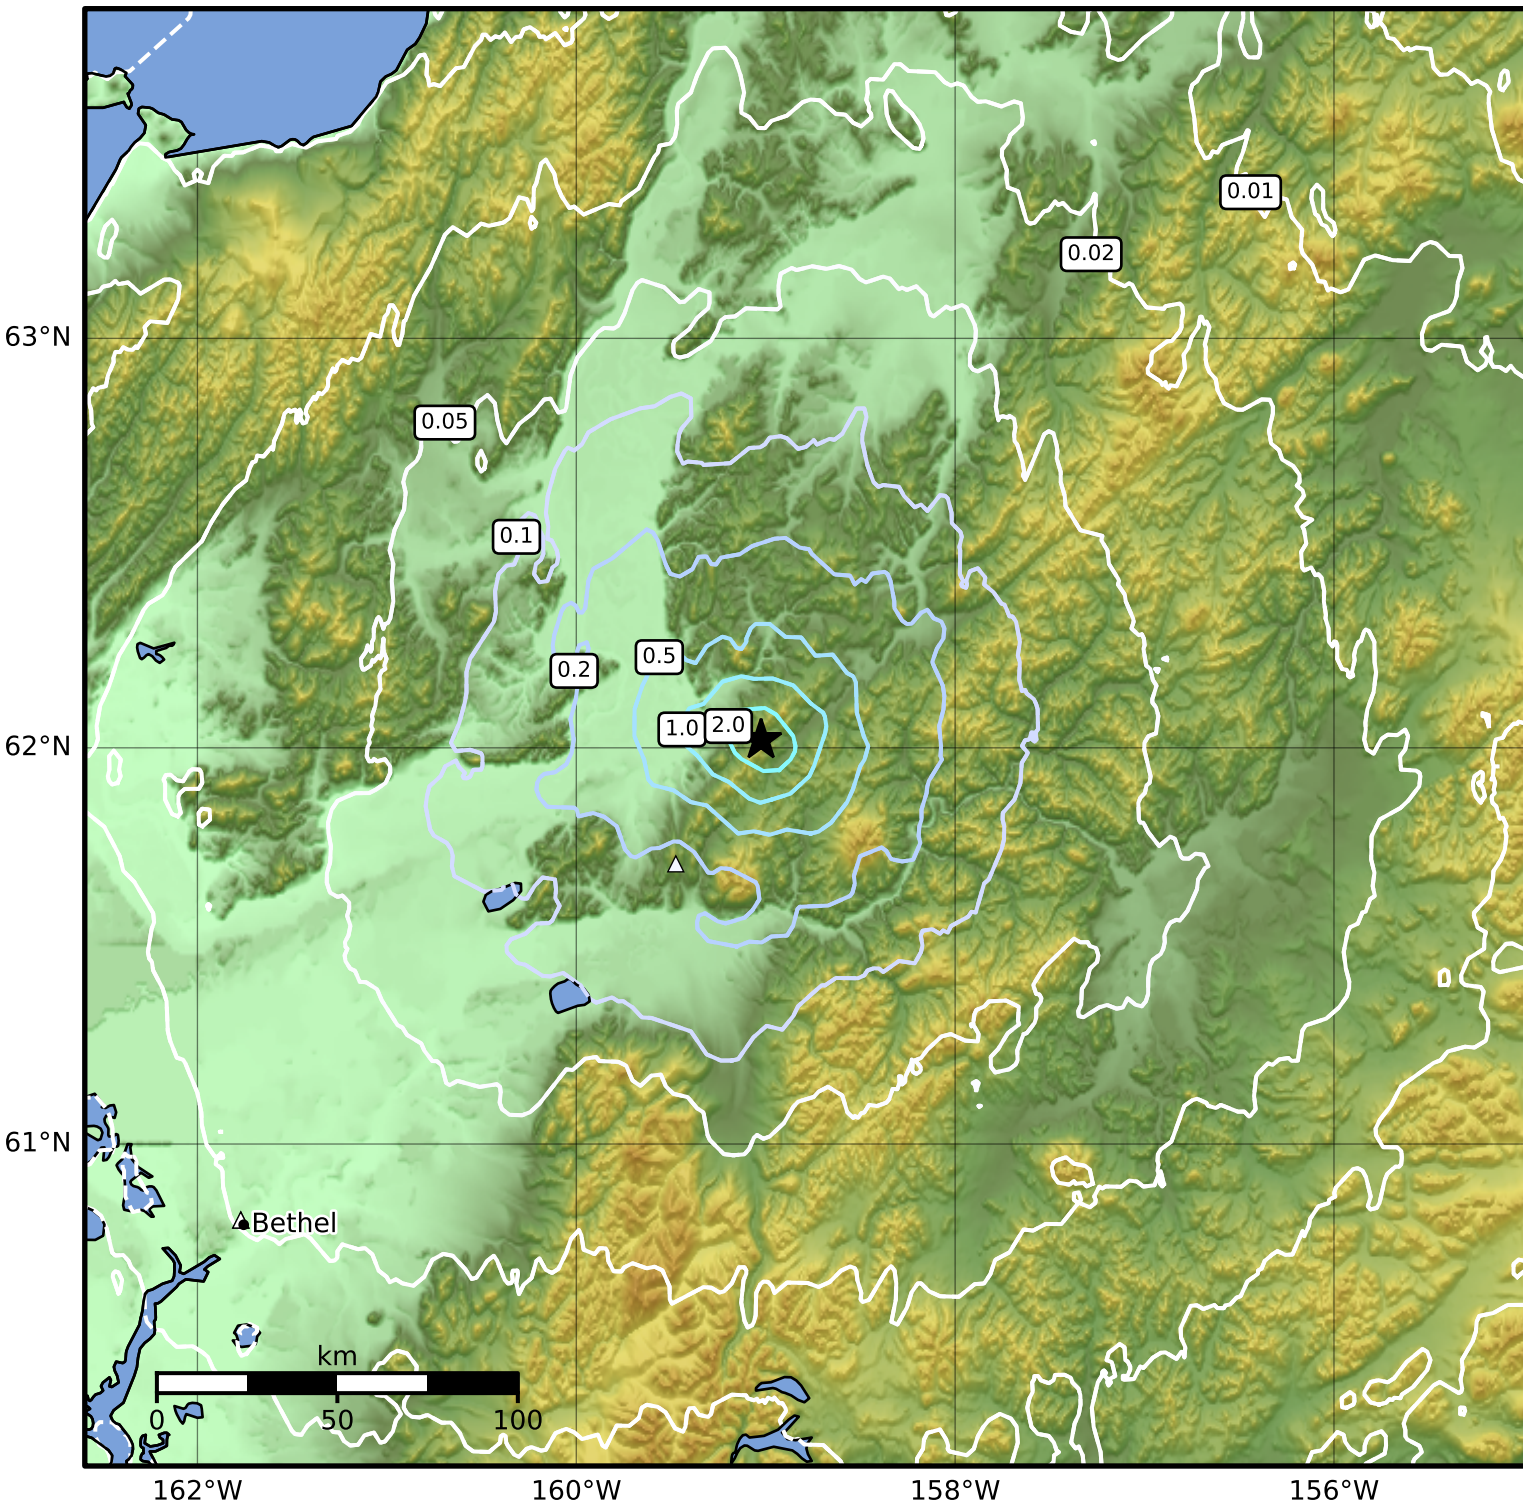

Peak Ground Acceleration Map Alaska Earthquake Center
ShakeMap: 43 km (27 miles) ESE of Holy Cross
Apr 22, 2024 09:10:33 UTC M4.1 N62.02 W159.02 Depth: 8.3km ID:ak0245715c1d

PGA (%g)	0.1	0.2	0.5	1	2	5	10	20	50	100	200
----------	-----	-----	-----	---	---	---	----	----	----	-----	-----

Scale based on Worden et al. (2012)

Version 1: Processed 2024-04-22T21:54:48Z

△ Seismic Instrument ○ Reported Intensity

★ Epicenter