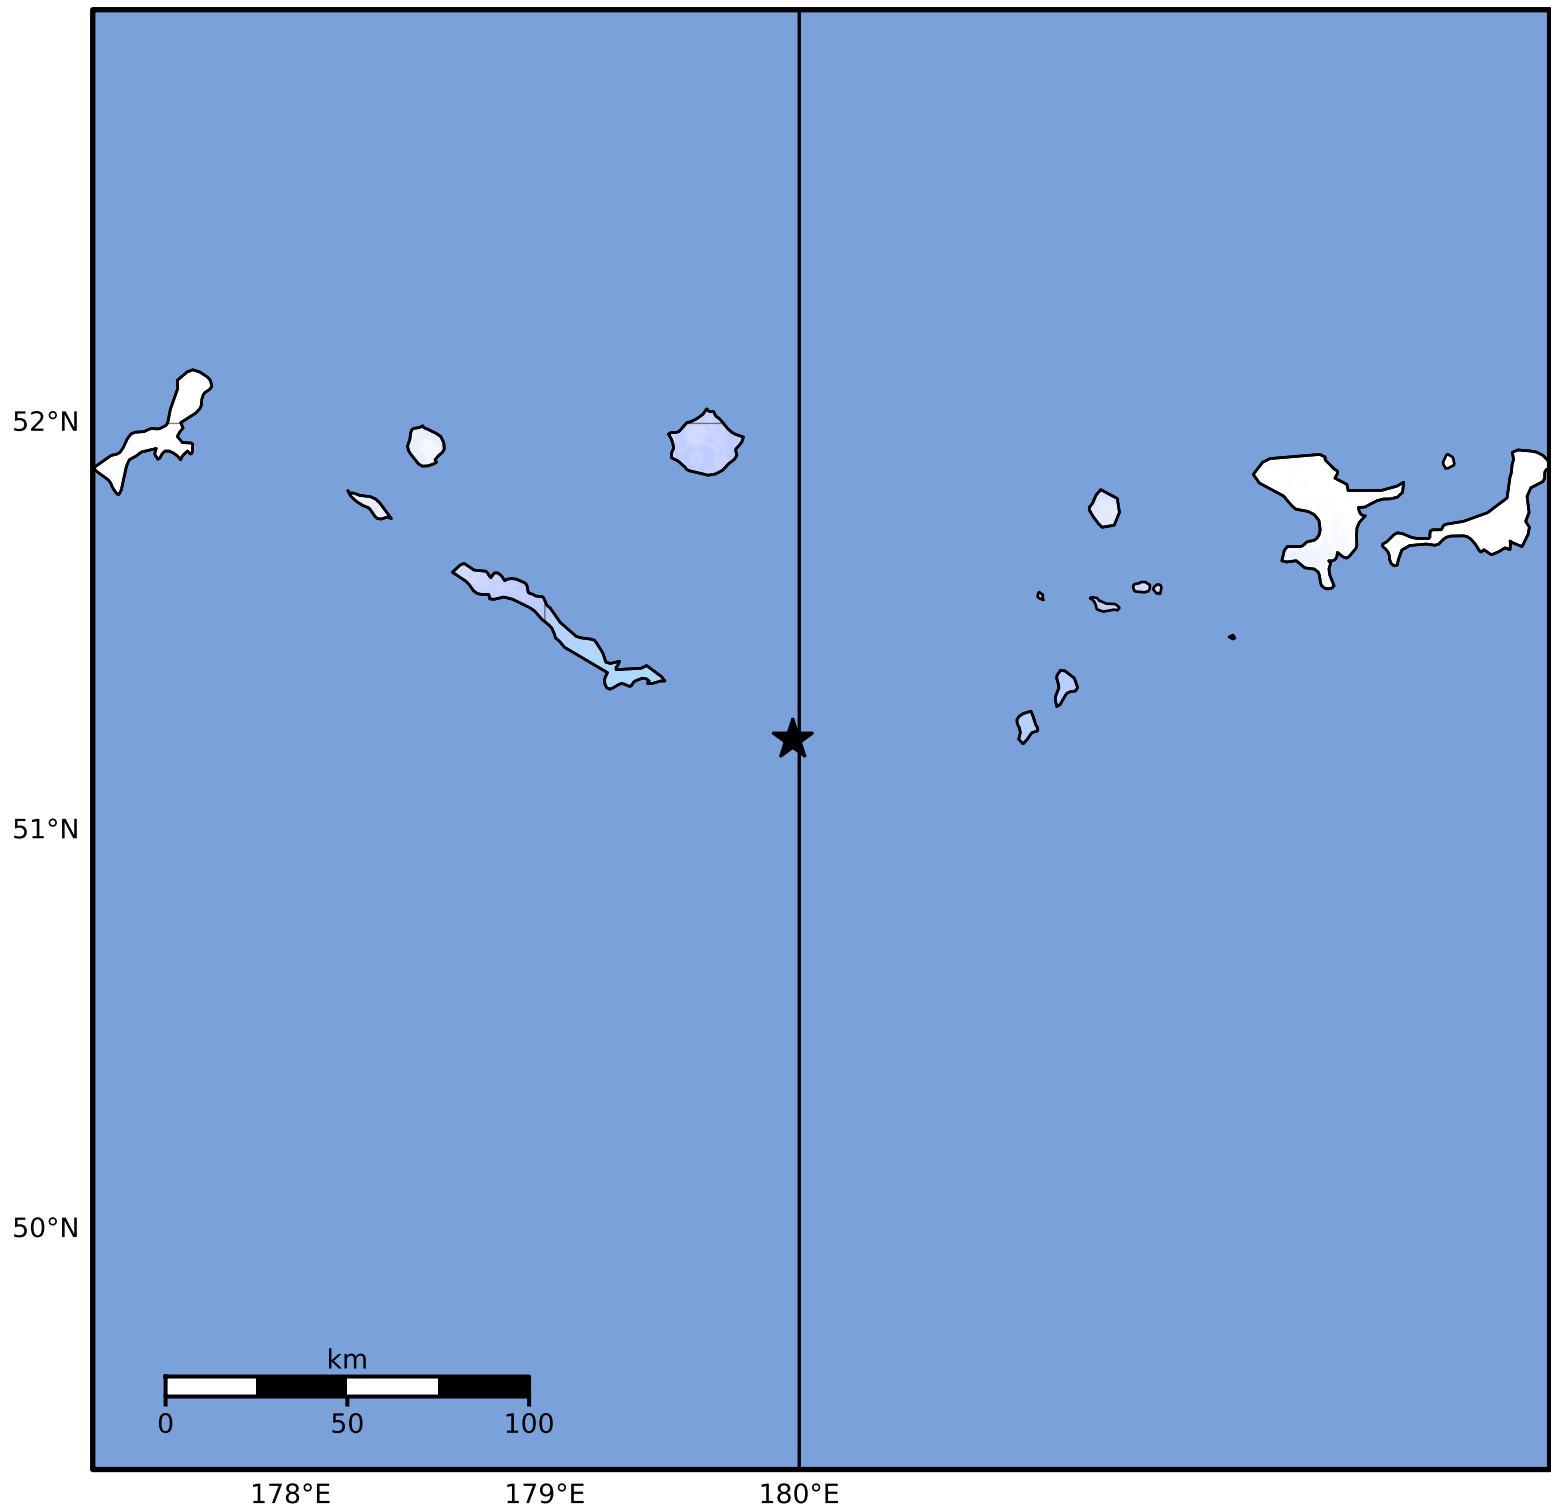

Macroseismic Intensity Map Alaska Earthquake Center
 ShakeMap: 76 km (47 miles) ESE of Amchitka
 Apr 24, 2024 21:26:05 UTC M4.3 N51.23 E179.98 Depth: 25.7km ID:ak0245ajglj9

SHAKING	Not felt	Weak	Light	Moderate	Strong	Very strong	Severe	Violent	Extreme
DAMAGE	None	None	None	Very light	Light	Moderate	Moderate/heavy	Heavy	Very heavy
PGA(%g)	<0.0464	0.297	2.76	6.2	11.5	21.5	40.1	74.7	>139
PGV(cm/s)	<0.0215	0.135	1.41	4.65	9.64	20	41.4	85.8	>178
INTENSITY	I	II-III	IV	V	VI	VII	VIII	IX	X+

Scale based on Worden et al. (2012)

Version 2: Processed 2024-04-24T21:53:24Z

△ Seismic Instrument ○ Reported Intensity

★ Epicenter